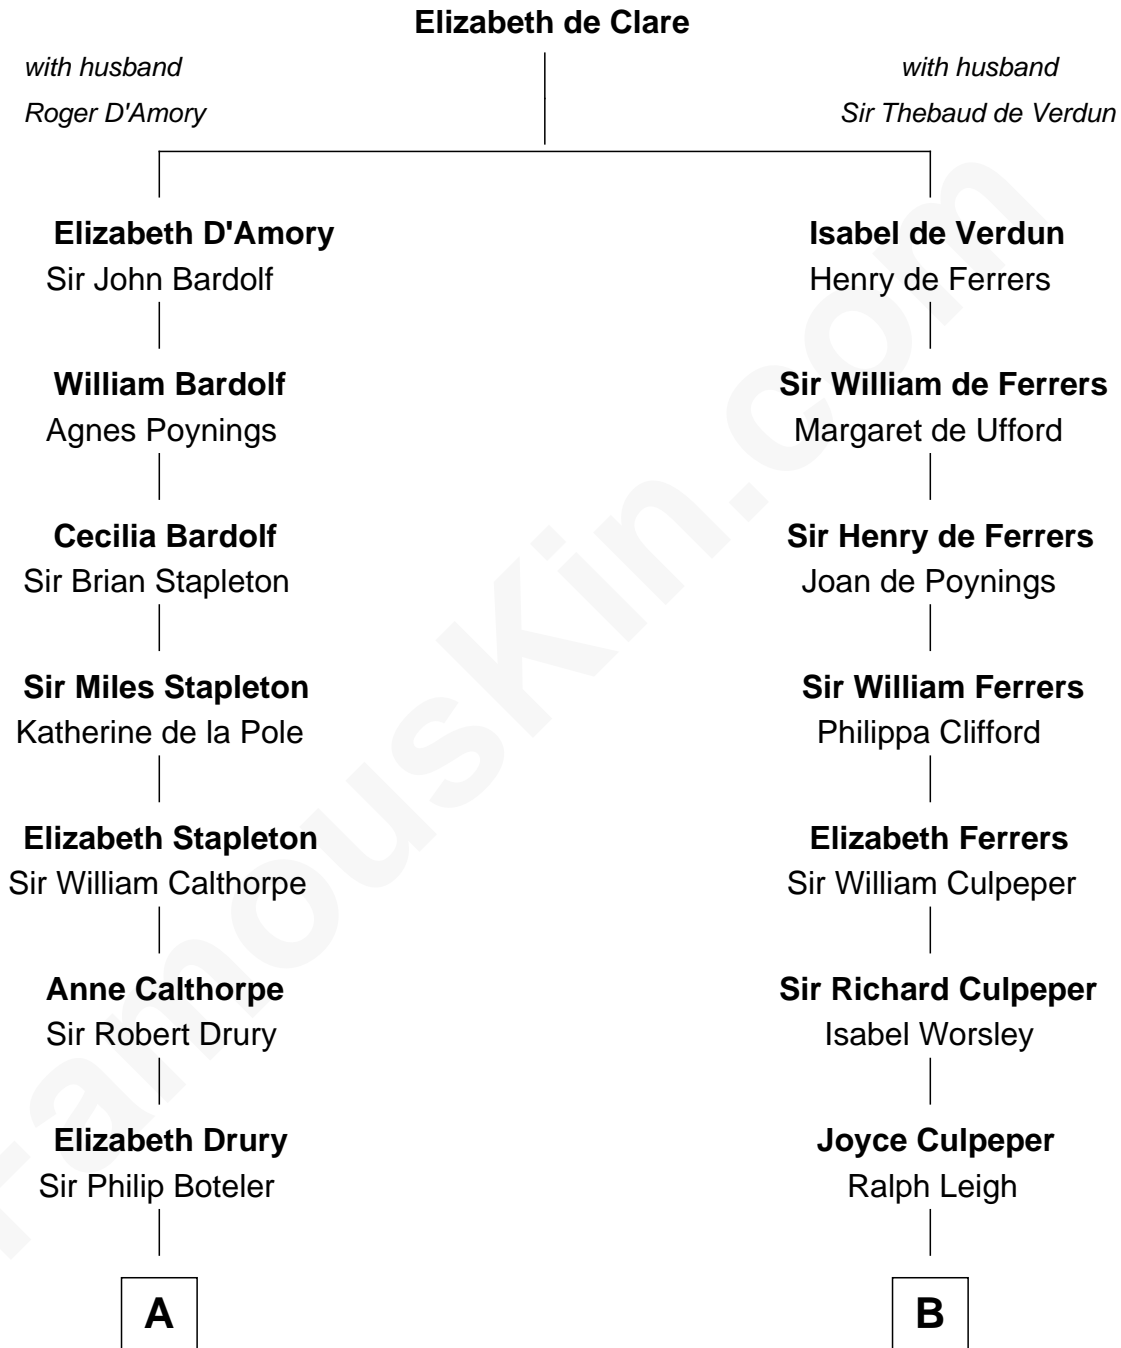

FamousKin.com

Relationship Chart of

Princess Diana

Princess of Wales

19th cousin 2 times removed of

Tennessee Williams
Author of A Streetcar Named Desire

C

Frederick Spencer

Adelaide Horatia Elizabeth Seymour

Charles Robert Spencer

Margaret Baring

Albert Edward John Spencer

Cynthia Elinor Beatrix Hamilton

Edward John Spencer

Frances Ruth Burke Roche

Princess Diana