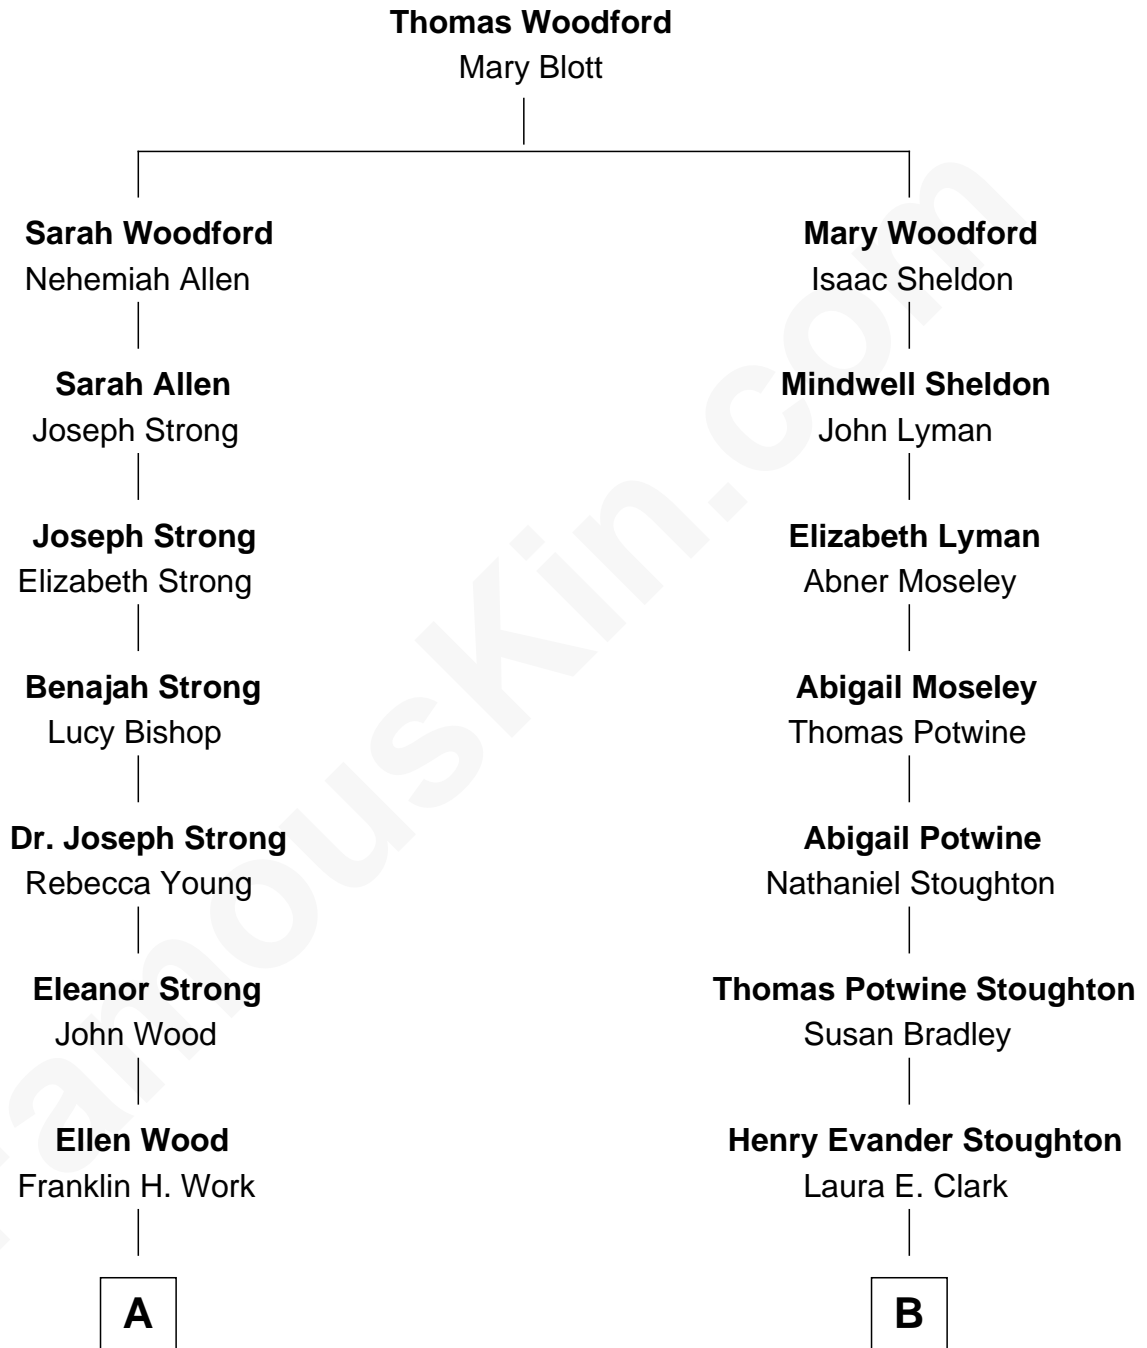

FamousKin.com
Relationship Chart of
Princess Diana
Princess of Wales

9th cousin 1 time removed of

Dr. Benjamin Spock
American Pediatrician and Author on Child Care

A

Frances Eleanor Work
James Boothby Burke Roche

Edmund Maurice Burke Roche
Ruth Sylvia Gill

Frances Ruth Burke Roche
Edward John Spencer

Princess Diana
Princess of Wales

B

Charles Bradley Stoughton
Ada Ripley Hooper

Mildred Louise Stoughton
Benjamin Ives Spock