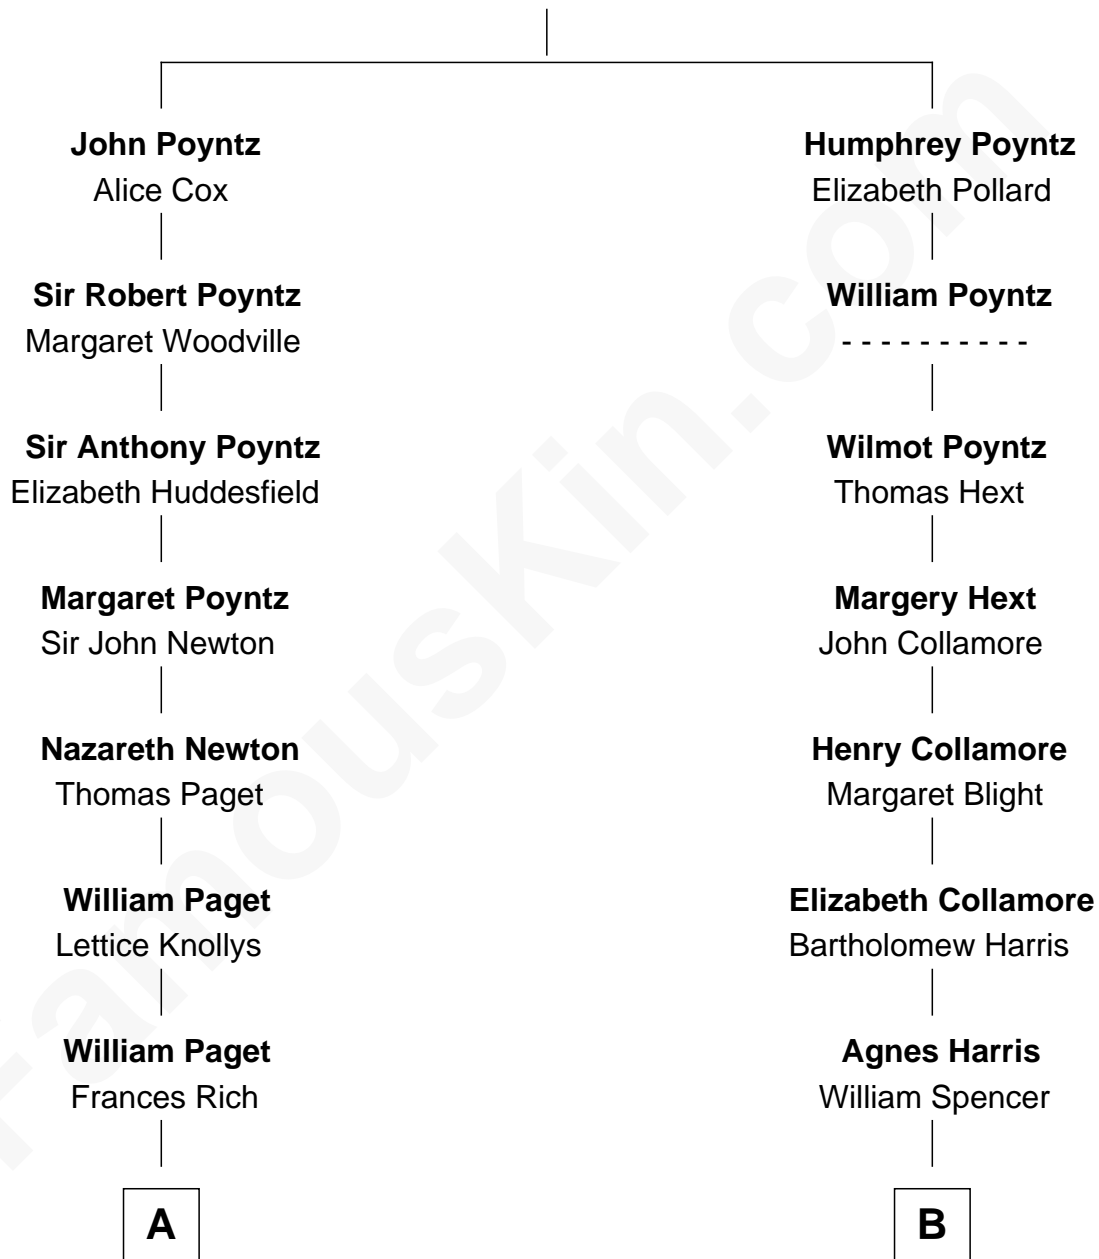

# FamousKin.com Relationship Chart of

**Princess Diana**

*Princess of Wales*

17th cousin 1 time removed of

**Aaron Rodgers**

*NFL Quarterback*

**Sir Nicholas Poyntz**

Elizabeth Mill

C

**Darla Leigh Pittman**  
Edward Wesley Rodgers

**Aaron Rodgers**  
*NFL Quarterback*

FamousKin.com