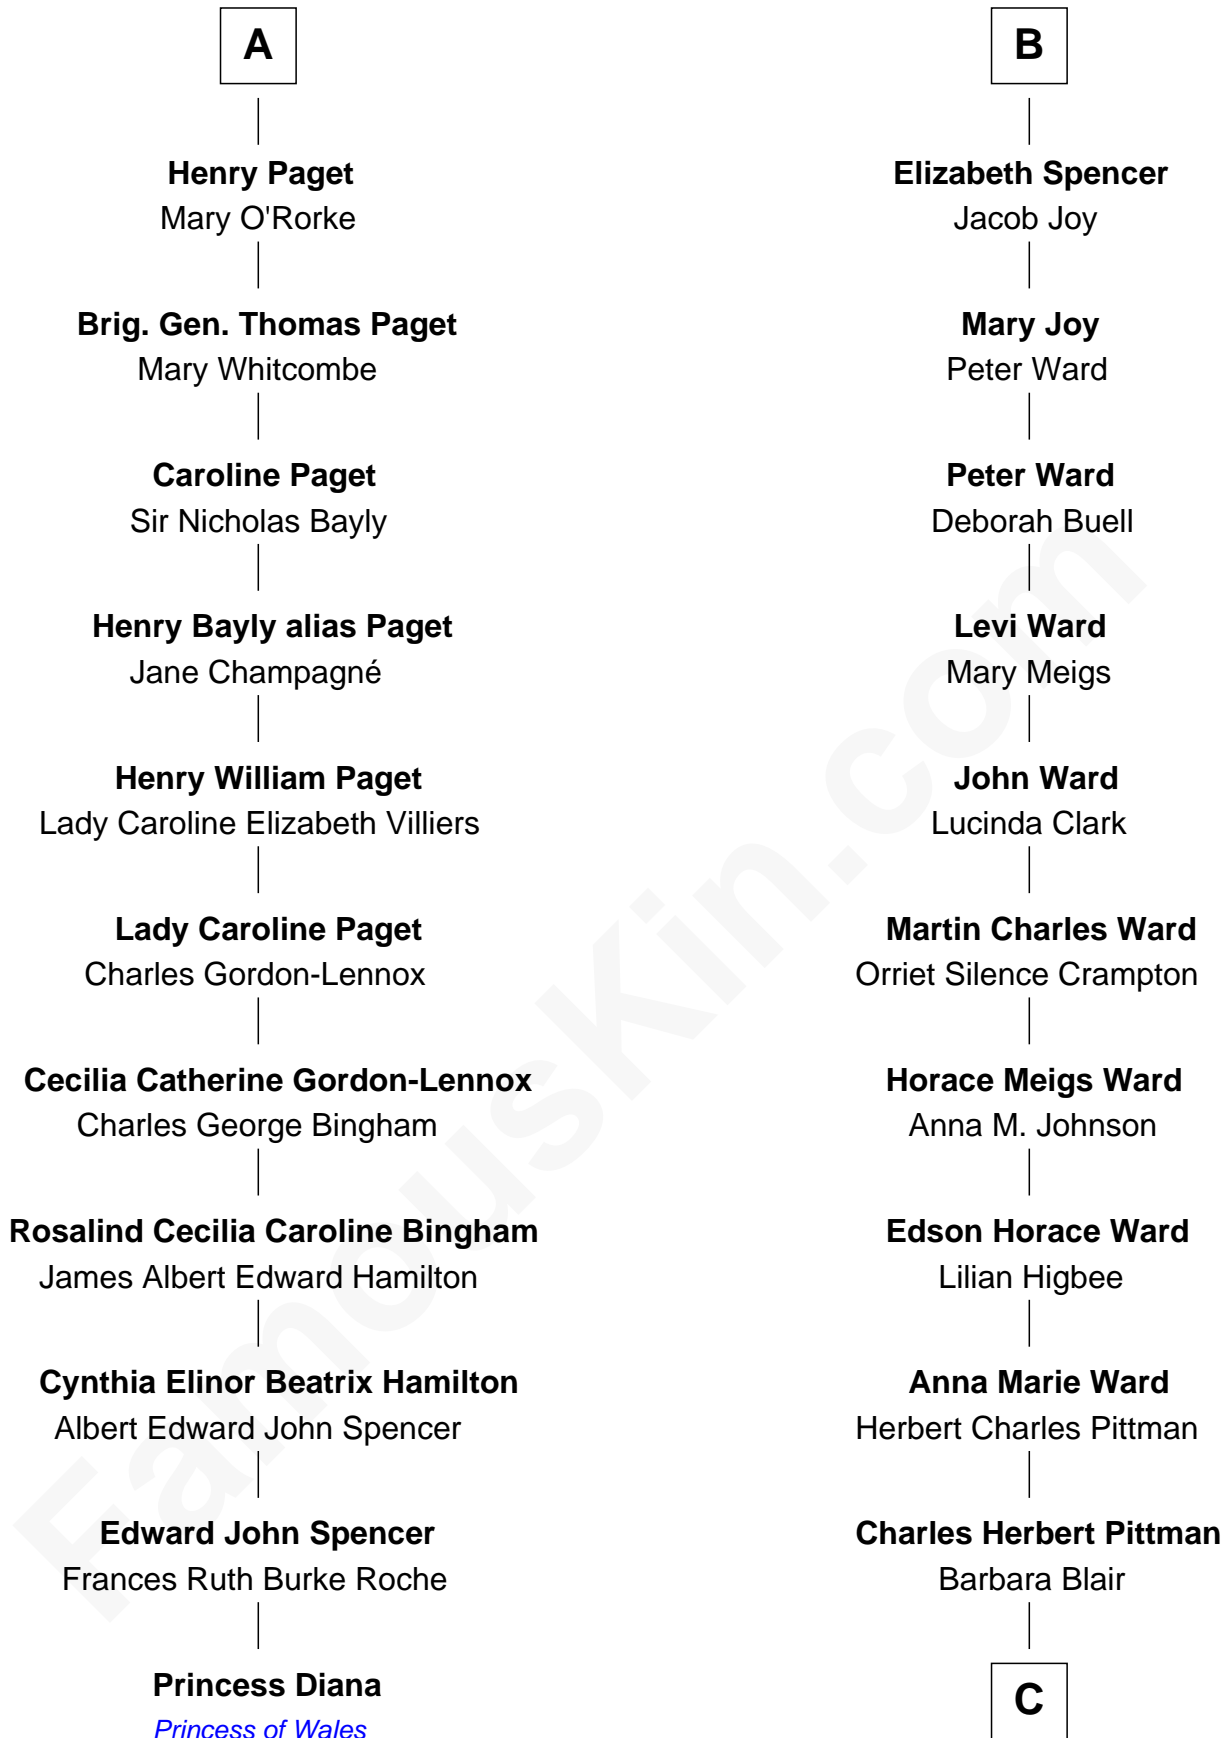

# FamousKin.com Relationship Chart of

**Princess Diana**

*Princess of Wales*

17th cousin 1 time removed of

**Aaron Rodgers**

*NFL Quarterback*

**Sir Nicholas Poyntz**

Elizabeth Mill

C

**Darla Leigh Pittman**  
Edward Wesley Rodgers

**Aaron Rodgers**  
*NFL Quarterback*

FamousKin.com