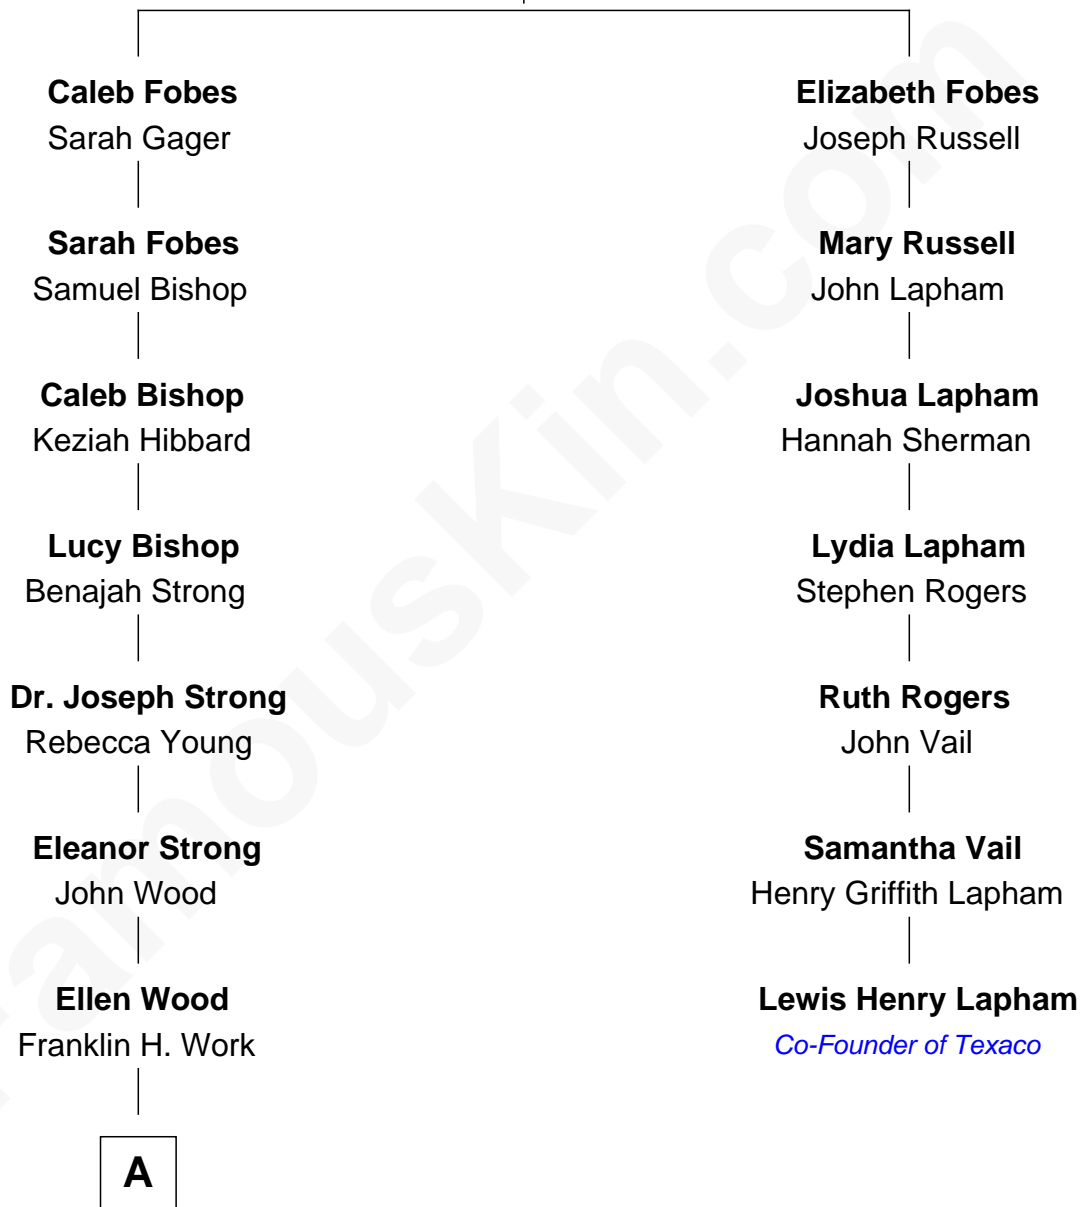

FamousKin.com Relationship Chart of

Princess Diana

Princess of Wales

6th cousin 4 times removed of

Lewis Henry Lapham

Co-Founder of Texaco

John Fobes
Constant Mitchell

A

—
Frances Eleanor Work
James Boothby Burke Roche

—
Edmund Maurice Burke Roche
Ruth Sylvia Gill

—
Frances Ruth Burke Roche
Edward John Spencer

—
Princess Diana
Princess of Wales

FamousKin.com