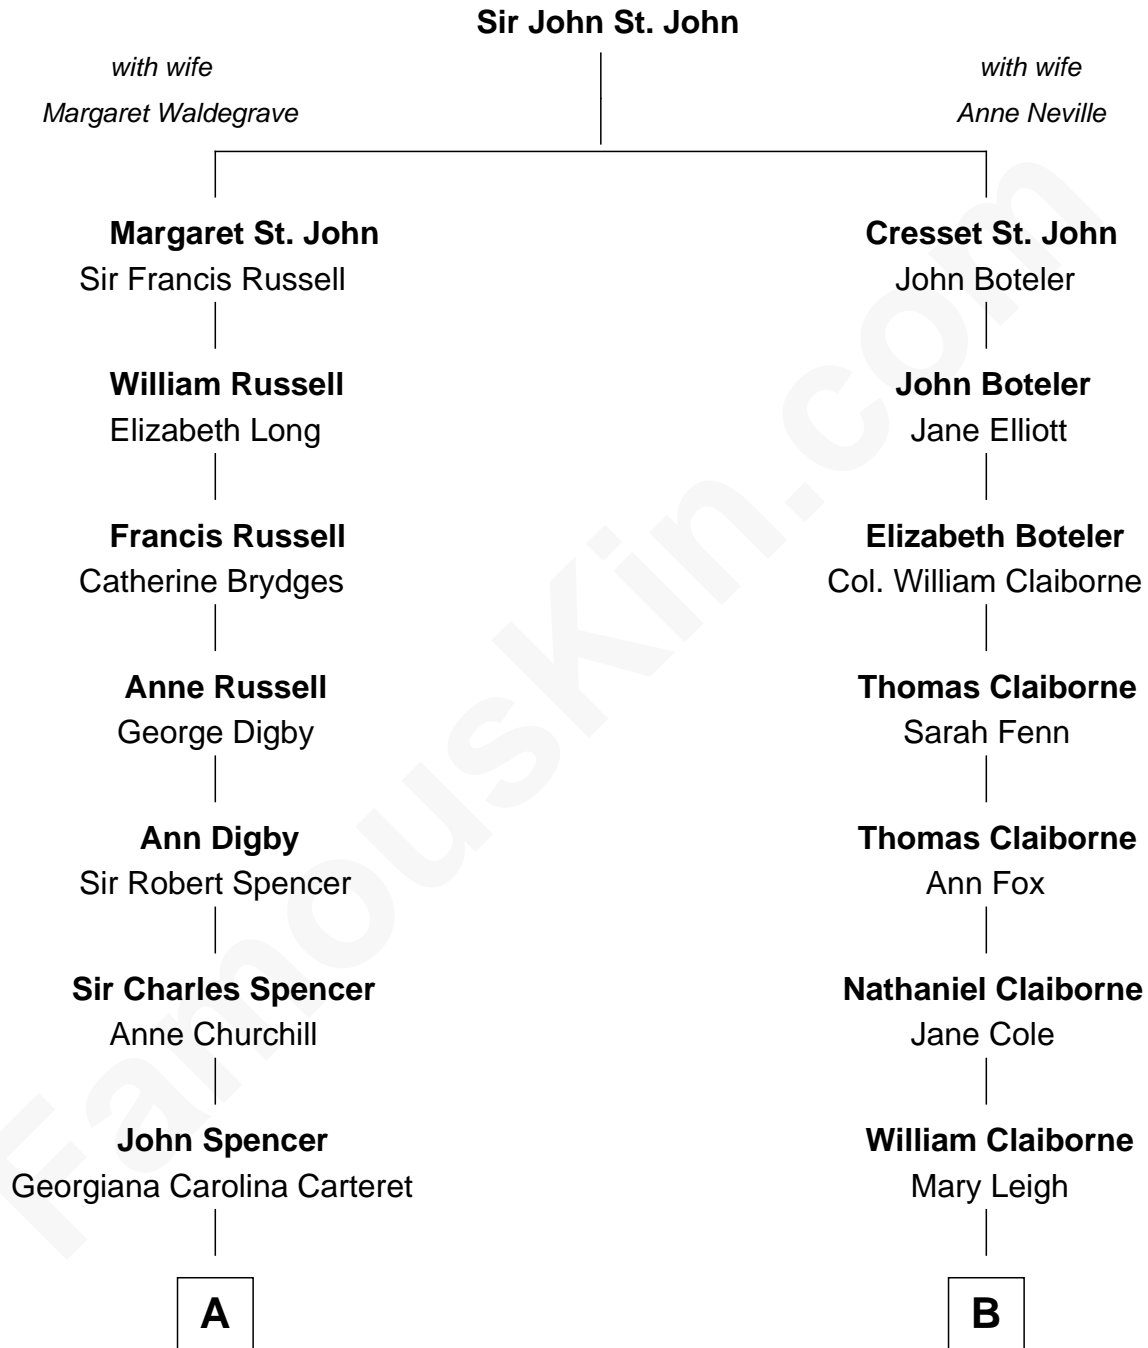

## Relationship Chart of

### Princess Diana

*Princess of Wales*

11th cousin 2 times removed of

**Liz Claiborne**

*Fashion Designer and Founder of Liz Claiborne Inc.*

**A**

**John Spencer**  
Margaret Georgiana Poyntz

**George John Spencer**  
Lavina Bingham

**Frederick Spencer**  
Adelaide Horatia Elizabeth Seymour

**Charles Robert Spencer**  
Margaret Baring

**Albert Edward John Spencer**  
Cynthia Elinor Beatrix Hamilton

**Edward John Spencer**  
Frances Ruth Burke Roche

**Princess Diana**  
*Princess of Wales*

**B**

**William Charles Cole Claiborne**  
Clarisse Duralde

**William Charles Cole Claiborne**  
Louise de Balathier

**Fernand Claiborne**  
Marie Louise Villeré

**Omer Villere Claiborne**  
Carolyn Louise Fenner