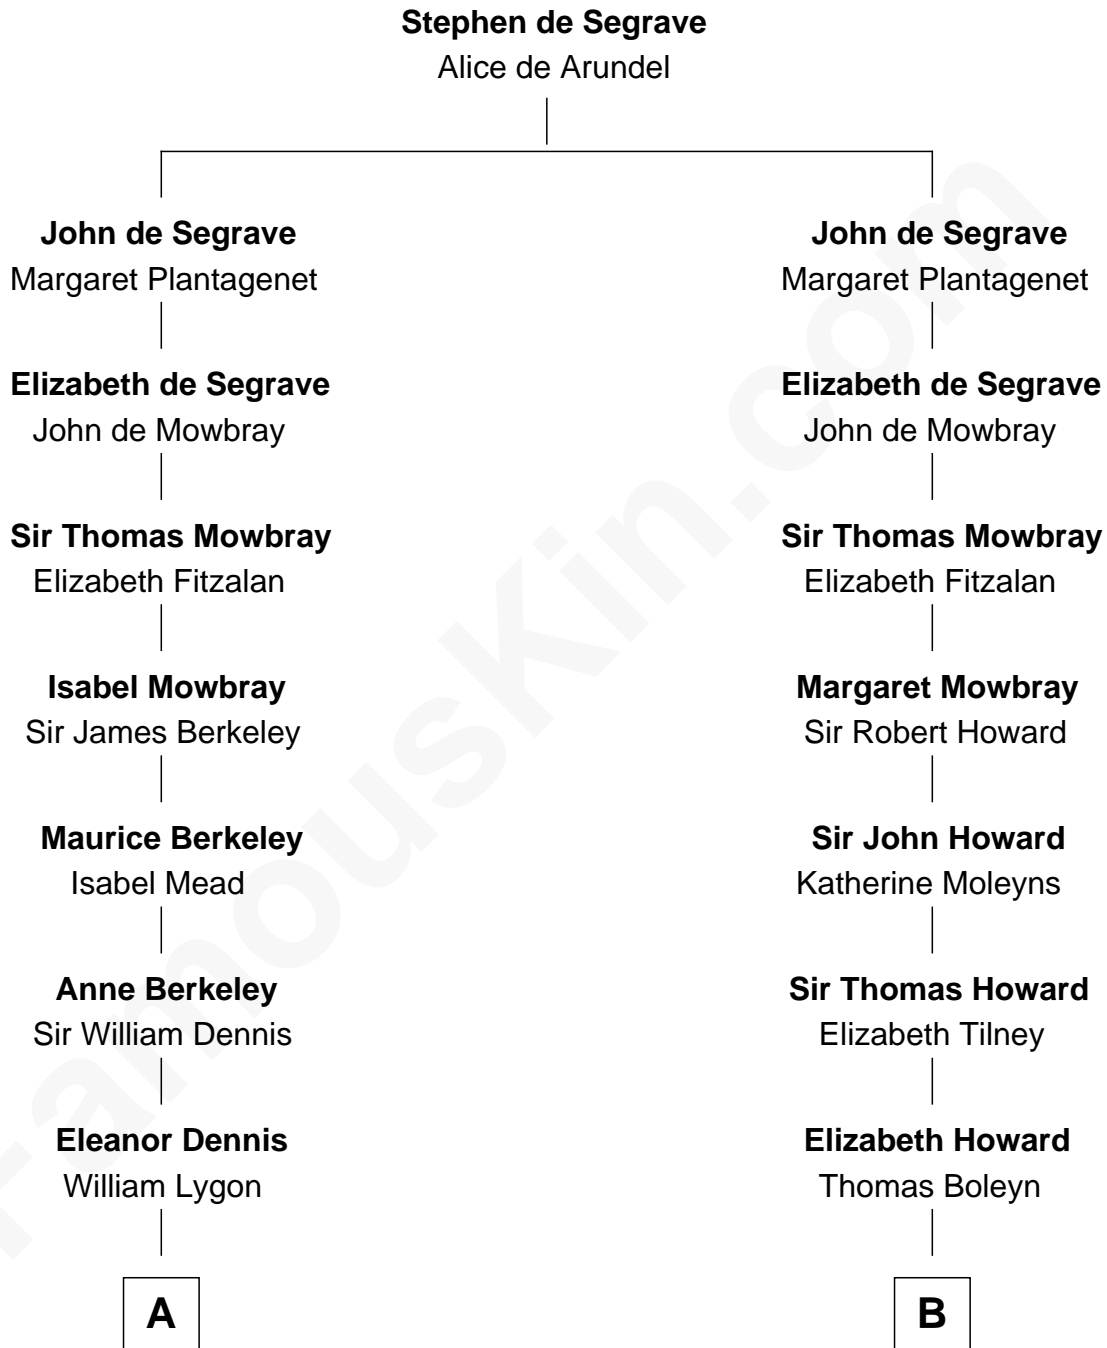

# FamousKin.com Relationship Chart of

**Princess Diana**

*Princess of Wales*

20th cousin of

**Liz Claiborne**

*Fashion Designer and Founder of Liz Claiborne Inc.*

**C**

**Margaret Baring**  
Charles Robert Spencer

**Albert Edward John Spencer**  
Cynthia Elinor Beatrix Hamilton

**Edward John Spencer**  
Frances Ruth Burke Roche

**Princess Diana**  
*Princess of Wales*

**D**

**William Charles Cole Claiborne**  
Louise de Balathier