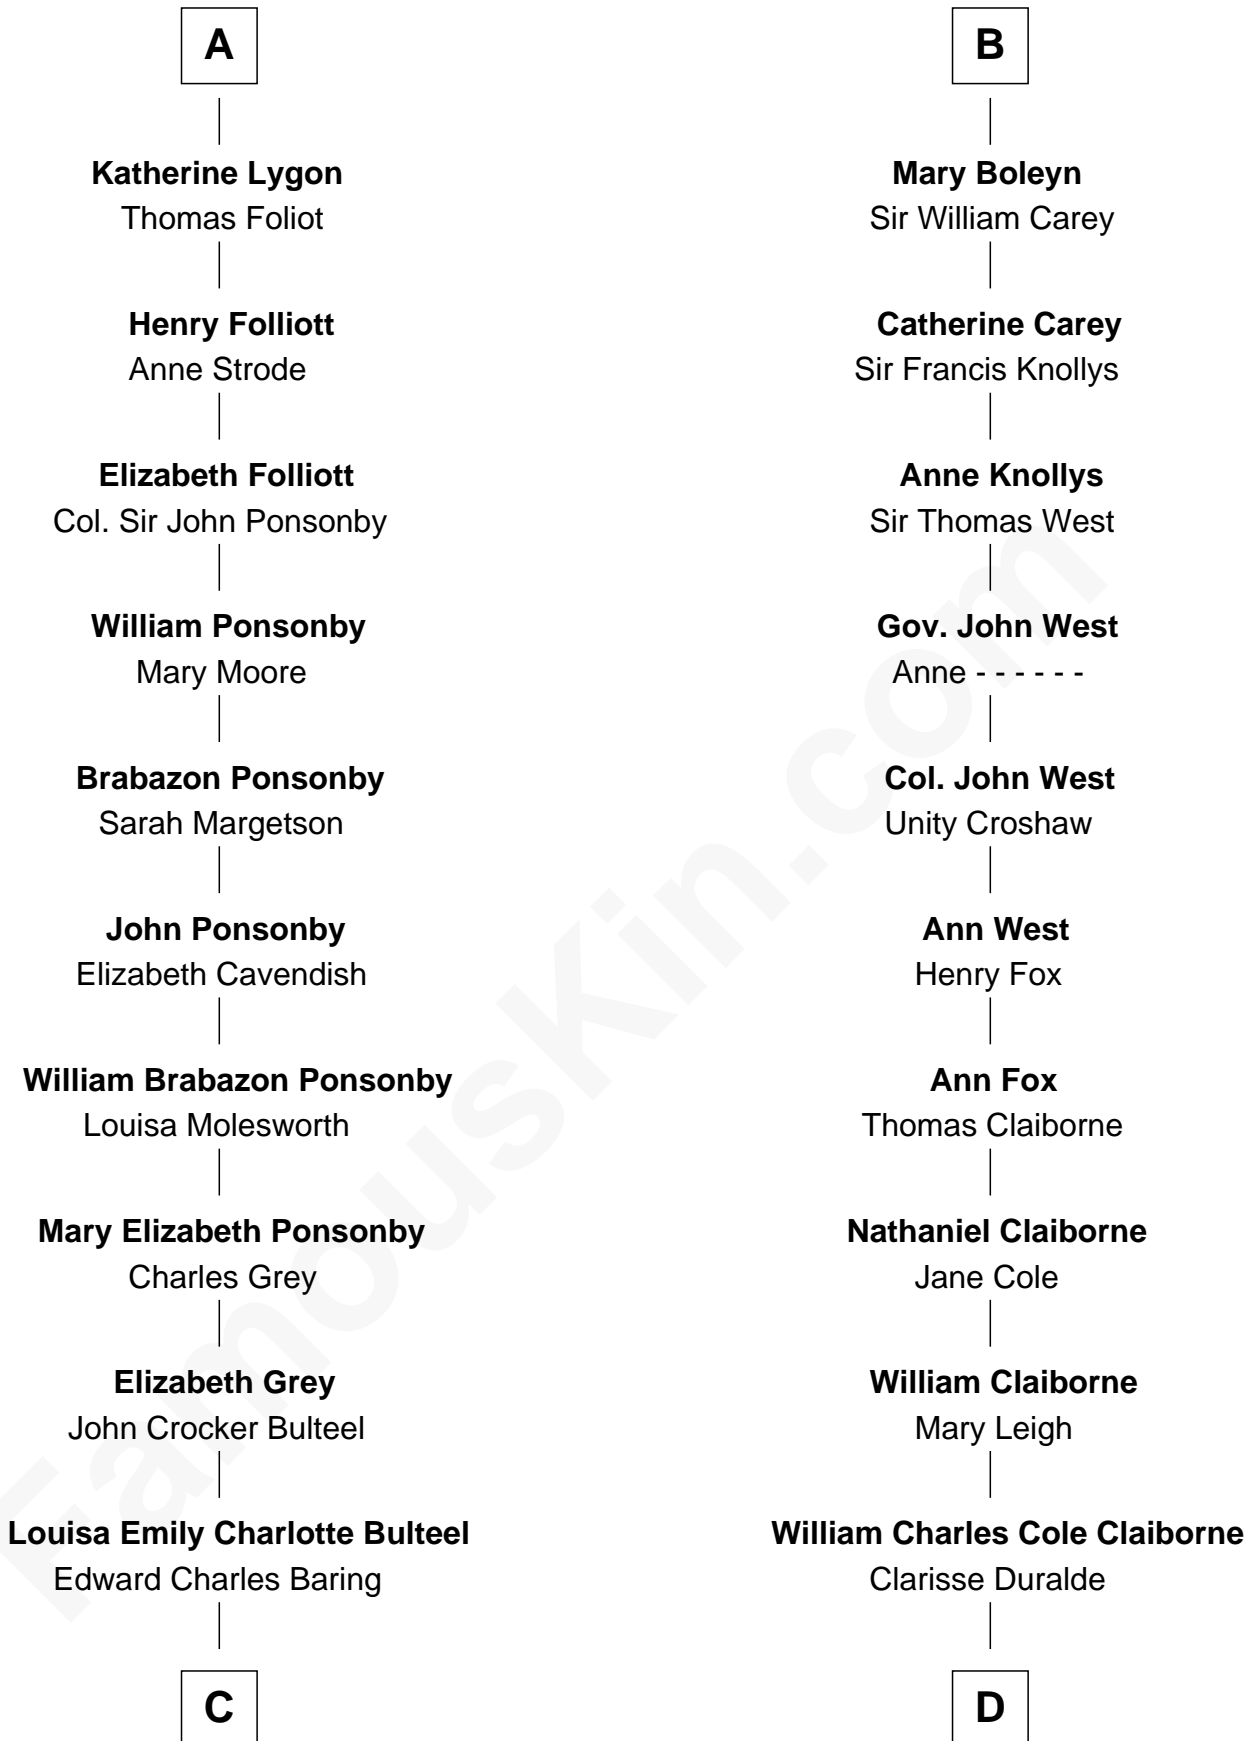

# FamousKin.com Relationship Chart of

**Princess Diana**

*Princess of Wales*

20th cousin of

**Liz Claiborne**

*Fashion Designer and Founder of Liz Claiborne Inc.*

**C**

**Margaret Baring**  
Charles Robert Spencer

**Albert Edward John Spencer**  
Cynthia Elinor Beatrix Hamilton

**Edward John Spencer**  
Frances Ruth Burke Roche

**Princess Diana**  
*Princess of Wales*

**D**

**William Charles Cole Claiborne**  
Louise de Balathier