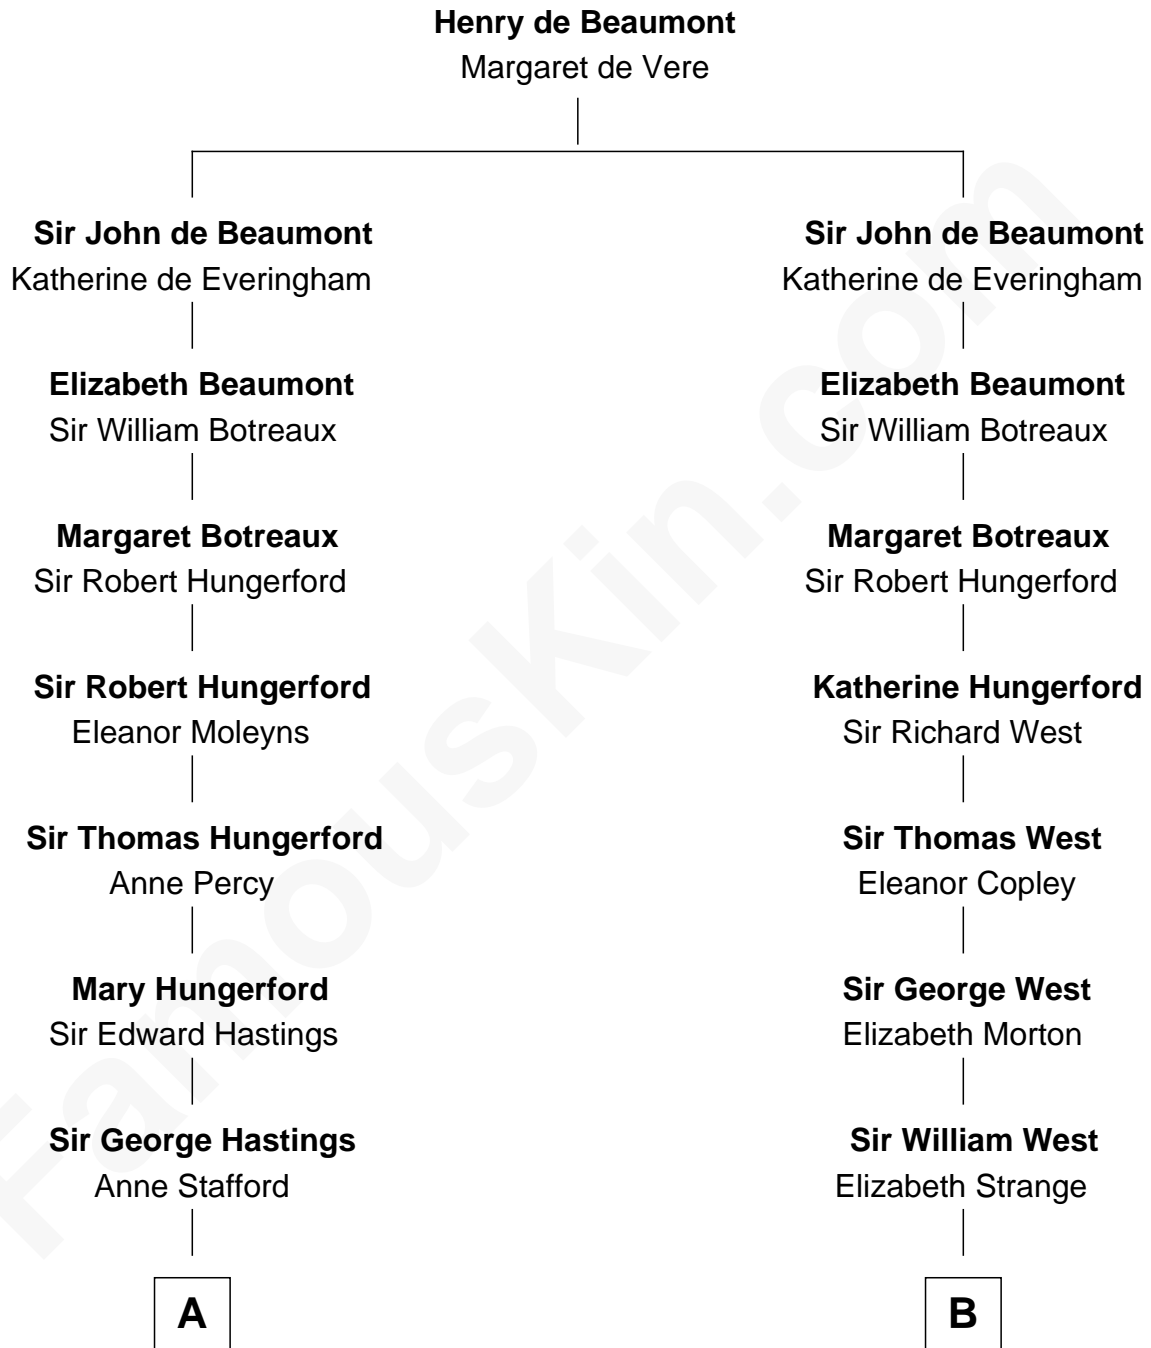

**FamousKin.com**  
**Relationship Chart of**  
**Princess Diana**  
*Princess of Wales*

**18th cousin 2 times removed of**

**Liz Claiborne**

*Fashion Designer and Founder of Liz Claiborne Inc.*

FamousKin.com