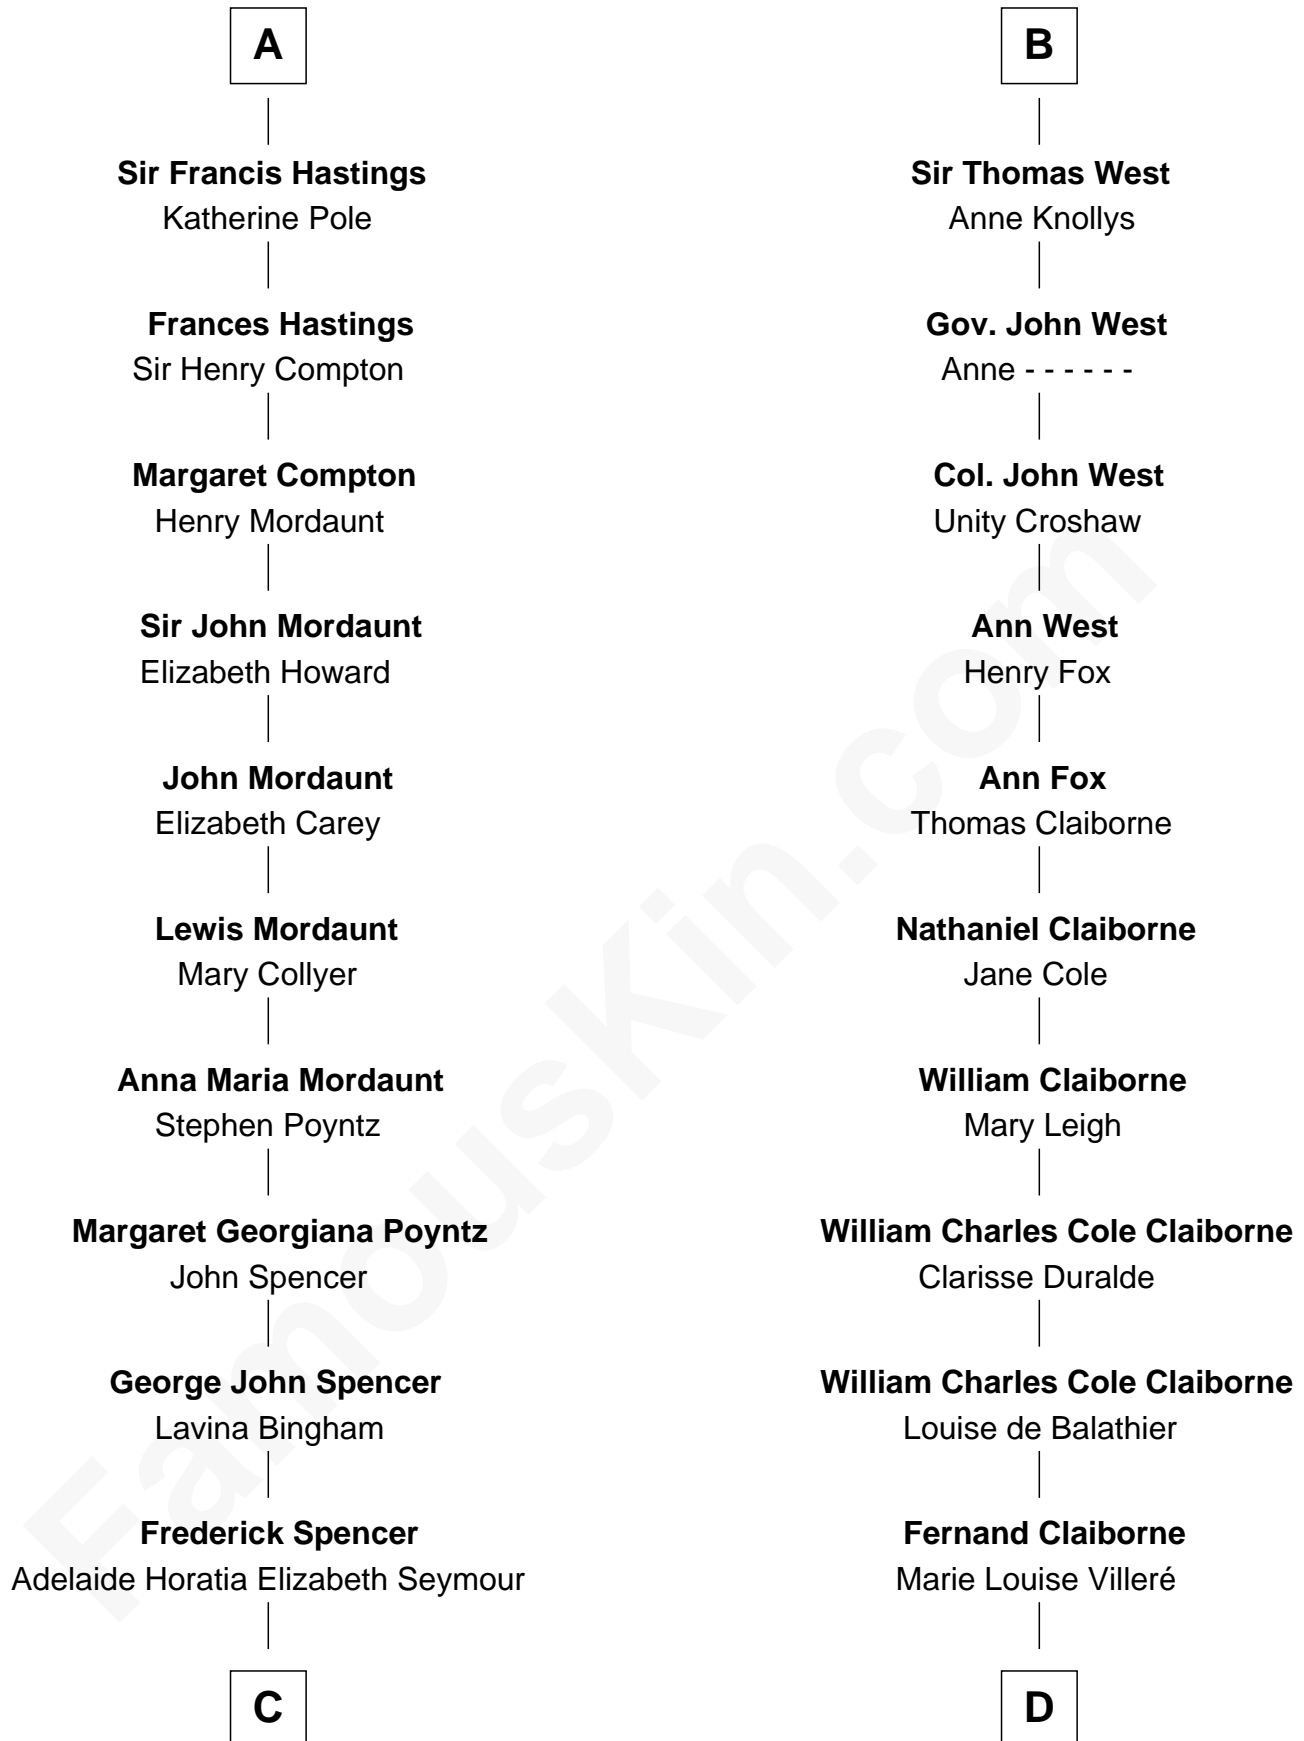

**FamousKin.com**  
**Relationship Chart of**  
**Princess Diana**  
*Princess of Wales*

**18th cousin 2 times removed of**

**Liz Claiborne**

*Fashion Designer and Founder of Liz Claiborne Inc.*

FamousKin.com