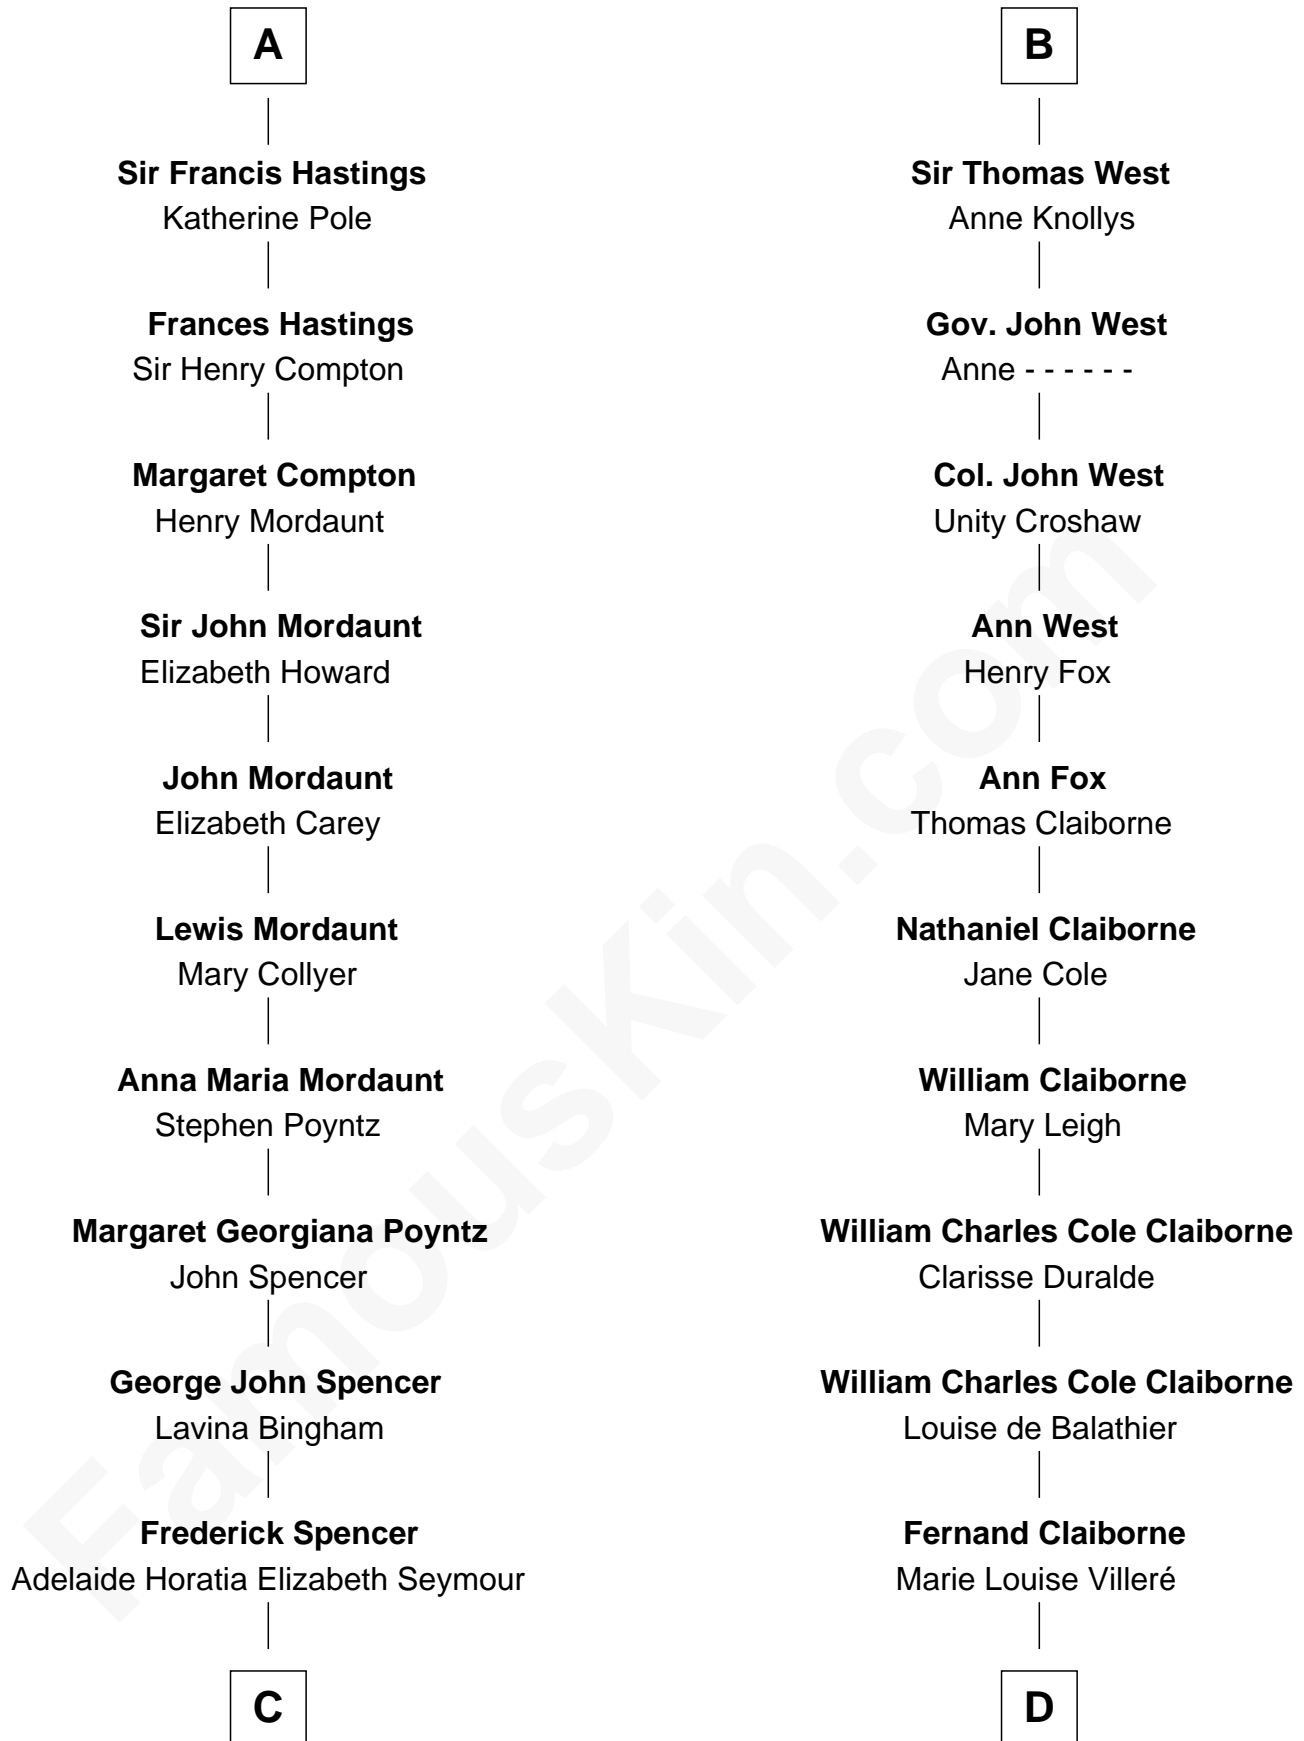

FamousKin.com
Relationship Chart of
Princess Diana
Princess of Wales

18th cousin 2 times removed of

Liz Claiborne

Fashion Designer and Founder of Liz Claiborne Inc.

Sir Adam de Everingham

FamousKin.com