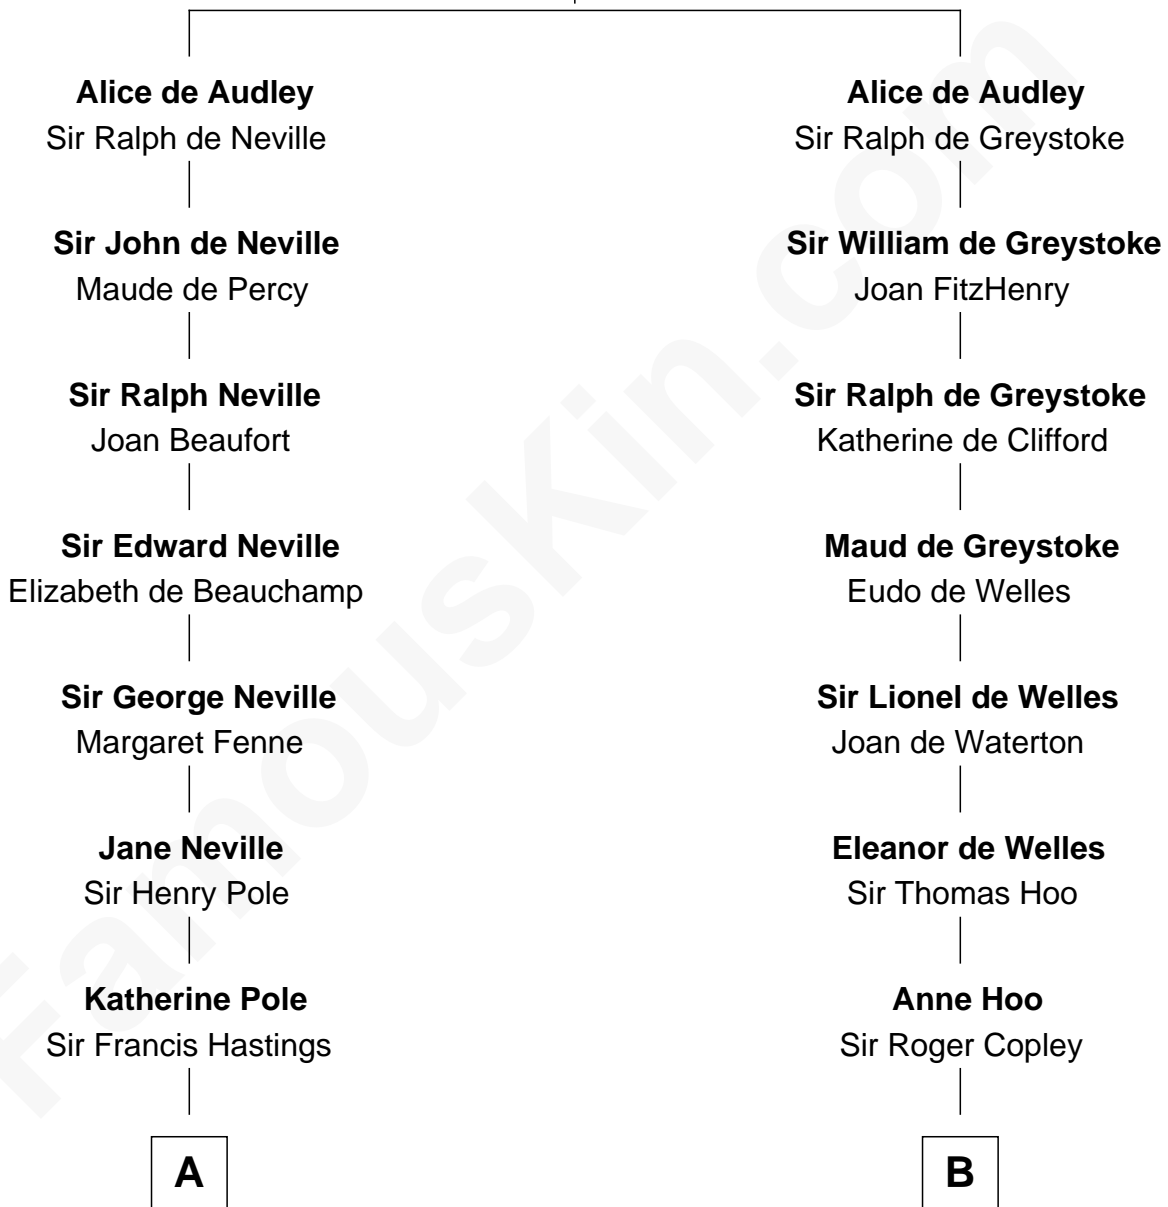

FamousKin.com

Relationship Chart of

Princess Diana

Princess of Wales

19th cousin 2 times removed of

Liz Claiborne

Fashion Designer and Founder of Liz Claiborne Inc.

Sir Hugh I de Audley
Iseult de Mortimer

C

Albert Edward John Spencer
Cynthia Elinor Beatrix Hamilton

Edward John Spencer
Frances Ruth Burke Roche

Princess Diana
Princess of Wales

D

William Charles Cole Claiborne
Clarisse Duralde

William Charles Cole Claiborne
Louise de Balathier