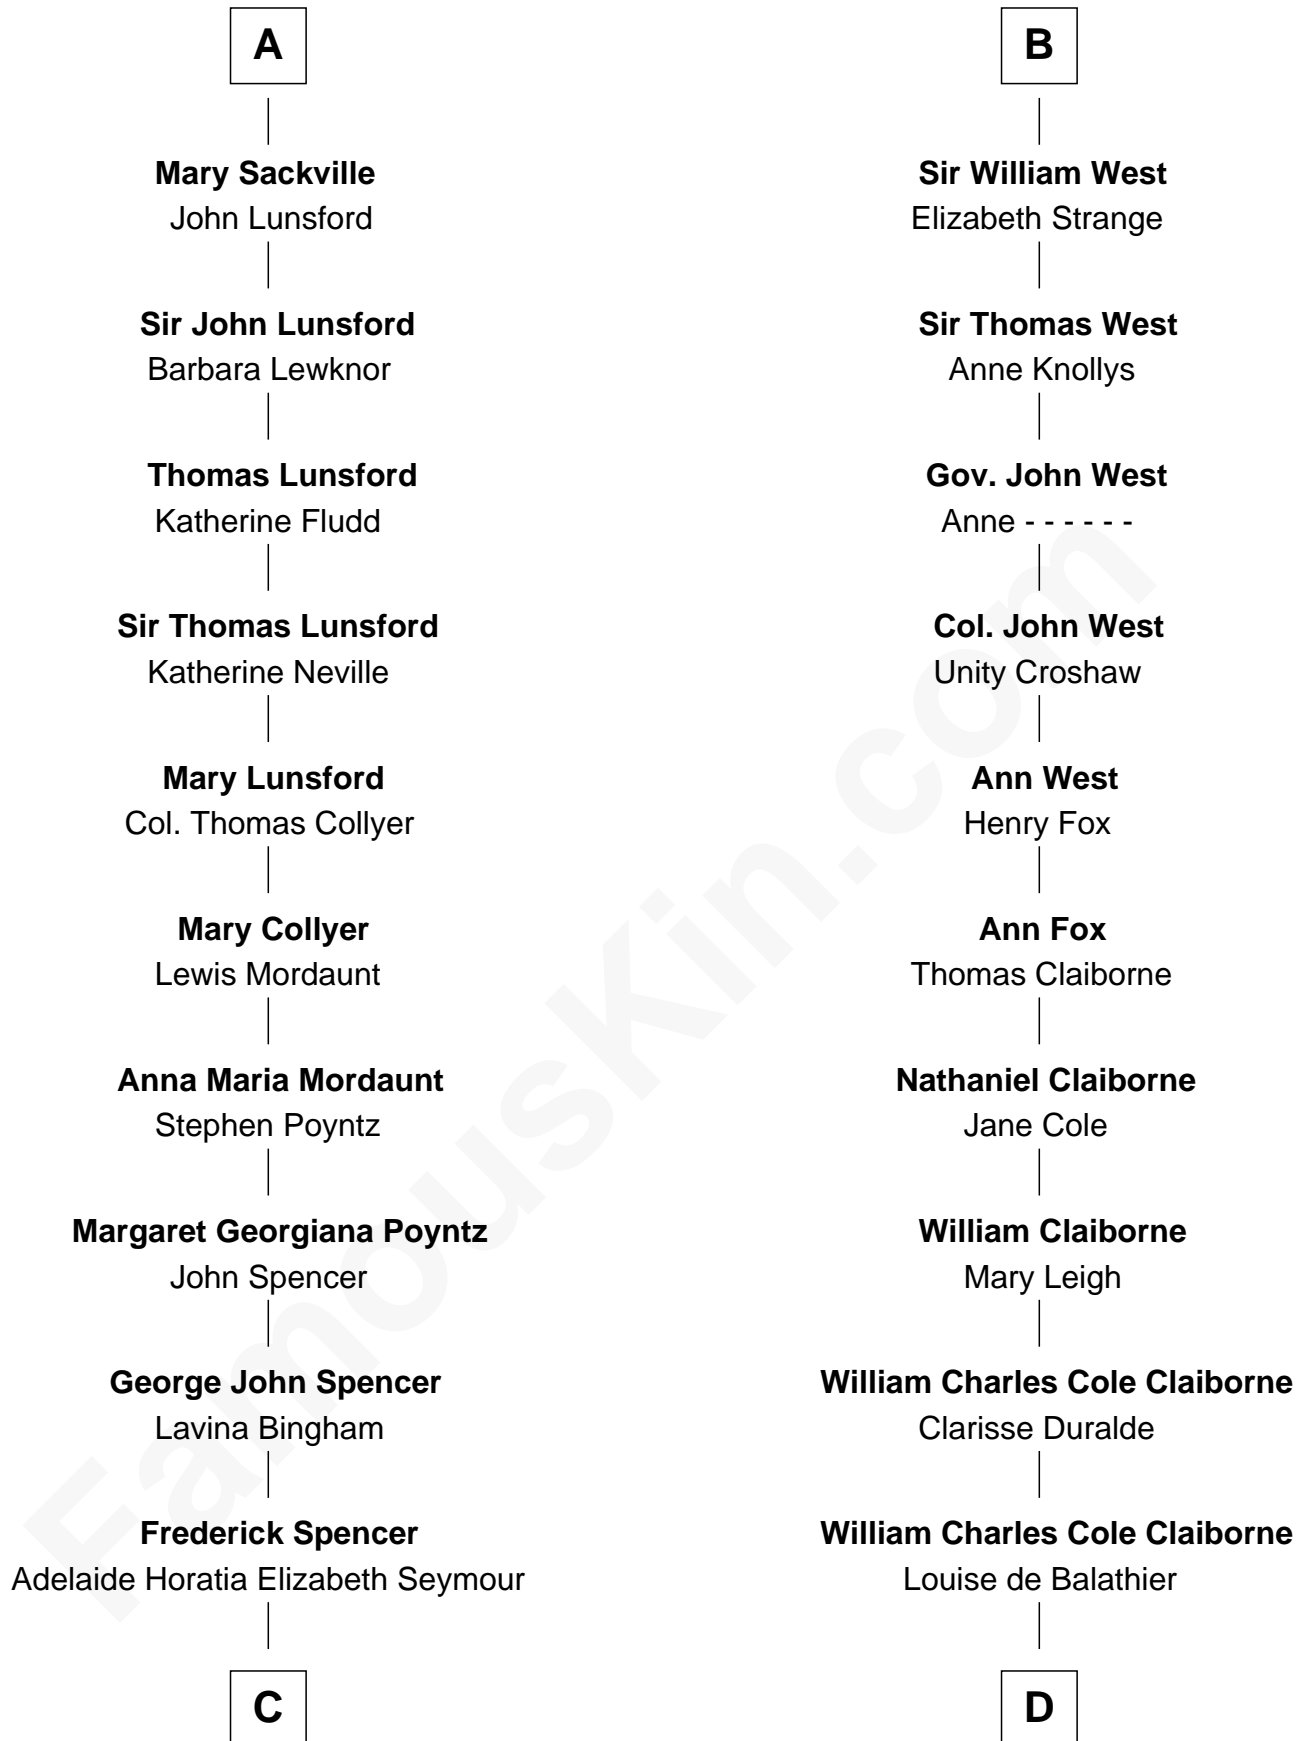

# FamousKin.com Relationship Chart of

**Princess Diana**

*Princess of Wales*

19th cousin 1 time removed of

**Liz Claiborne**

*Fashion Designer and Founder of Liz Claiborne Inc.*

FamousKin.com