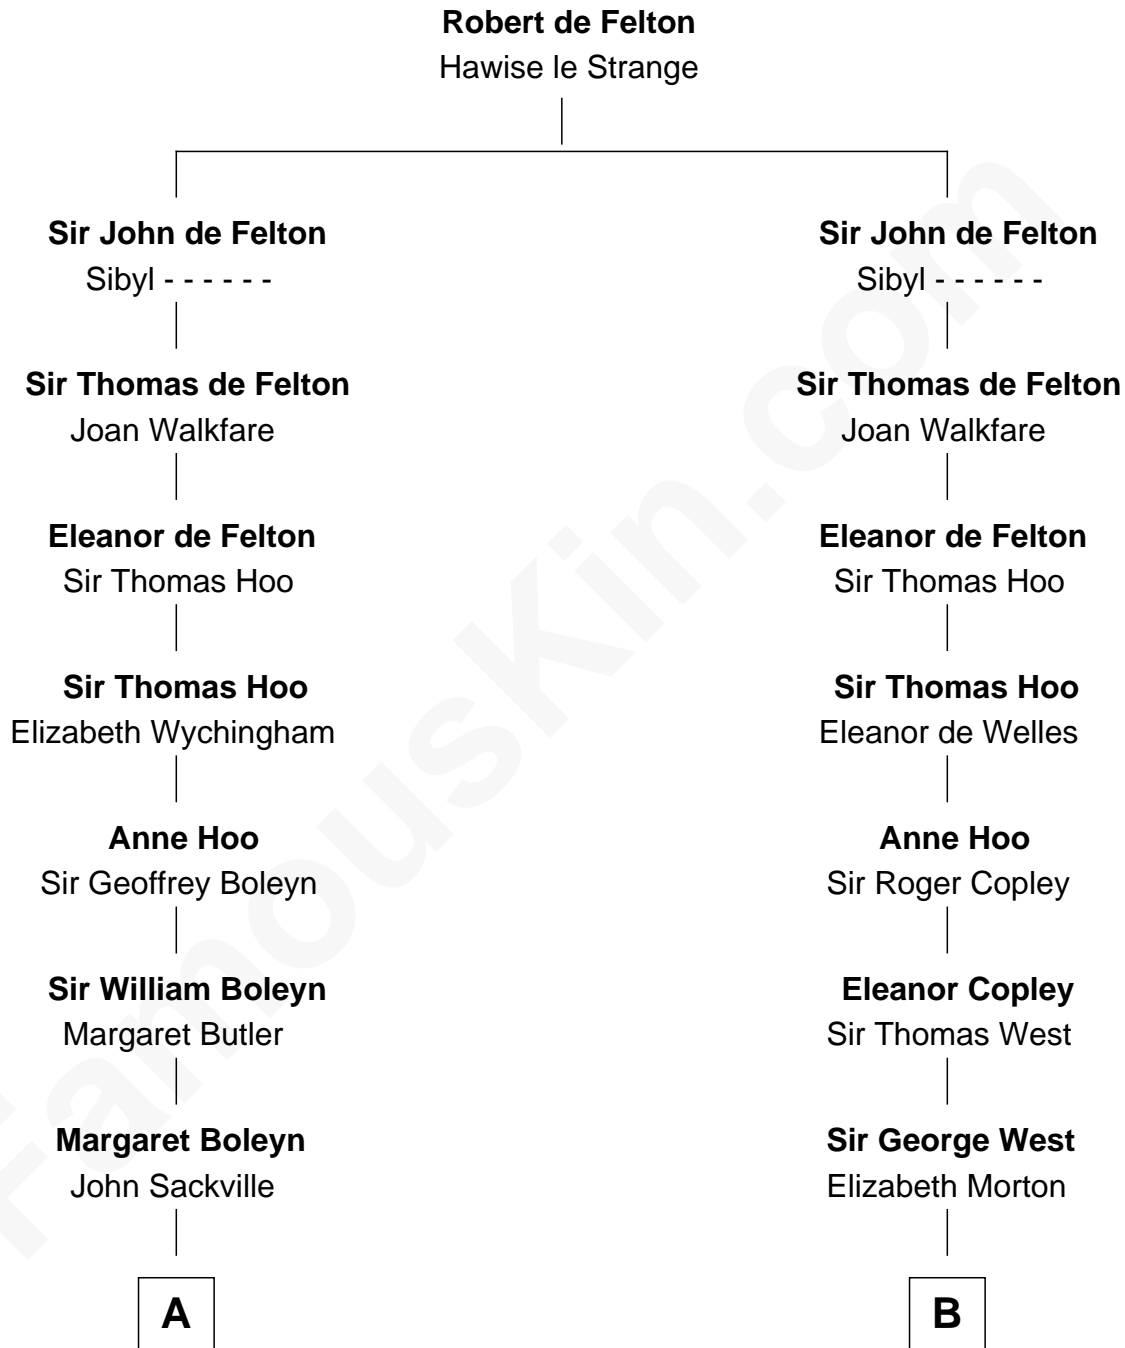

# FamousKin.com Relationship Chart of

**Princess Diana**

*Princess of Wales*

19th cousin 1 time removed of

**Liz Claiborne**

*Fashion Designer and Founder of Liz Claiborne Inc.*

FamousKin.com