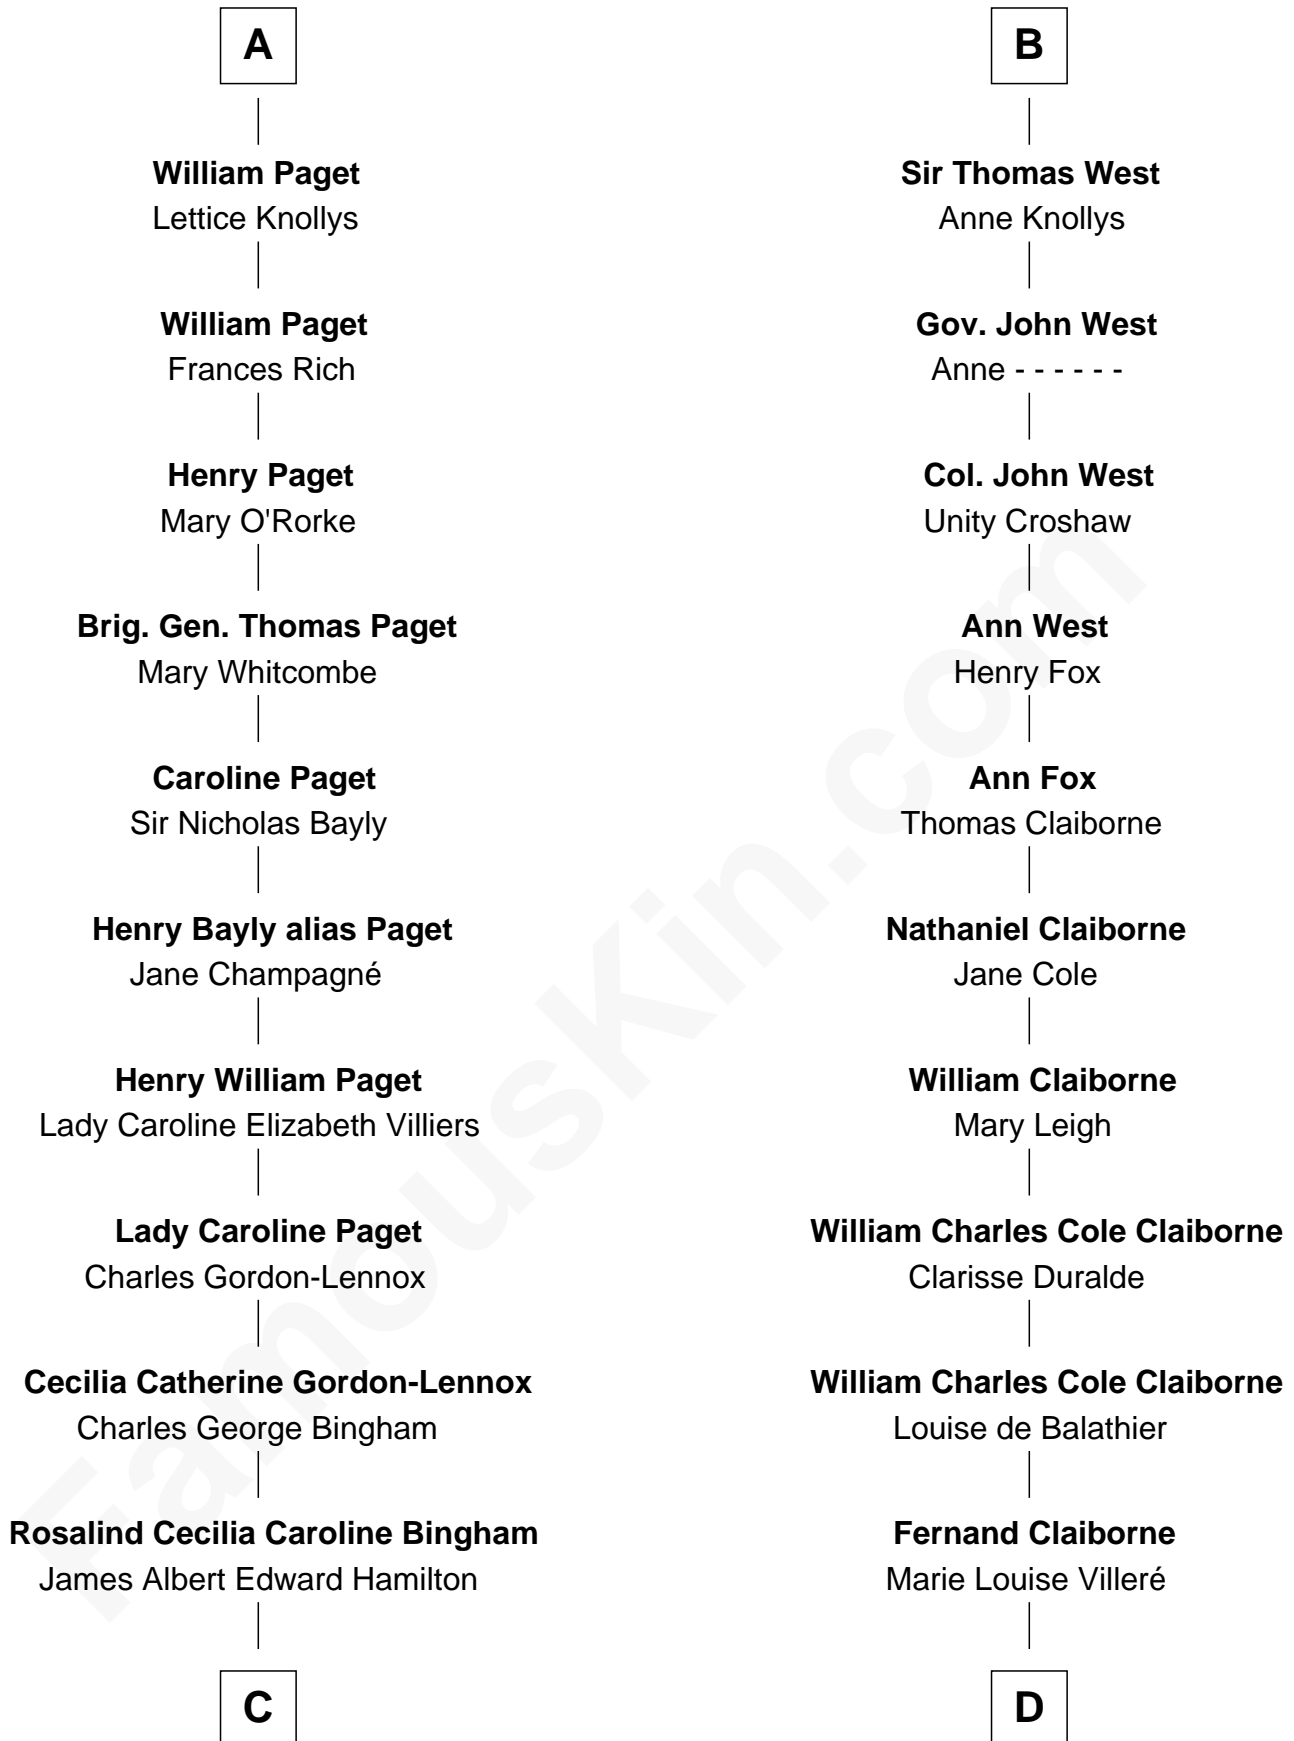

FamousKin.com Relationship Chart of

Princess Diana

Princess of Wales

18th cousin 1 time removed of

Liz Claiborne

Fashion Designer and Founder of Liz Claiborne Inc.

Sir Edmund Hussey

C

Cynthia Elinor Beatrix Hamilton

Albert Edward John Spencer

Edward John Spencer

Frances Ruth Burke Roche

Princess Diana

Princess of Wales

D

Omer Villere Claiborne

Carolyn Louise Fenner

Liz Claiborne

Found of Liz Claiborne Inc.

FamousKin.com