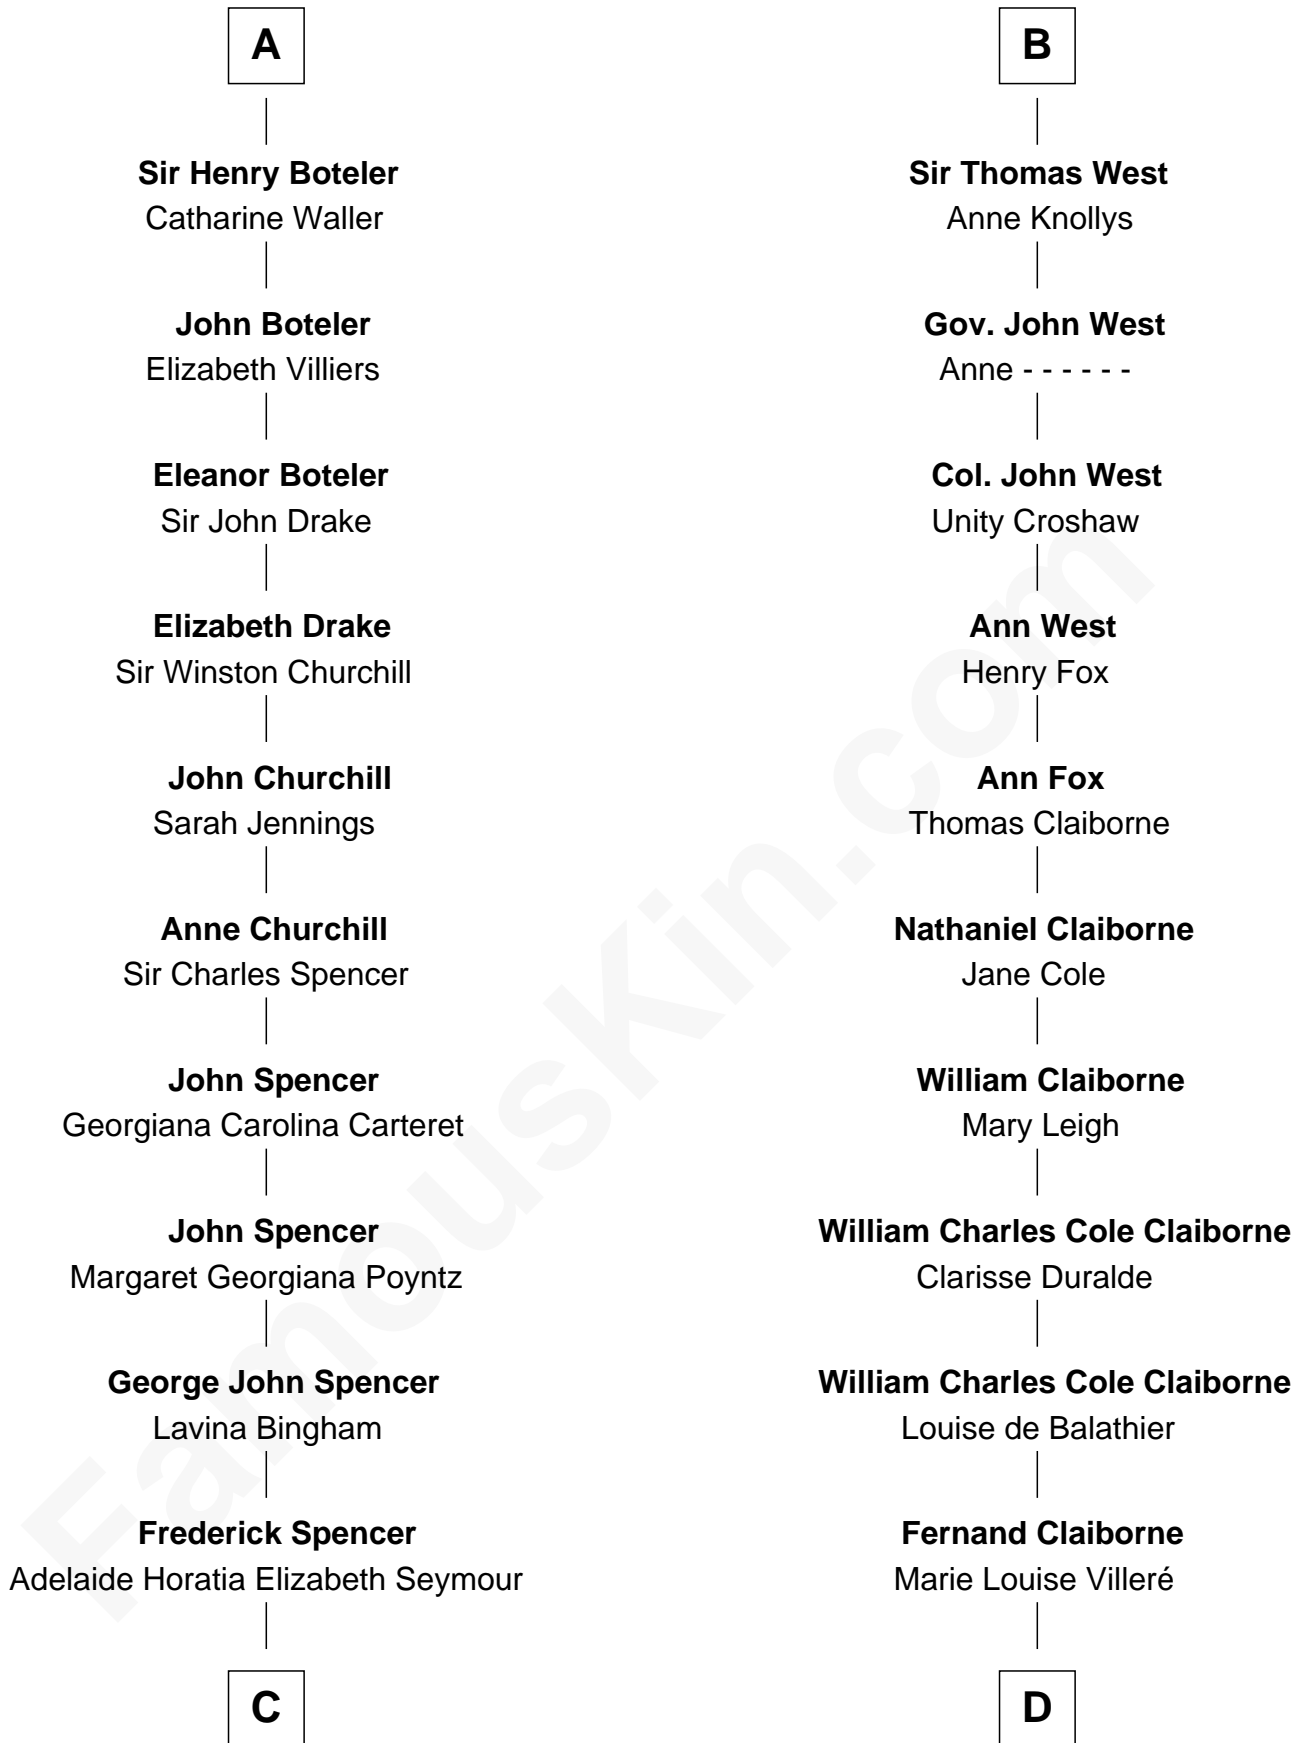

**FamousKin.com**  
**Relationship Chart of**  
**Princess Diana**  
*Princess of Wales*

18th cousin 2 times removed of

**Liz Claiborne**

*Fashion Designer and Founder of Liz Claiborne Inc.*

FamousKin.com