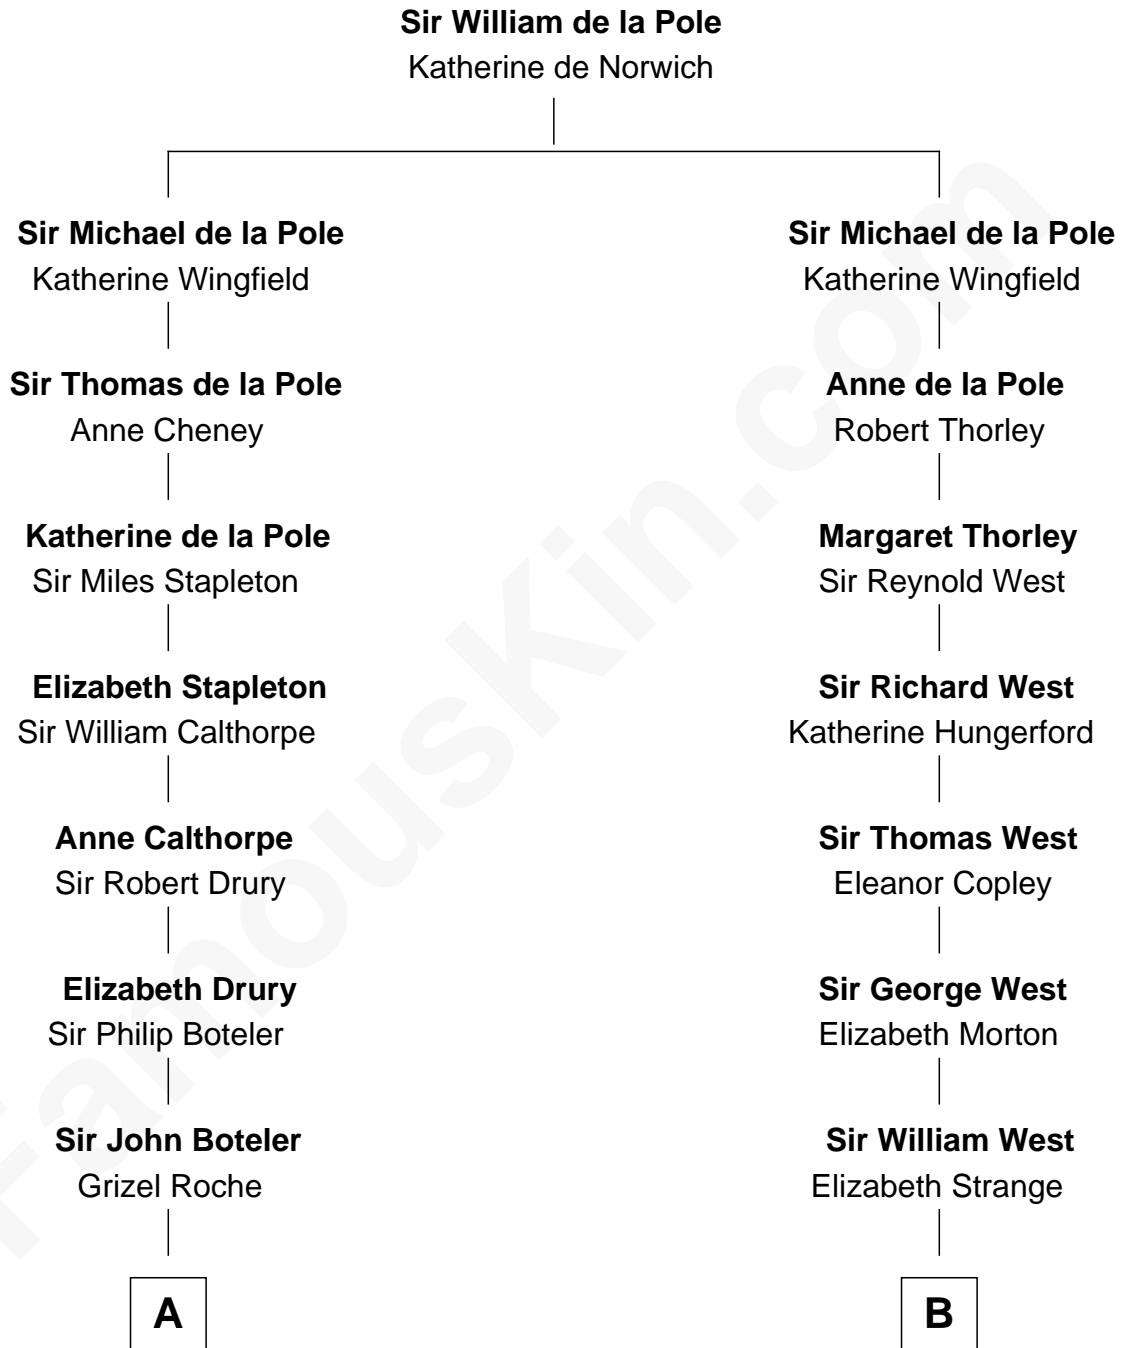

**FamousKin.com**  
**Relationship Chart of**  
**Princess Diana**  
*Princess of Wales*

18th cousin 2 times removed of

**Liz Claiborne**

*Fashion Designer and Founder of Liz Claiborne Inc.*

FamousKin.com