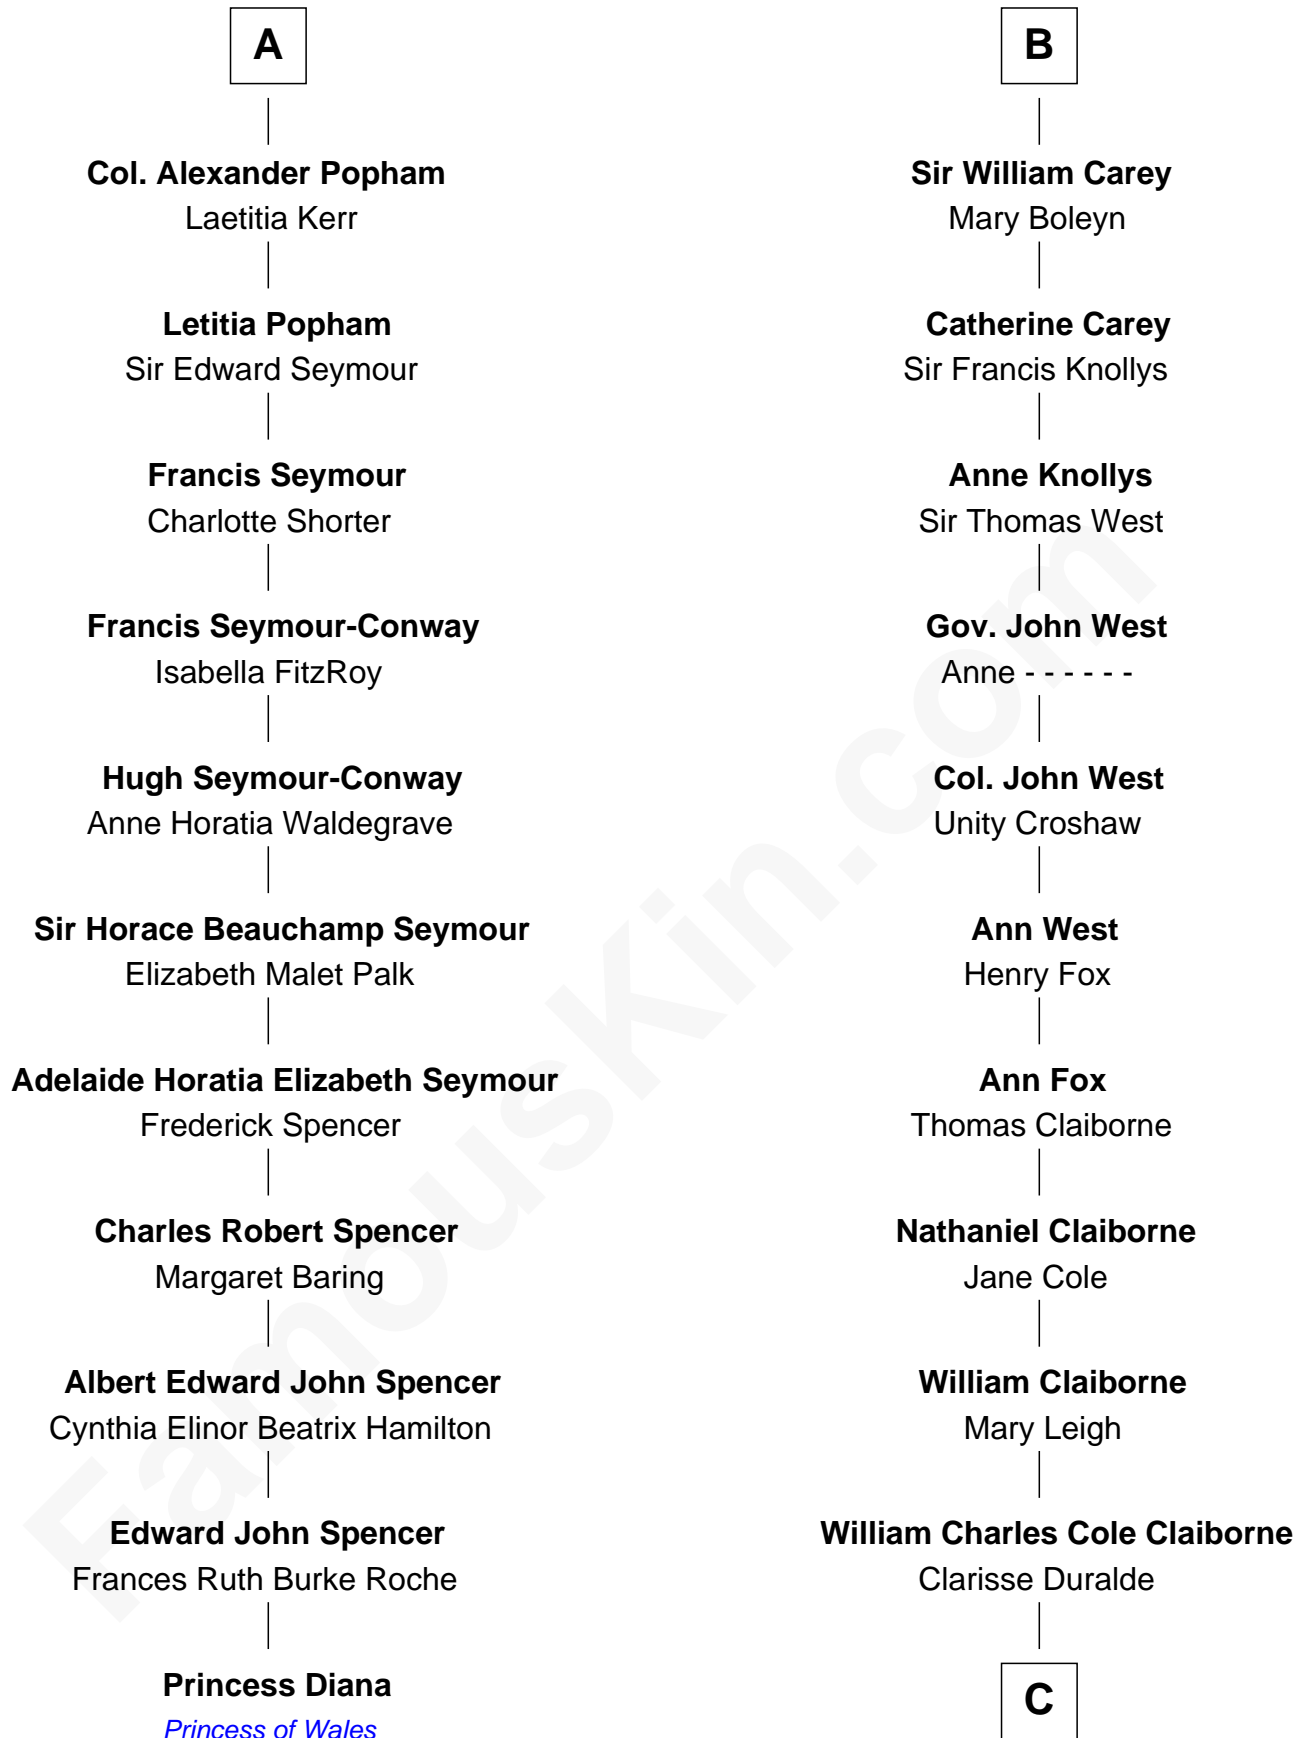

**FamousKin.com**  
**Relationship Chart of**  
**Princess Diana**  
*Princess of Wales*

17th cousin 3 times removed of

**Liz Claiborne**

*Fashion Designer and Founder of Liz Claiborne Inc.*

**Sir Maurice de Berkeley**  
 Eve la Zouche

**Thomas de Berkeley**  
 Katherine de Clyvedon

**Sir John Berkeley**  
 Elizabeth Betteshorne

**Elizabeth Berkeley**  
 Sir John Sutton

**Sir Edmund Sutton**  
 Matilda Clifford

**Thomas Dudley**  
 Grace Threlkeld

**John Dudley**  
 Elizabeth Gardiner

**Anne Dudley**  
 Sir Francis Popham

**A**

**Thomas de Berkeley**  
 Margaret de Mortimer

**Maurice de Berkeley**  
 Elizabeth le Despencer

**Thomas de Berkeley**  
 Margaret de Lisle

**Elizabeth de Berkeley**  
 Richard de Beauchamp

**Eleanor Beauchamp**  
 Edmund Beaufort

**Eleanor Beaufort**  
 Sir Robert Spencer

**Margaret Spencer**  
 Sir Thomas Carey

**B**

**C**

William Charles Cole Claiborne