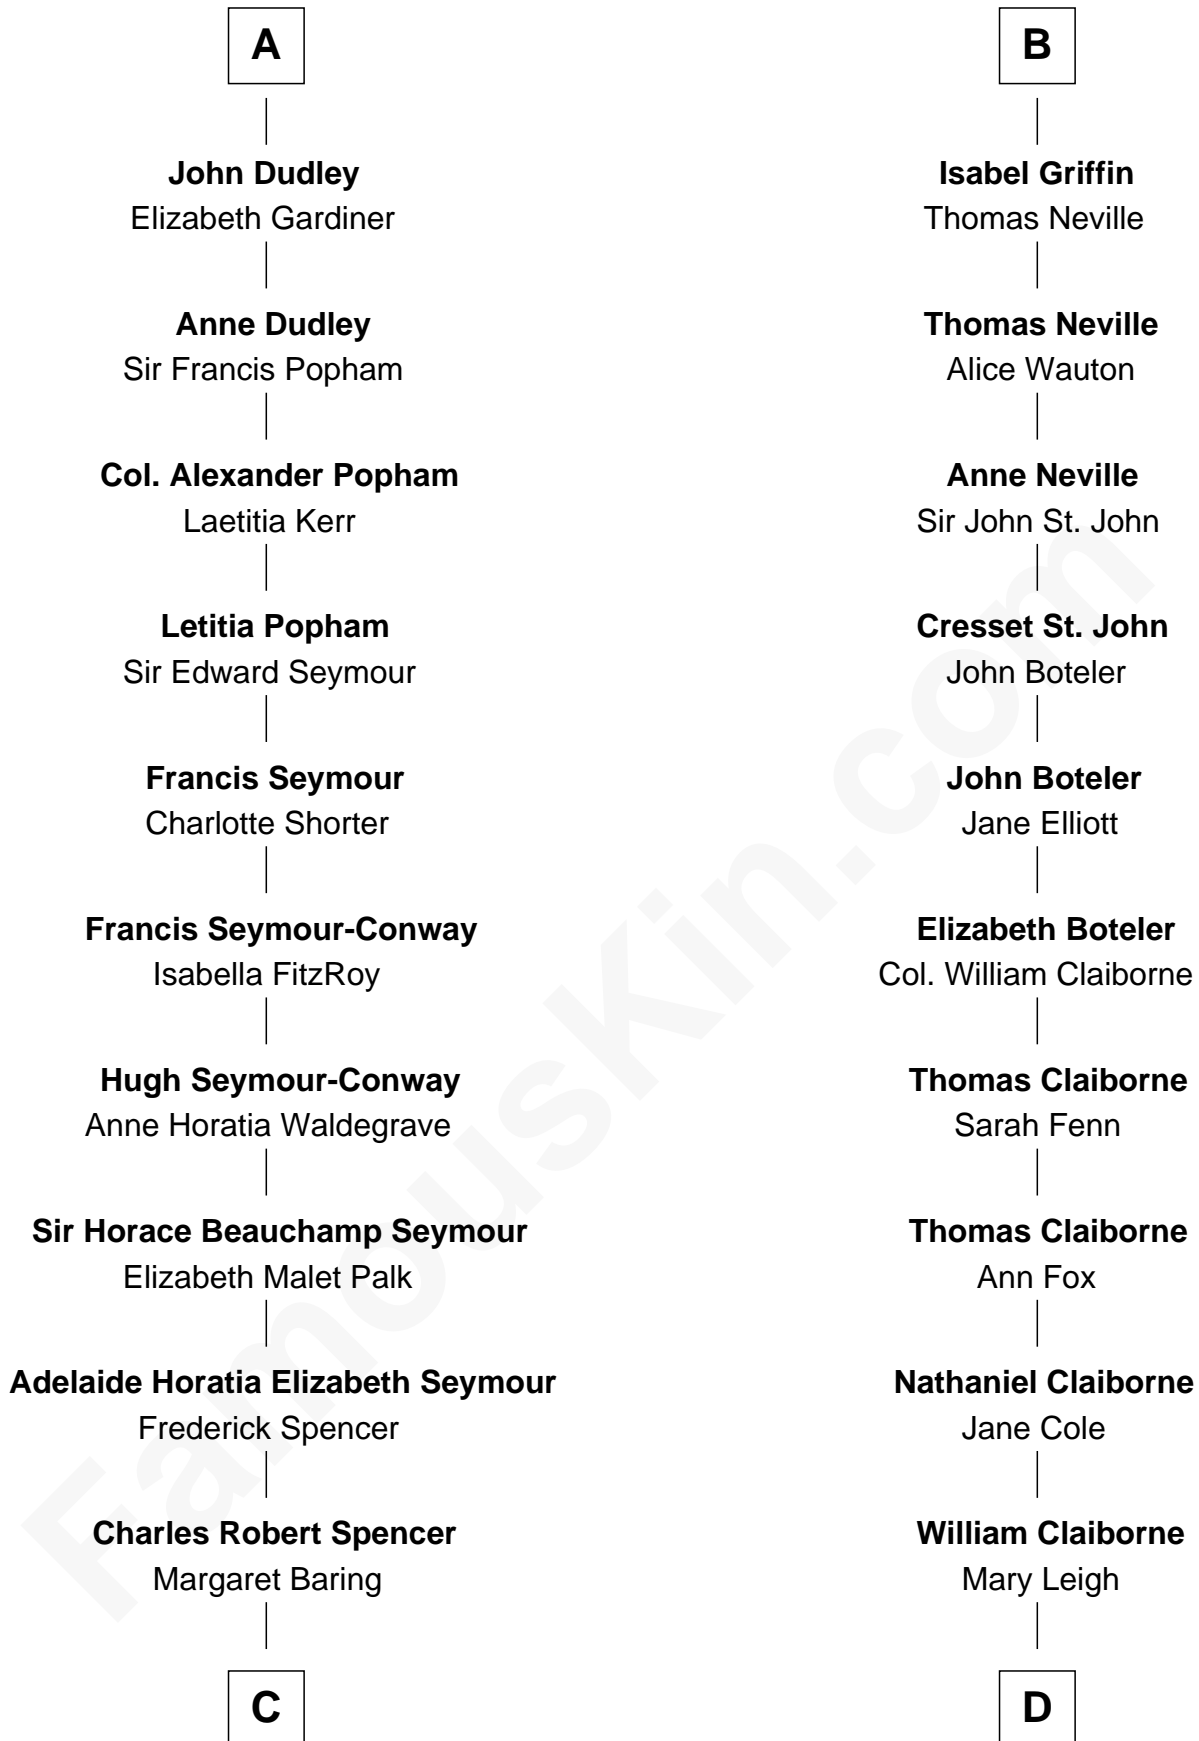

FamousKin.com
Relationship Chart of
Princess Diana
Princess of Wales

19th cousin 2 times removed of

Liz Claiborne

Fashion Designer and Founder of Liz Claiborne Inc.

Sir William de Cantilupe

Eve de Braiose

C

Albert Edward John Spencer
Cynthia Elinor Beatrix Hamilton

Edward John Spencer
Frances Ruth Burke Roche

Princess Diana
Princess of Wales

D

William Charles Cole Claiborne
Clarisse Duralde

William Charles Cole Claiborne
Louise de Balathier