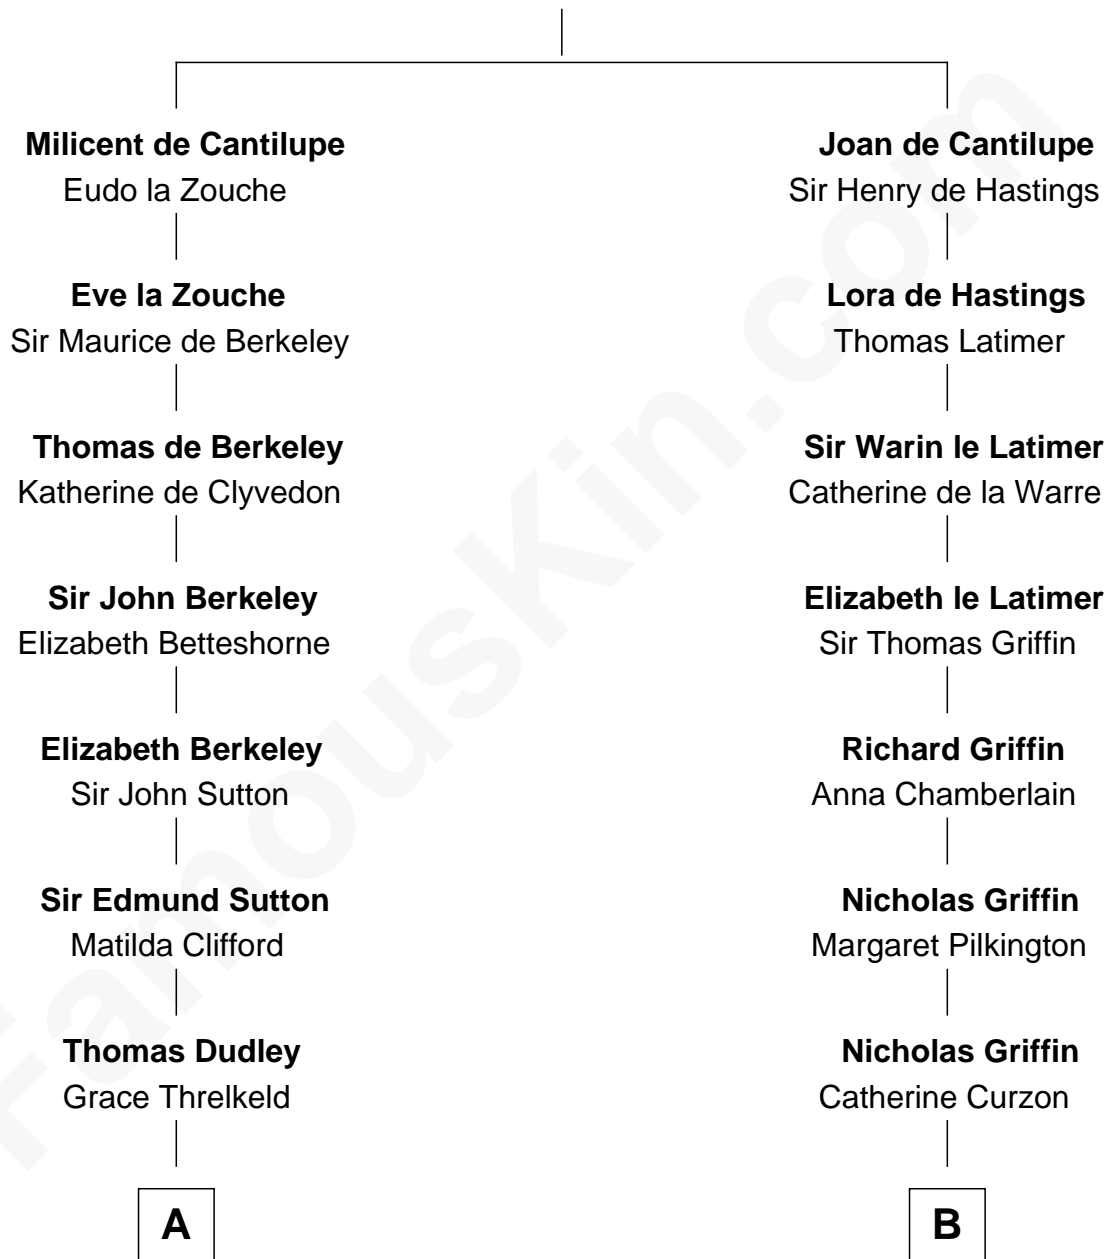

FamousKin.com
Relationship Chart of
Princess Diana
Princess of Wales

19th cousin 2 times removed of

Liz Claiborne

Fashion Designer and Founder of Liz Claiborne Inc.

Sir William de Cantilupe

Eve de Braiose

C

Albert Edward John Spencer
Cynthia Elinor Beatrix Hamilton

Edward John Spencer
Frances Ruth Burke Roche

Princess Diana
Princess of Wales

D

William Charles Cole Claiborne
Clarisse Duralde

William Charles Cole Claiborne
Louise de Balathier