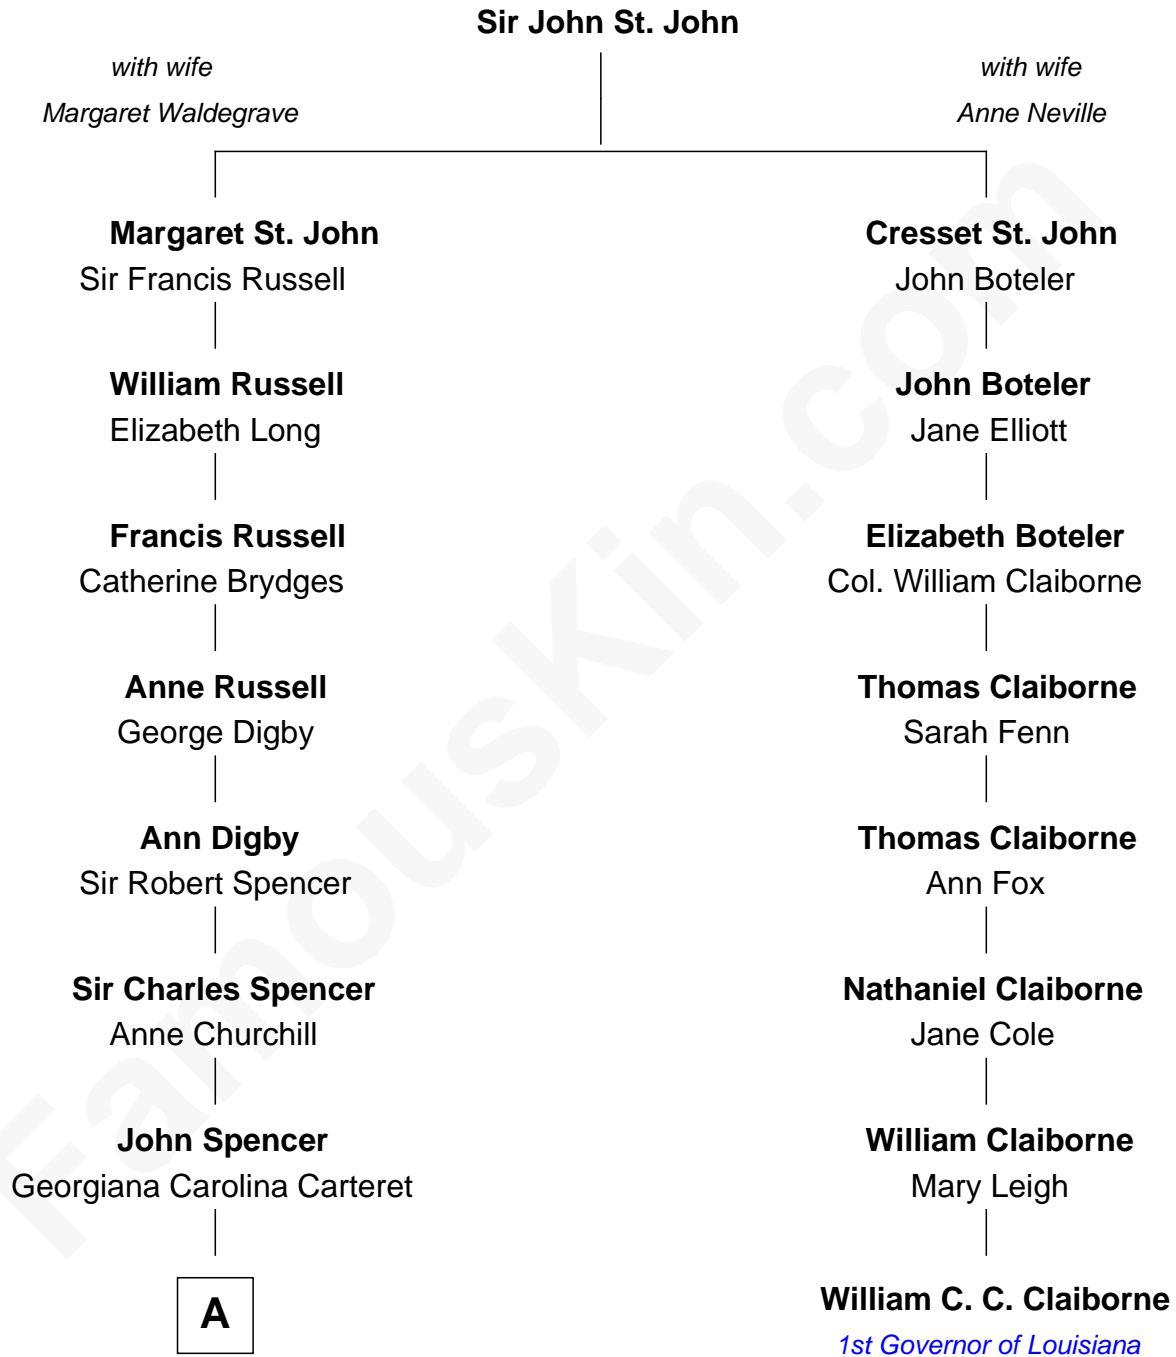

FamousKin.com

Relationship Chart of

Princess Diana

Princess of Wales

7th cousin 6 times removed of

William C. C. Claiborne
1st Governor of Louisiana

A

—
John Spencer
Margaret Georgiana Poyntz

—
George John Spencer
Lavina Bingham

—
Frederick Spencer
Adelaide Horatia Elizabeth Seymour

—
Charles Robert Spencer
Margaret Baring

—
Albert Edward John Spencer
Cynthia Elinor Beatrix Hamilton

—
Edward John Spencer
Frances Ruth Burke Roche