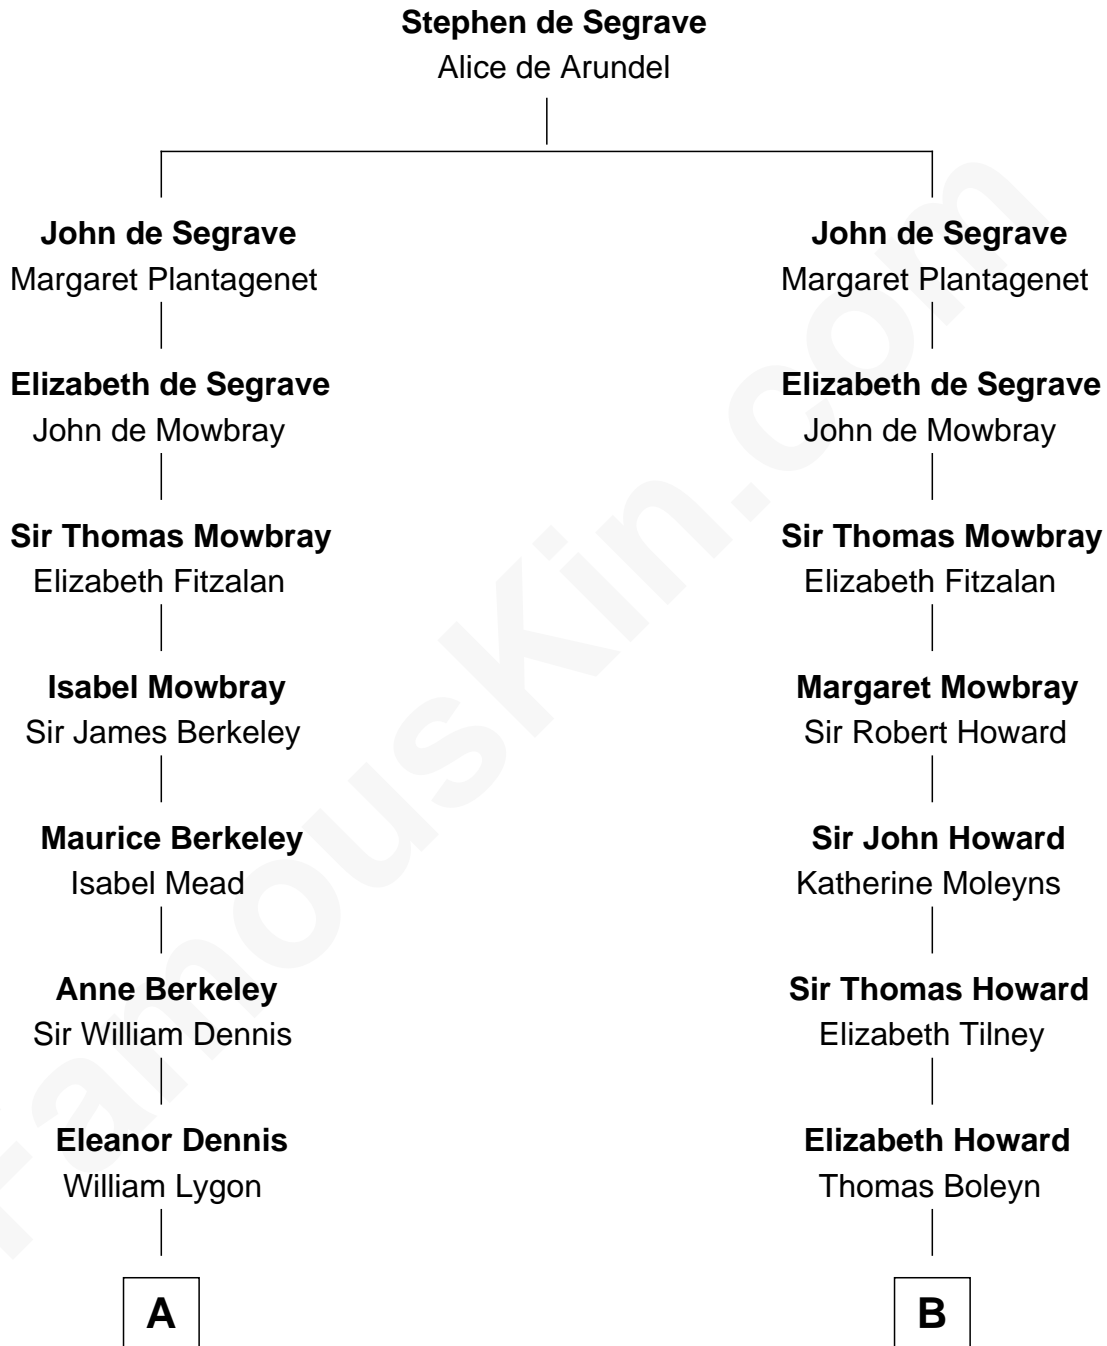

## Relationship Chart of

### Princess Diana

*Princess of Wales*

16th cousin 4 times removed of

**William C. C. Claiborne**  
*1st Governor of Louisiana*

**C**

—  
**Margaret Baring**  
Charles Robert Spencer

—  
**Albert Edward John Spencer**  
Cynthia Elinor Beatrix Hamilton

—  
**Edward John Spencer**  
Frances Ruth Burke Roche

—  
**Princess Diana**  
*Princess of Wales*

FamousKin.com