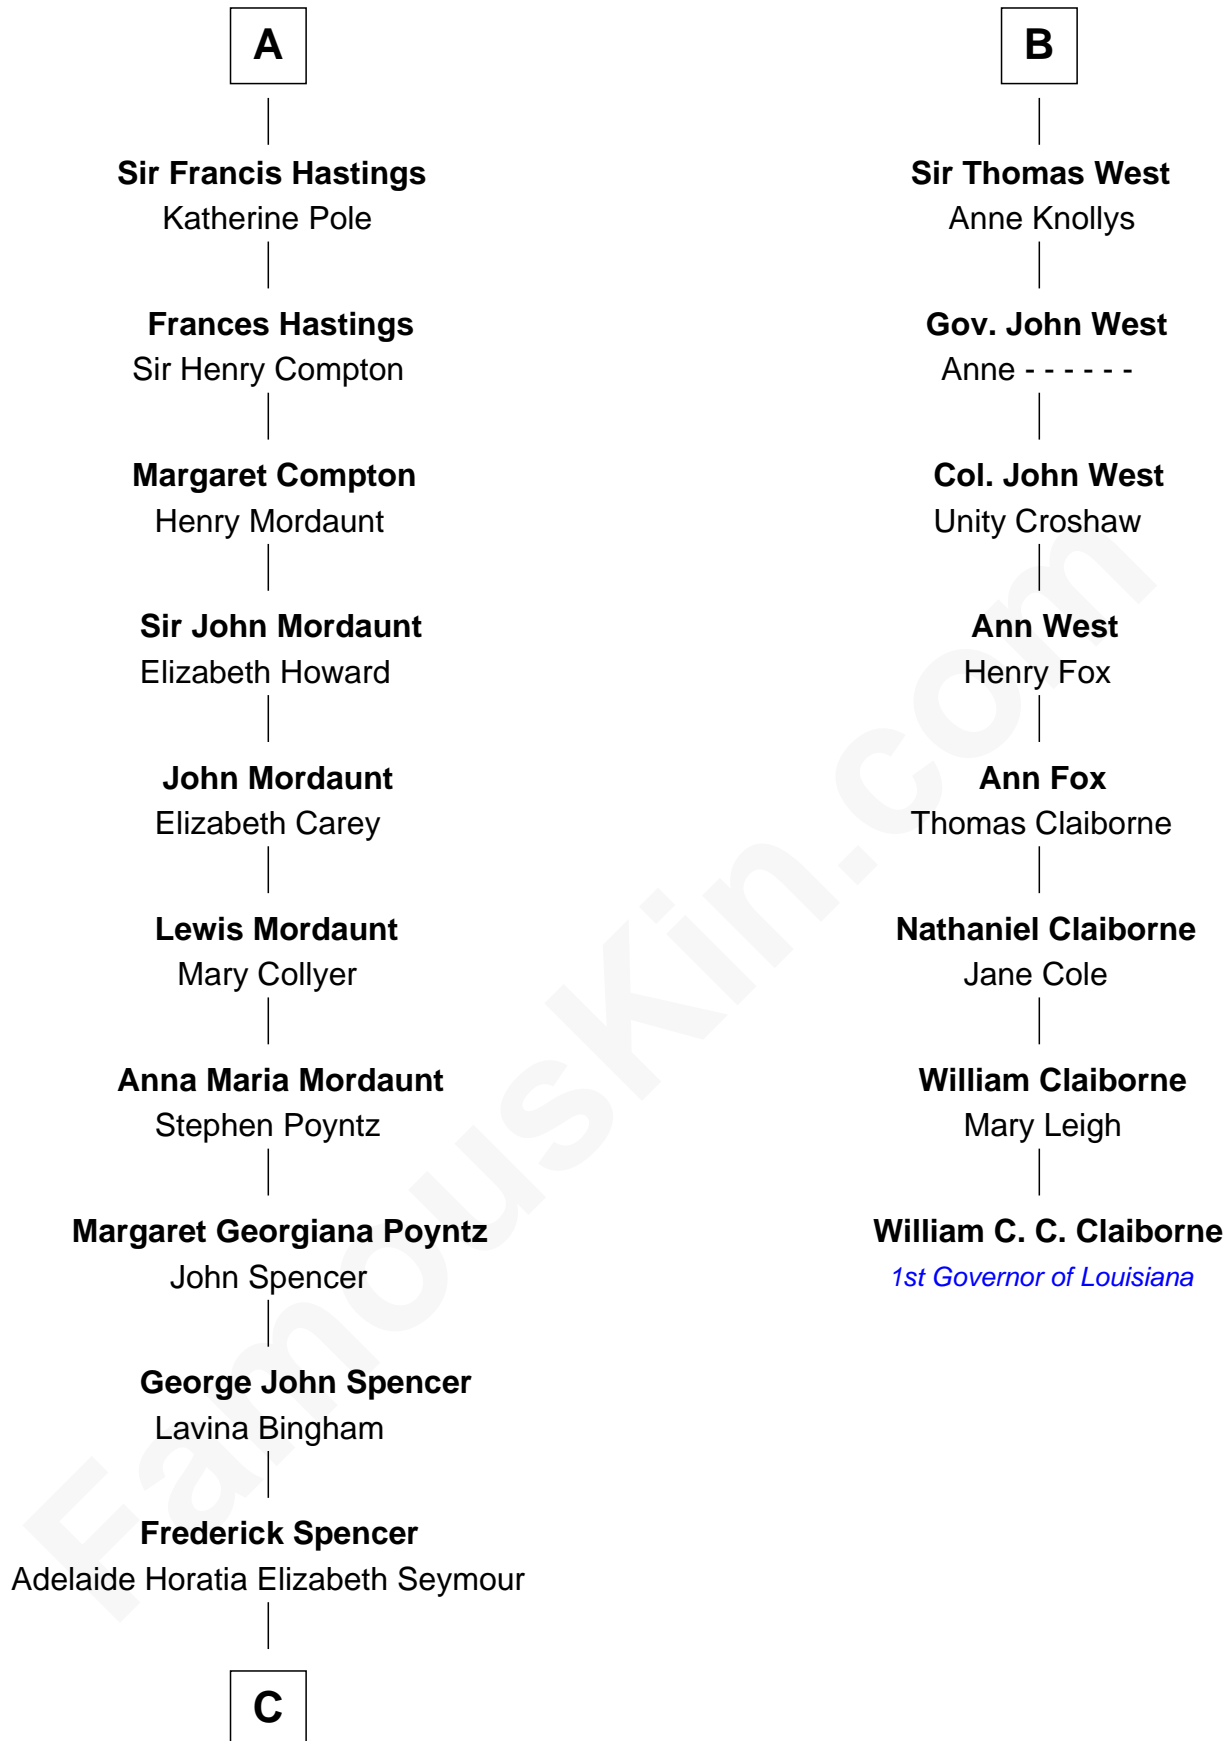

FamousKin.com

Relationship Chart of

Princess Diana

Princess of Wales

14th cousin 6 times removed of

William C. C. Claiborne
1st Governor of Louisiana

C

—
Charles Robert Spencer

Margaret Baring

—
Albert Edward John Spencer

Cynthia Elinor Beatrix Hamilton

—
Edward John Spencer

Frances Ruth Burke Roche

—
Princess Diana

Princess of Wales

FamousKin.com