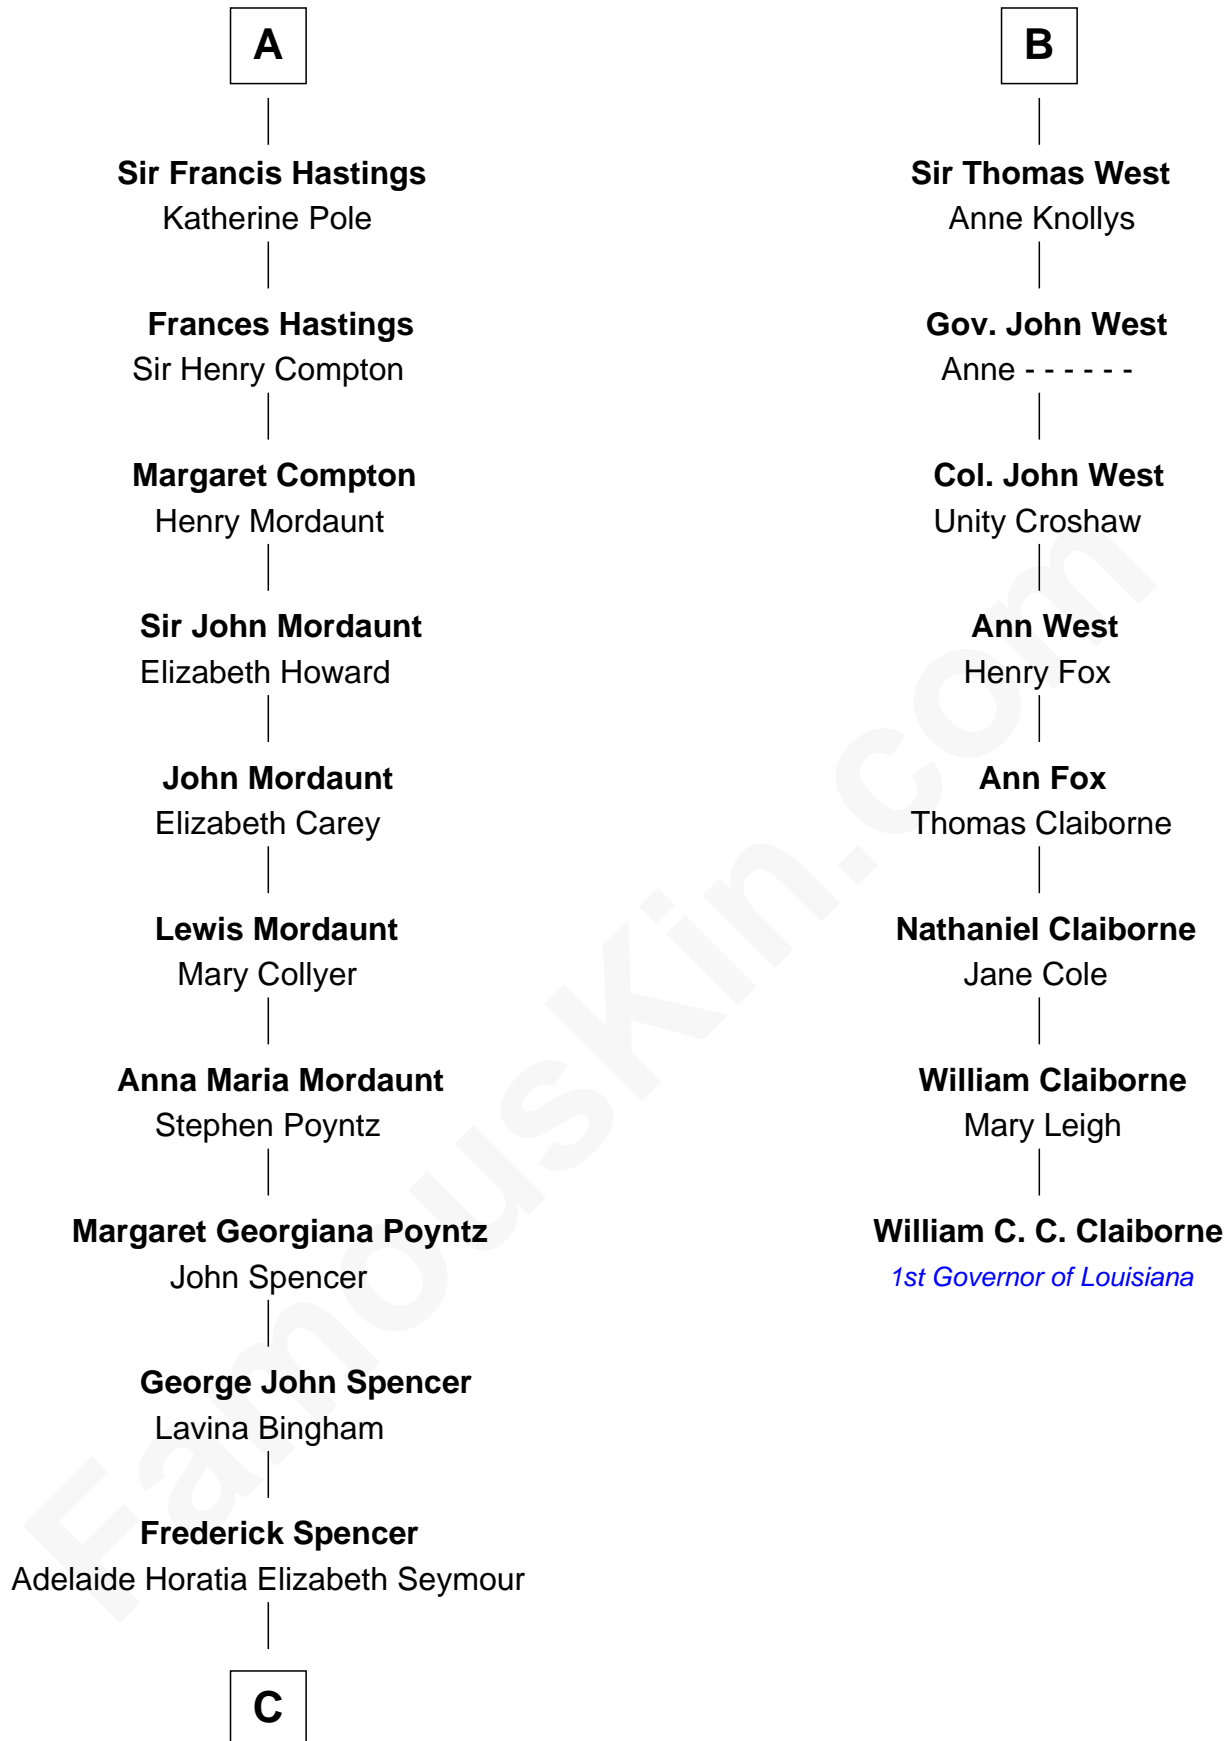

FamousKin.com

Relationship Chart of

Princess Diana

Princess of Wales

14th cousin 6 times removed of

William C. C. Claiborne
1st Governor of Louisiana

Sir Adam de Everingham

C

—
Charles Robert Spencer

Margaret Baring

—
Albert Edward John Spencer

Cynthia Elinor Beatrix Hamilton

—
Edward John Spencer

Frances Ruth Burke Roche

—
Princess Diana

Princess of Wales