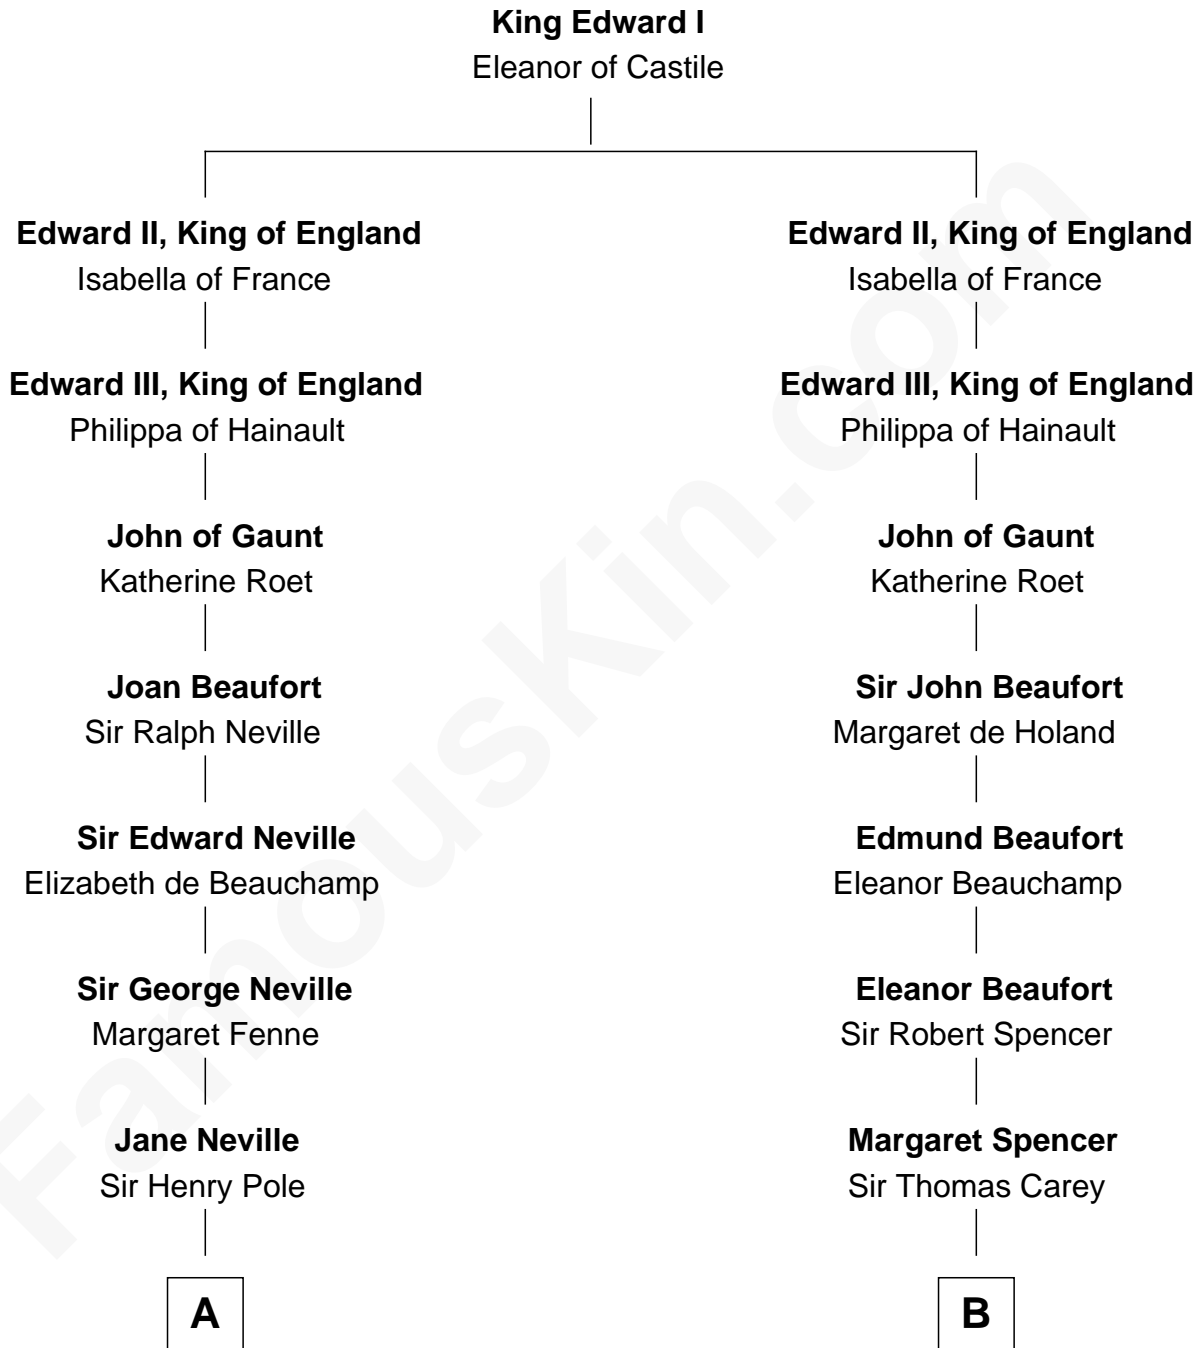

FamousKin.com

Relationship Chart of

Princess Diana

Princess of Wales

16th cousin 4 times removed of

William C. C. Claiborne
1st Governor of Louisiana

C

—
Charles Robert Spencer

Margaret Baring

—
Albert Edward John Spencer

Cynthia Elinor Beatrix Hamilton

—
Edward John Spencer

Frances Ruth Burke Roche

—
Princess Diana

Princess of Wales

FamousKin.com