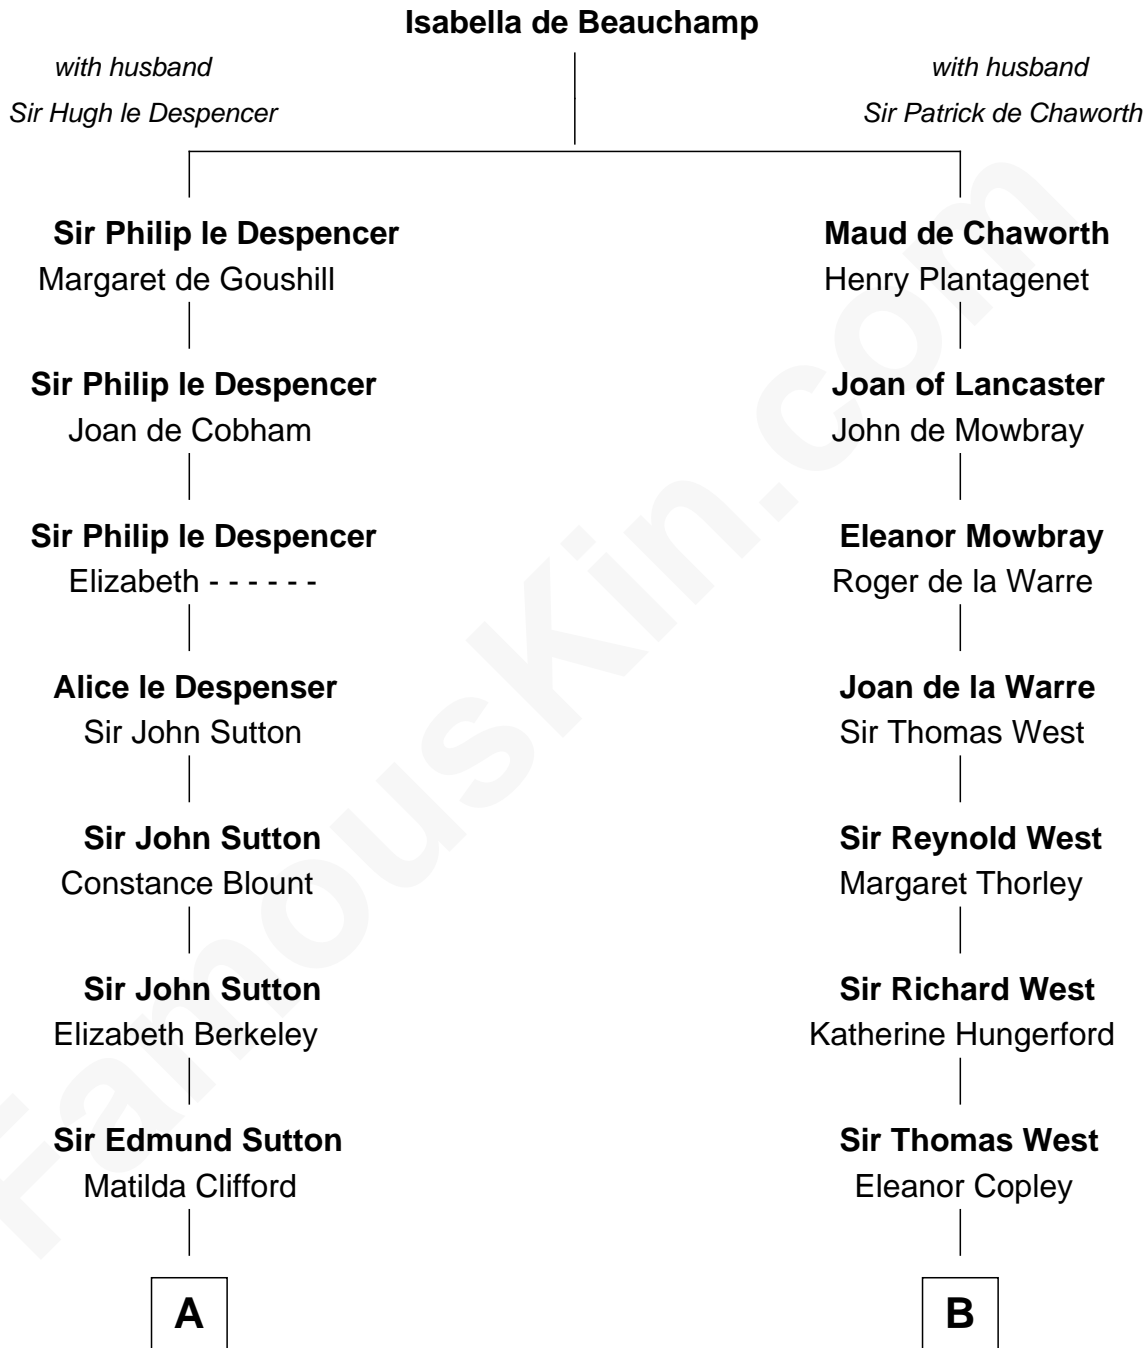

FamousKin.com
Relationship Chart of
Princess Diana
Princess of Wales

16th cousin 4 times removed of
William C. C. Claiborne
1st Governor of Louisiana

C

—
Charles Robert Spencer

Margaret Baring

—
Albert Edward John Spencer

Cynthia Elinor Beatrix Hamilton

—
Edward John Spencer

Frances Ruth Burke Roche

—
Princess Diana

Princess of Wales

FamousKin.com