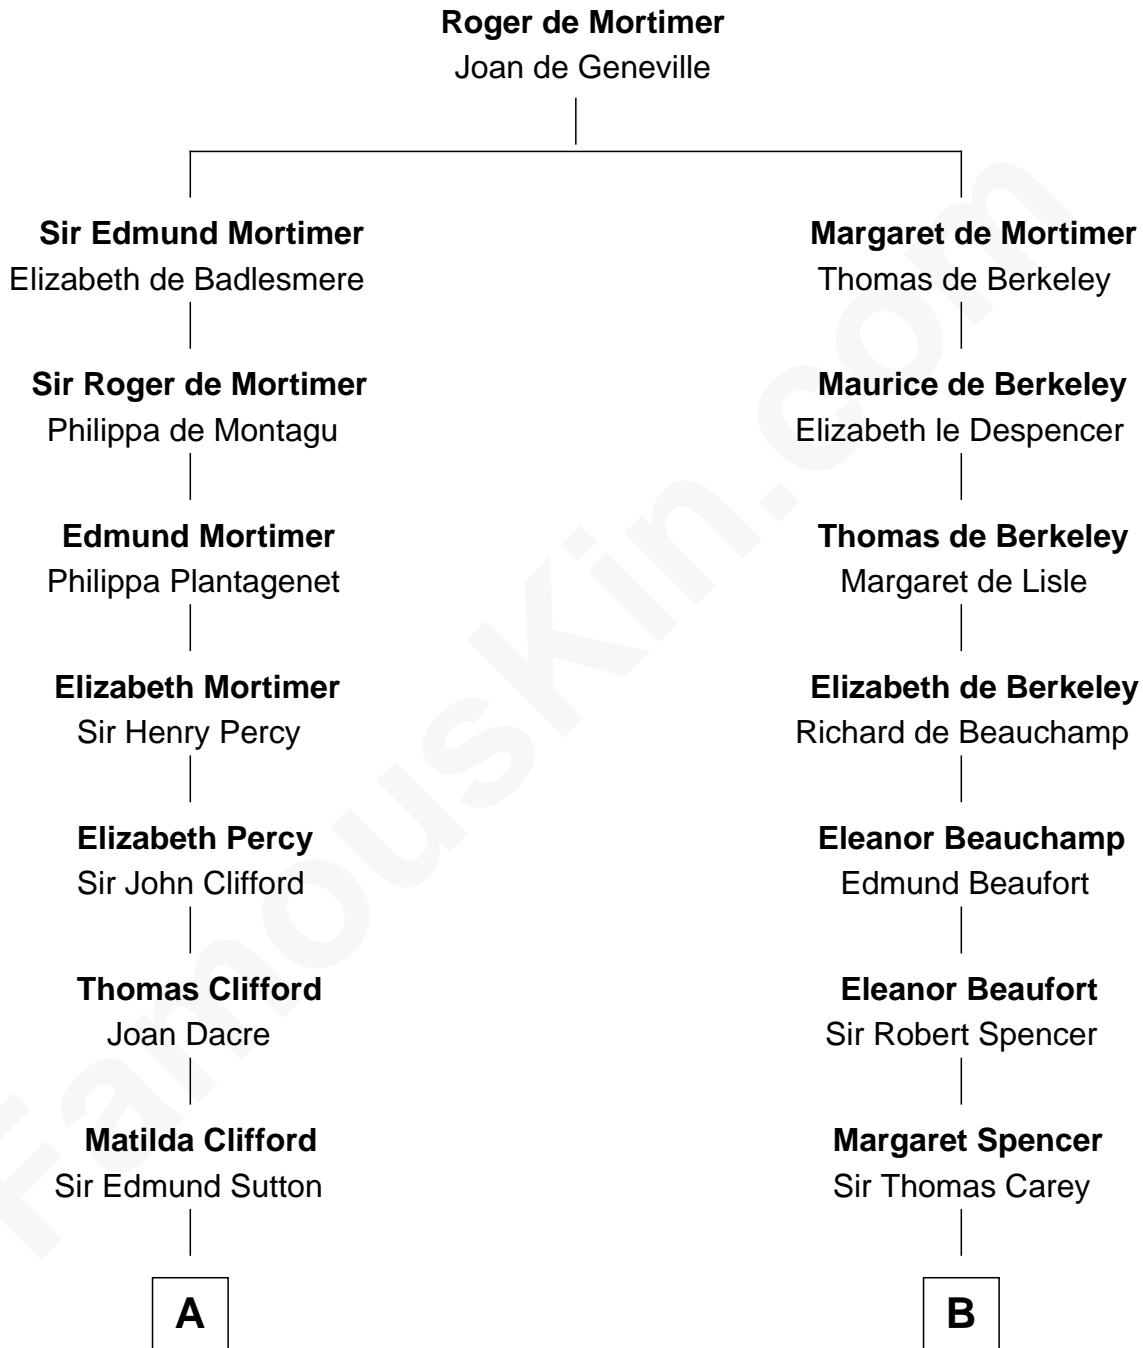

FamousKin.com

Relationship Chart of

Princess Diana

Princess of Wales

16th cousin 4 times removed of

William C. C. Claiborne
1st Governor of Louisiana

C

—
Charles Robert Spencer

Margaret Baring

—
Albert Edward John Spencer

Cynthia Elinor Beatrix Hamilton

—
Edward John Spencer

Frances Ruth Burke Roche

—
Princess Diana

Princess of Wales

FamousKin.com