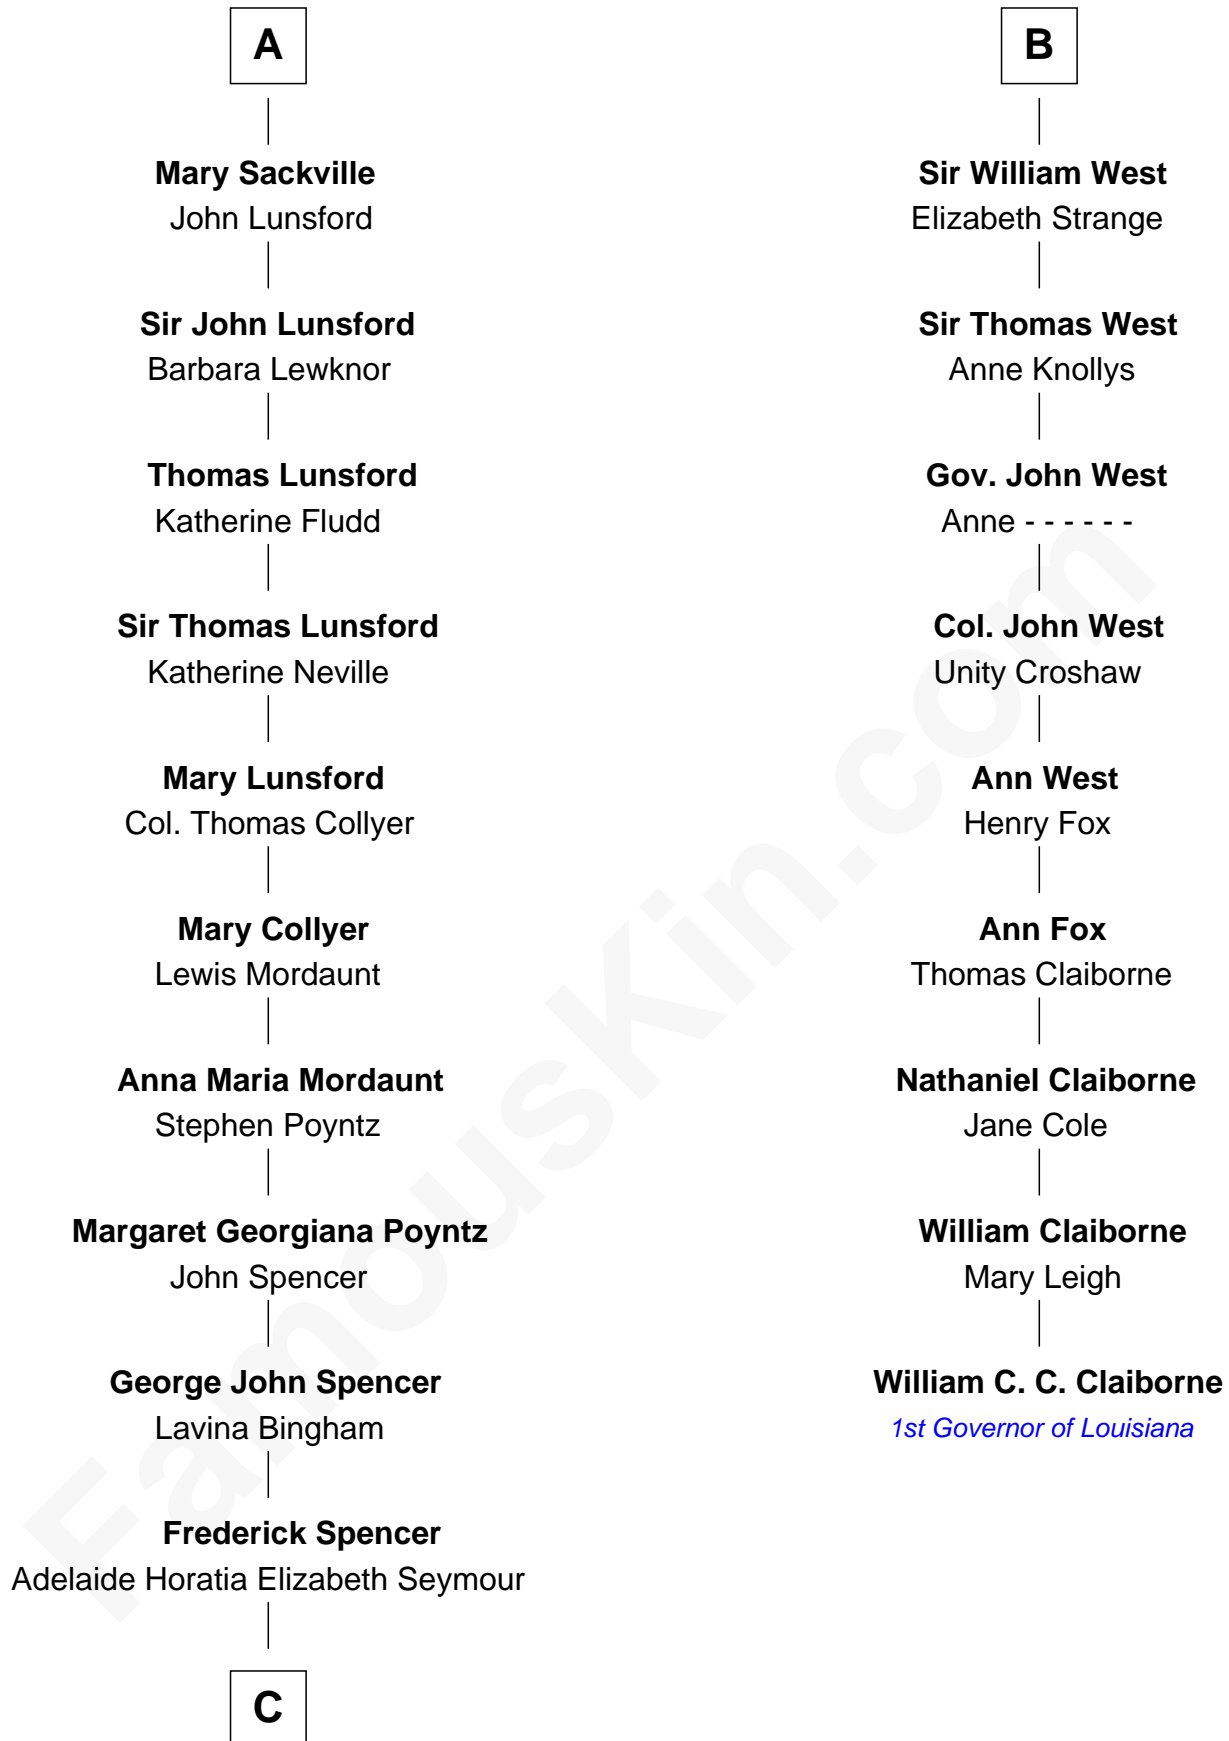

## Relationship Chart of

### Princess Diana

*Princess of Wales*

15th cousin 5 times removed of

**William C. C. Claiborne**  
*1st Governor of Louisiana*

**C**

—  
**Charles Robert Spencer**

Margaret Baring

—  
**Albert Edward John Spencer**