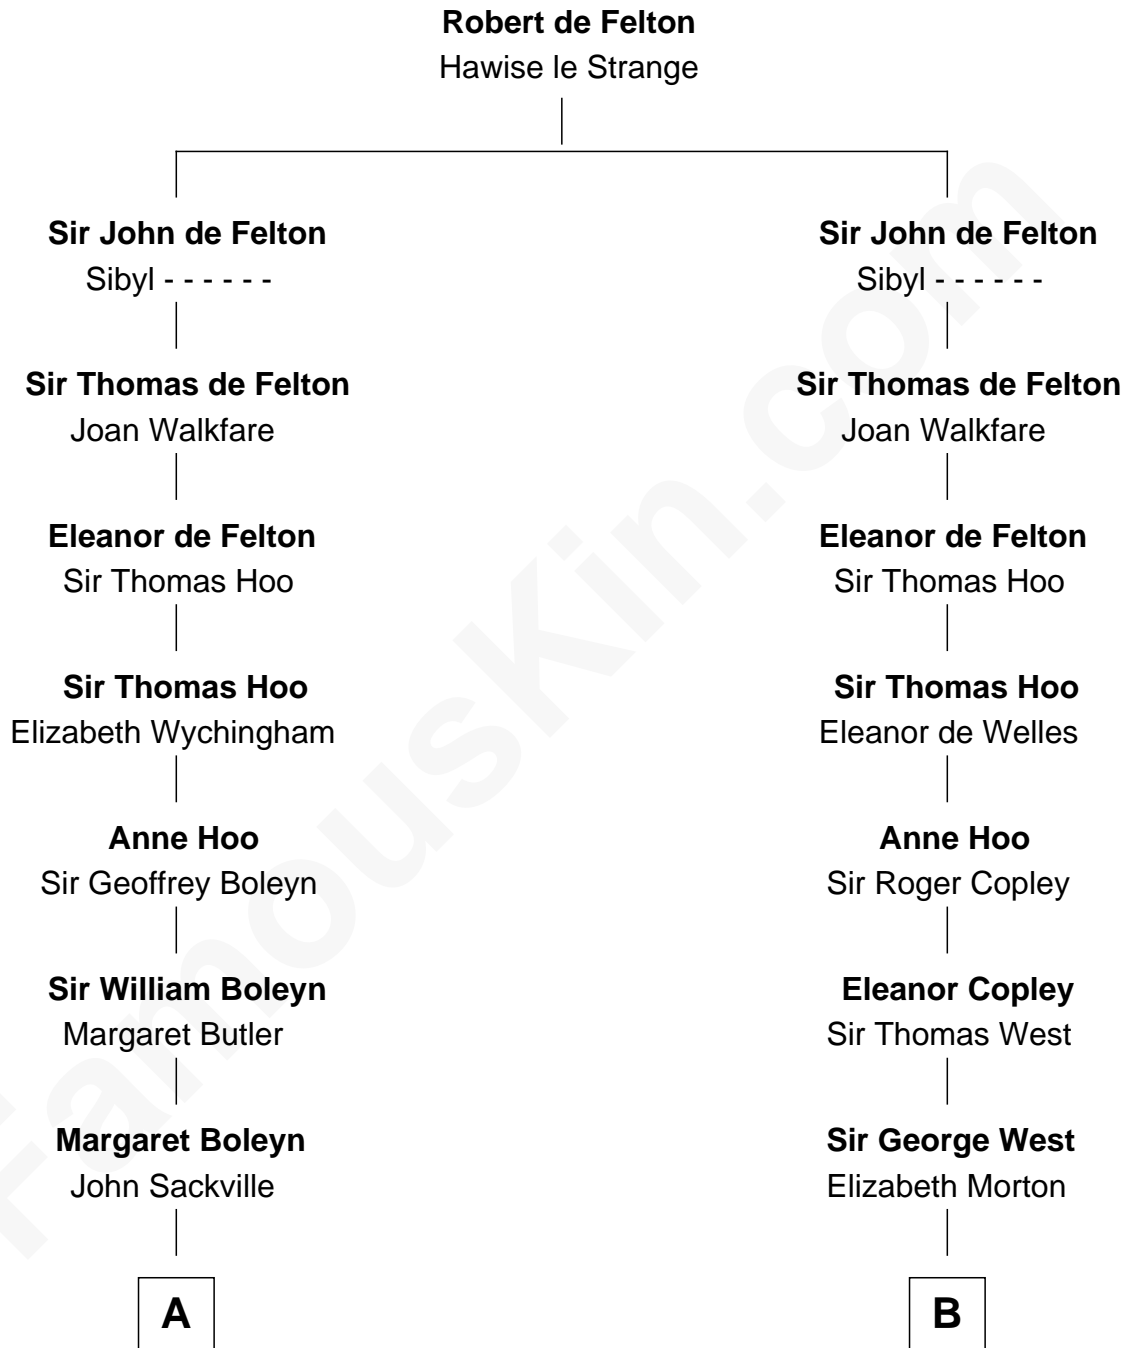

## Relationship Chart of

### Princess Diana

*Princess of Wales*

15th cousin 5 times removed of

**William C. C. Claiborne**  
*1st Governor of Louisiana*

**C**

—  
**Charles Robert Spencer**

Margaret Baring

—  
**Albert Edward John Spencer**

Cynthia Elinor Beatrix Hamilton

—  
**Edward John Spencer**

Frances Ruth Burke Roche

—  
**Princess Diana**

*Princess of Wales*

FamousKin.com