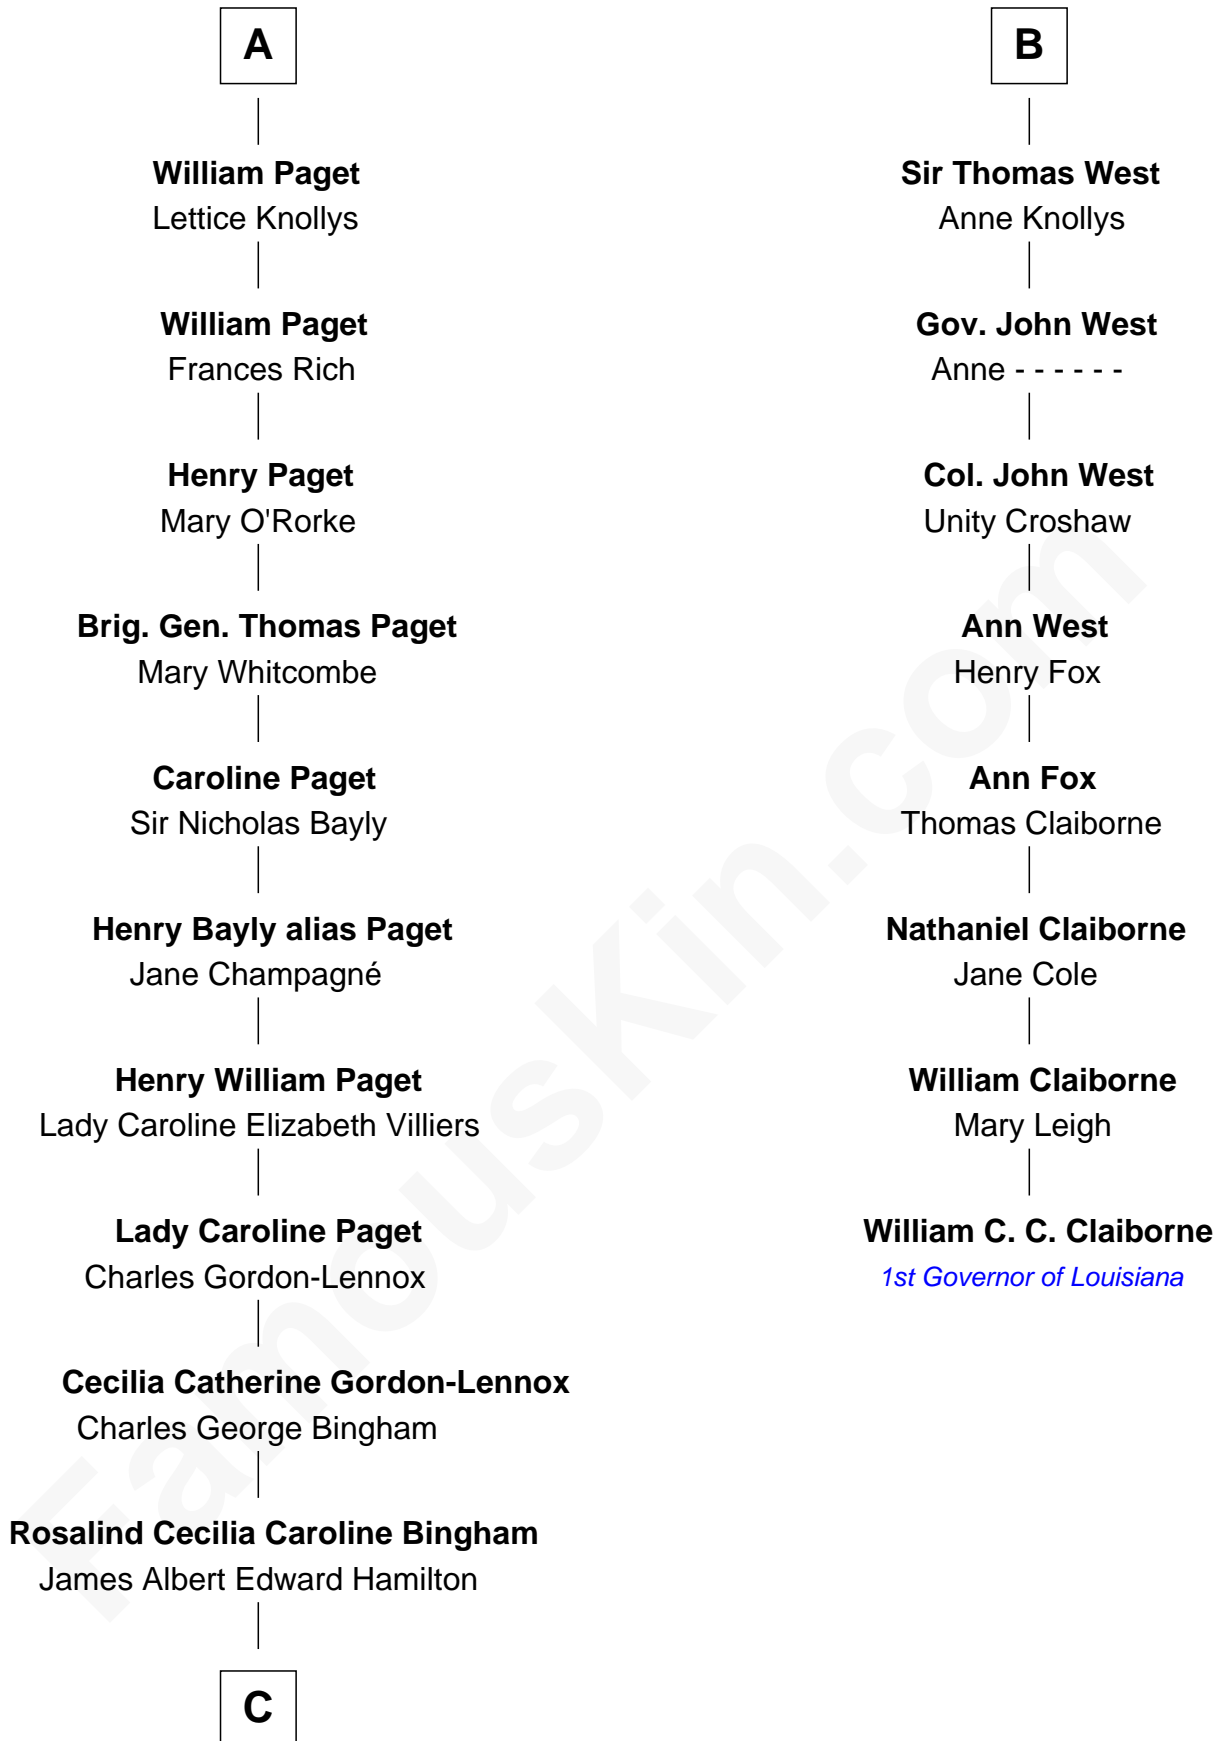

FamousKin.com
Relationship Chart of
Princess Diana
Princess of Wales

14th cousin 5 times removed of
William C. C. Claiborne
1st Governor of Louisiana

Sir Edmund Hussey

C

Cynthia Elinor Beatrix Hamilton

Albert Edward John Spencer

Edward John Spencer

Frances Ruth Burke Roche

Princess Diana

Princess of Wales

FamousKin.com