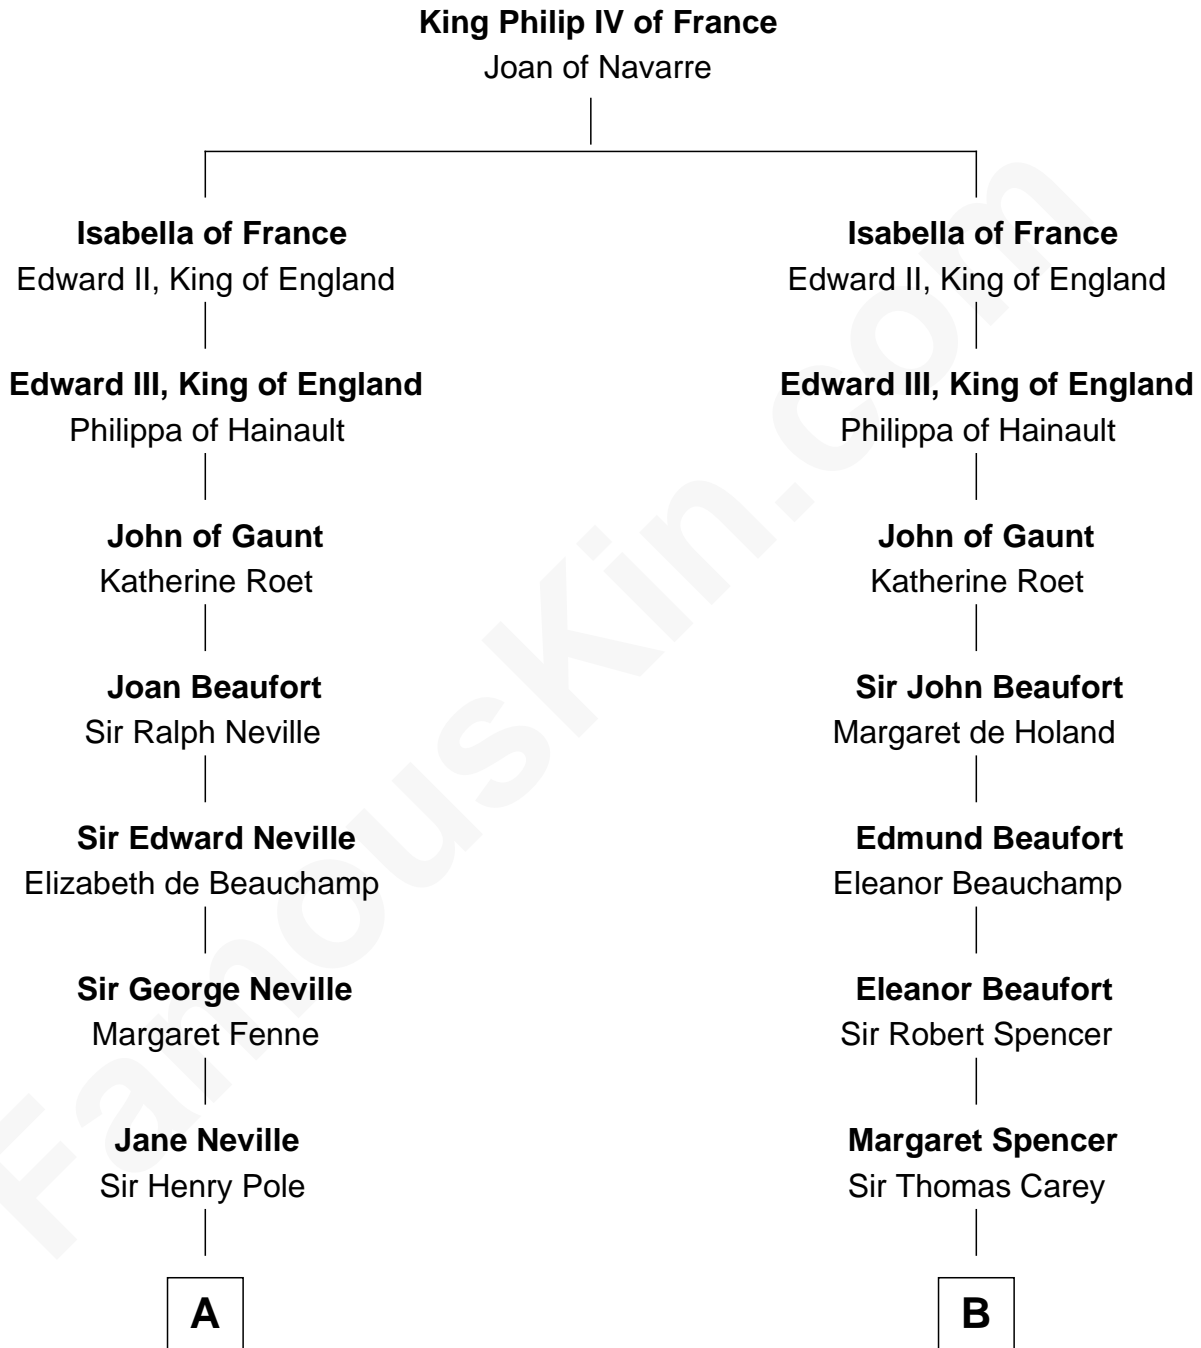

FamousKin.com

Relationship Chart of

Princess Diana

Princess of Wales

16th cousin 4 times removed of

William C. C. Claiborne
1st Governor of Louisiana

C

—
Charles Robert Spencer

Margaret Baring

—
Albert Edward John Spencer

Cynthia Elinor Beatrix Hamilton

—
Edward John Spencer

Frances Ruth Burke Roche

—
Princess Diana

Princess of Wales

FamousKin.com