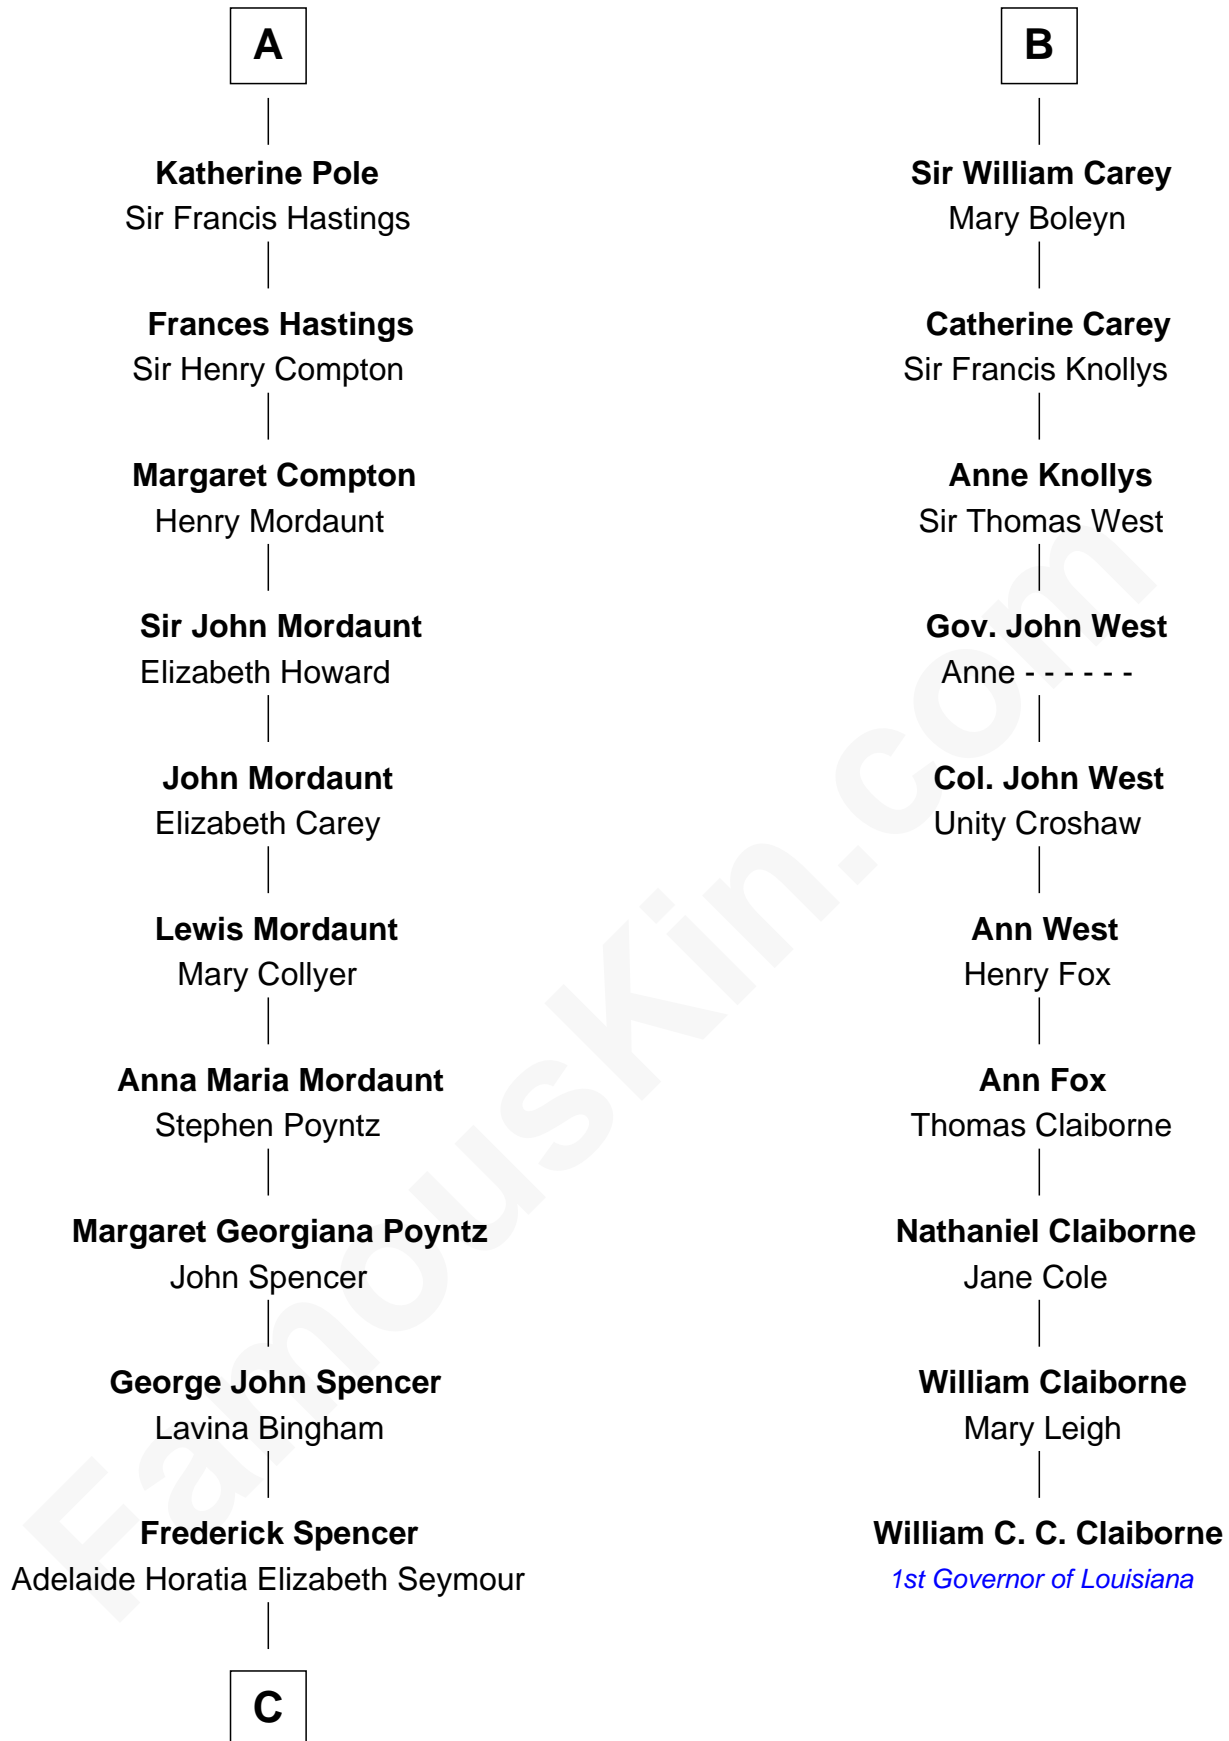

FamousKin.com

Relationship Chart of

Princess Diana

Princess of Wales

16th cousin 4 times removed of

William C. C. Claiborne
1st Governor of Louisiana

C

—
Charles Robert Spencer

Margaret Baring

—
Albert Edward John Spencer

Cynthia Elinor Beatrix Hamilton

—
Edward John Spencer

Frances Ruth Burke Roche

—
Princess Diana

Princess of Wales

FamousKin.com