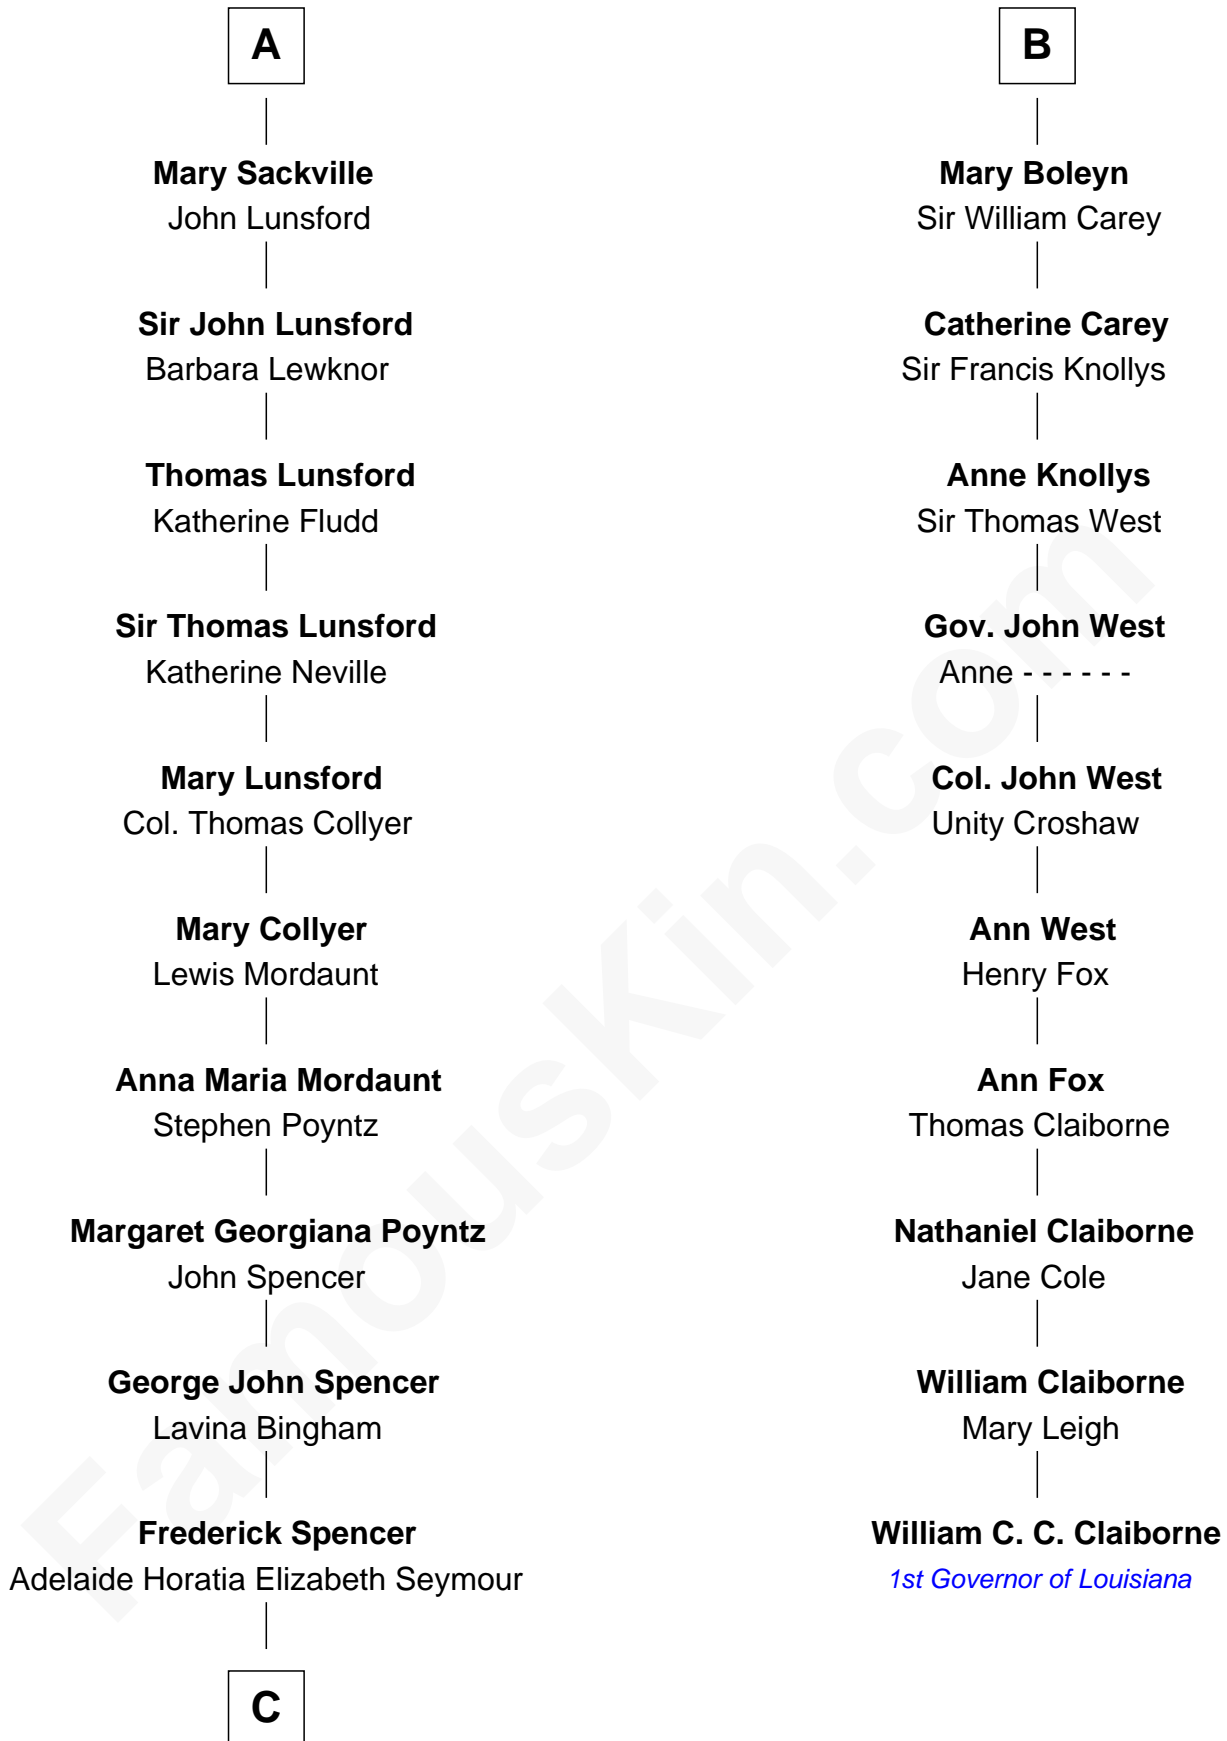

## Relationship Chart of

### Princess Diana

*Princess of Wales*

16th cousin 4 times removed of

**William C. C. Claiborne**  
*1st Governor of Louisiana*

**C**

—  
**Charles Robert Spencer**

Margaret Baring

—  
**Albert Edward John Spencer**

Cynthia Elinor Beatrix Hamilton

—  
**Edward John Spencer**

Frances Ruth Burke Roche

—  
**Princess Diana**

*Princess of Wales*

FamousKin.com