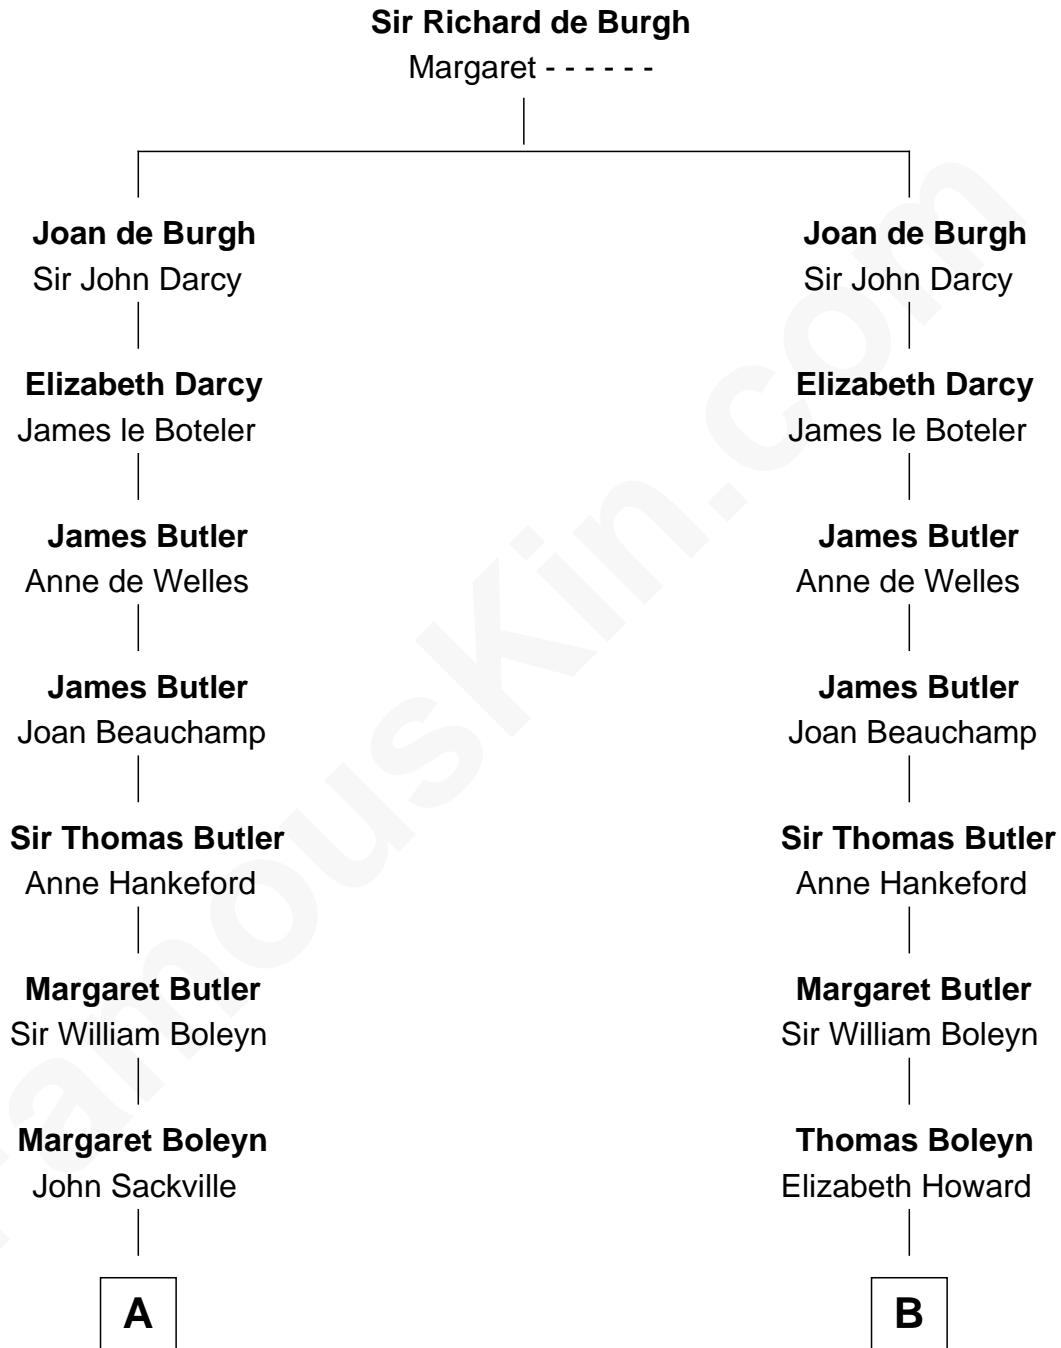

## Relationship Chart of

### Princess Diana

*Princess of Wales*

16th cousin 4 times removed of

**William C. C. Claiborne**  
*1st Governor of Louisiana*

**C**

—  
**Charles Robert Spencer**

Margaret Baring

—  
**Albert Edward John Spencer**

Cynthia Elinor Beatrix Hamilton

—  
**Edward John Spencer**

Frances Ruth Burke Roche

—  
**Princess Diana**

*Princess of Wales*

FamousKin.com