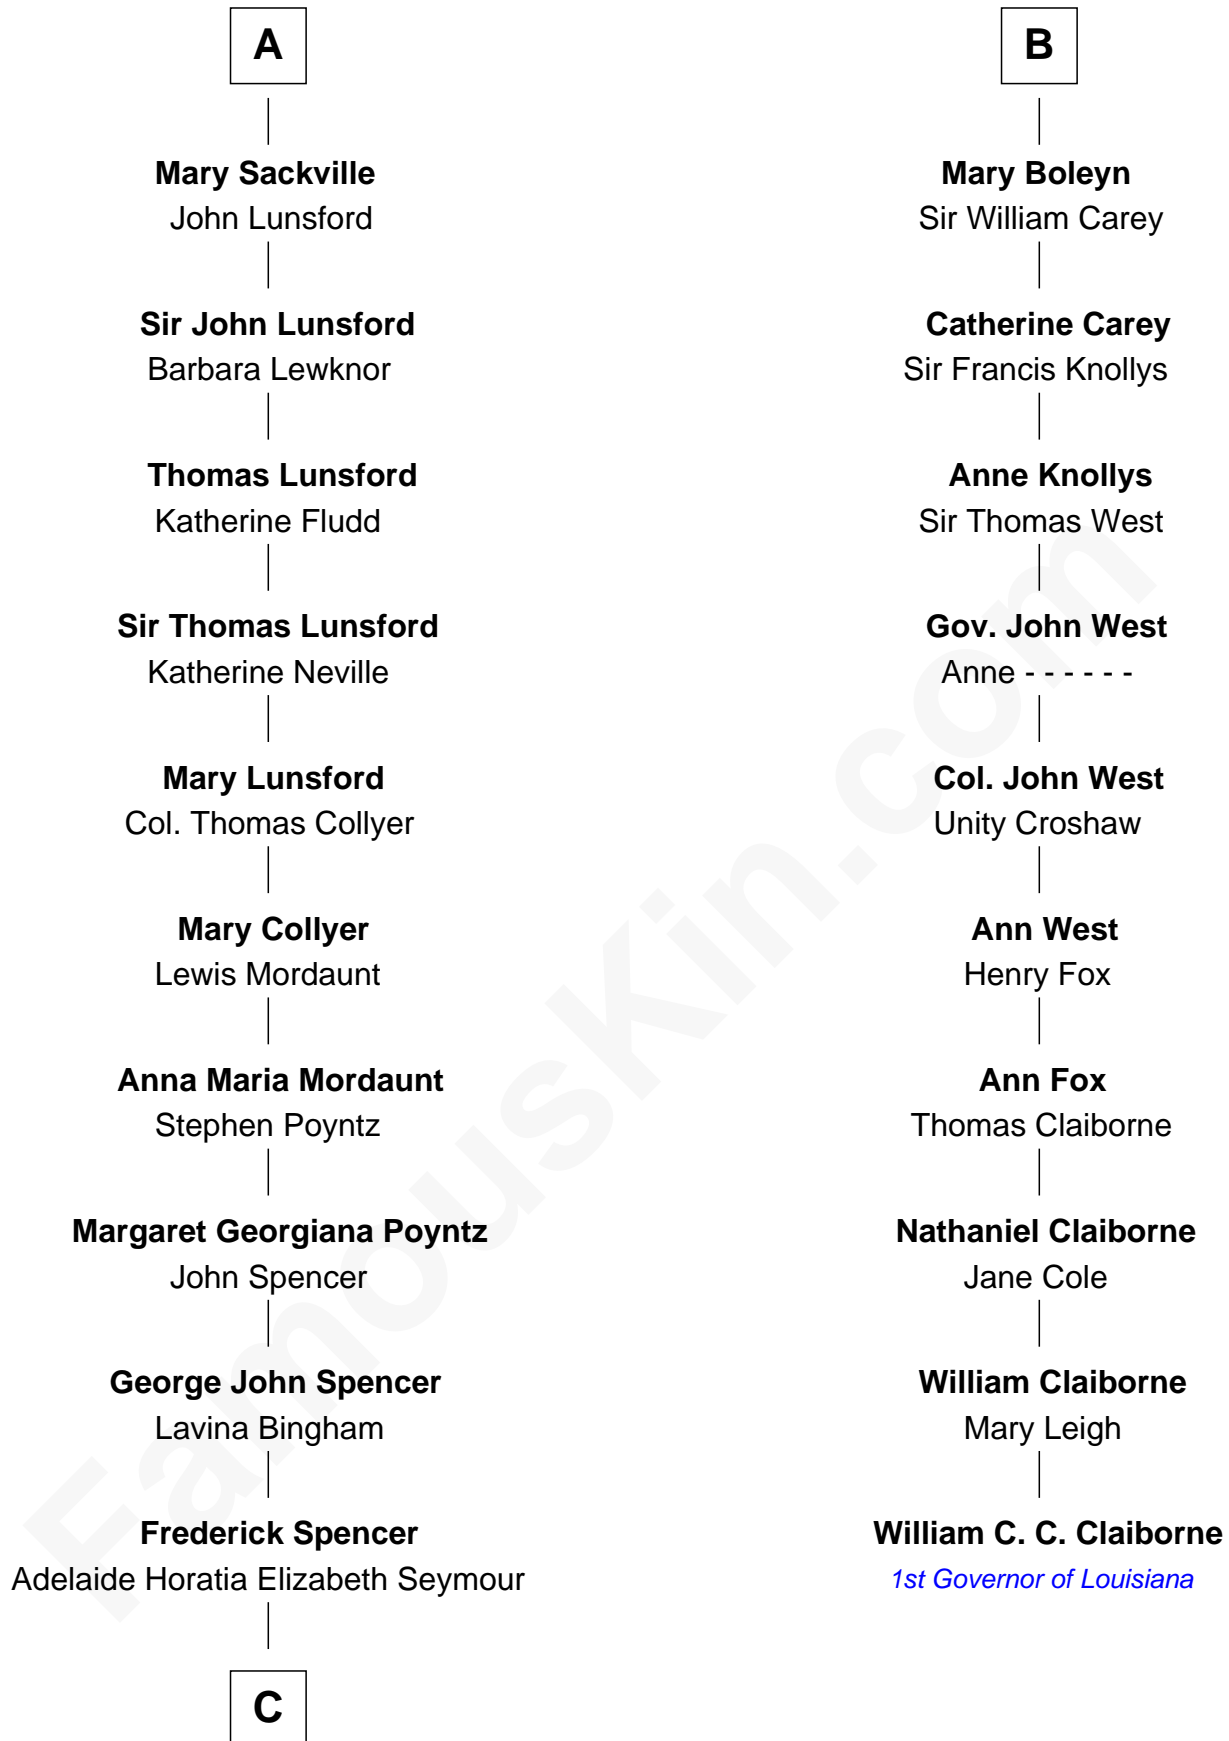

FamousKin.com Relationship Chart of

Princess Diana

Princess of Wales

16th cousin 4 times removed of

William C. C. Claiborne

1st Governor of Louisiana

C

—
Charles Robert Spencer

Margaret Baring

—
Albert Edward John Spencer

Cynthia Elinor Beatrix Hamilton

—
Edward John Spencer

Frances Ruth Burke Roche

—
Princess Diana

Princess of Wales

FamousKin.com