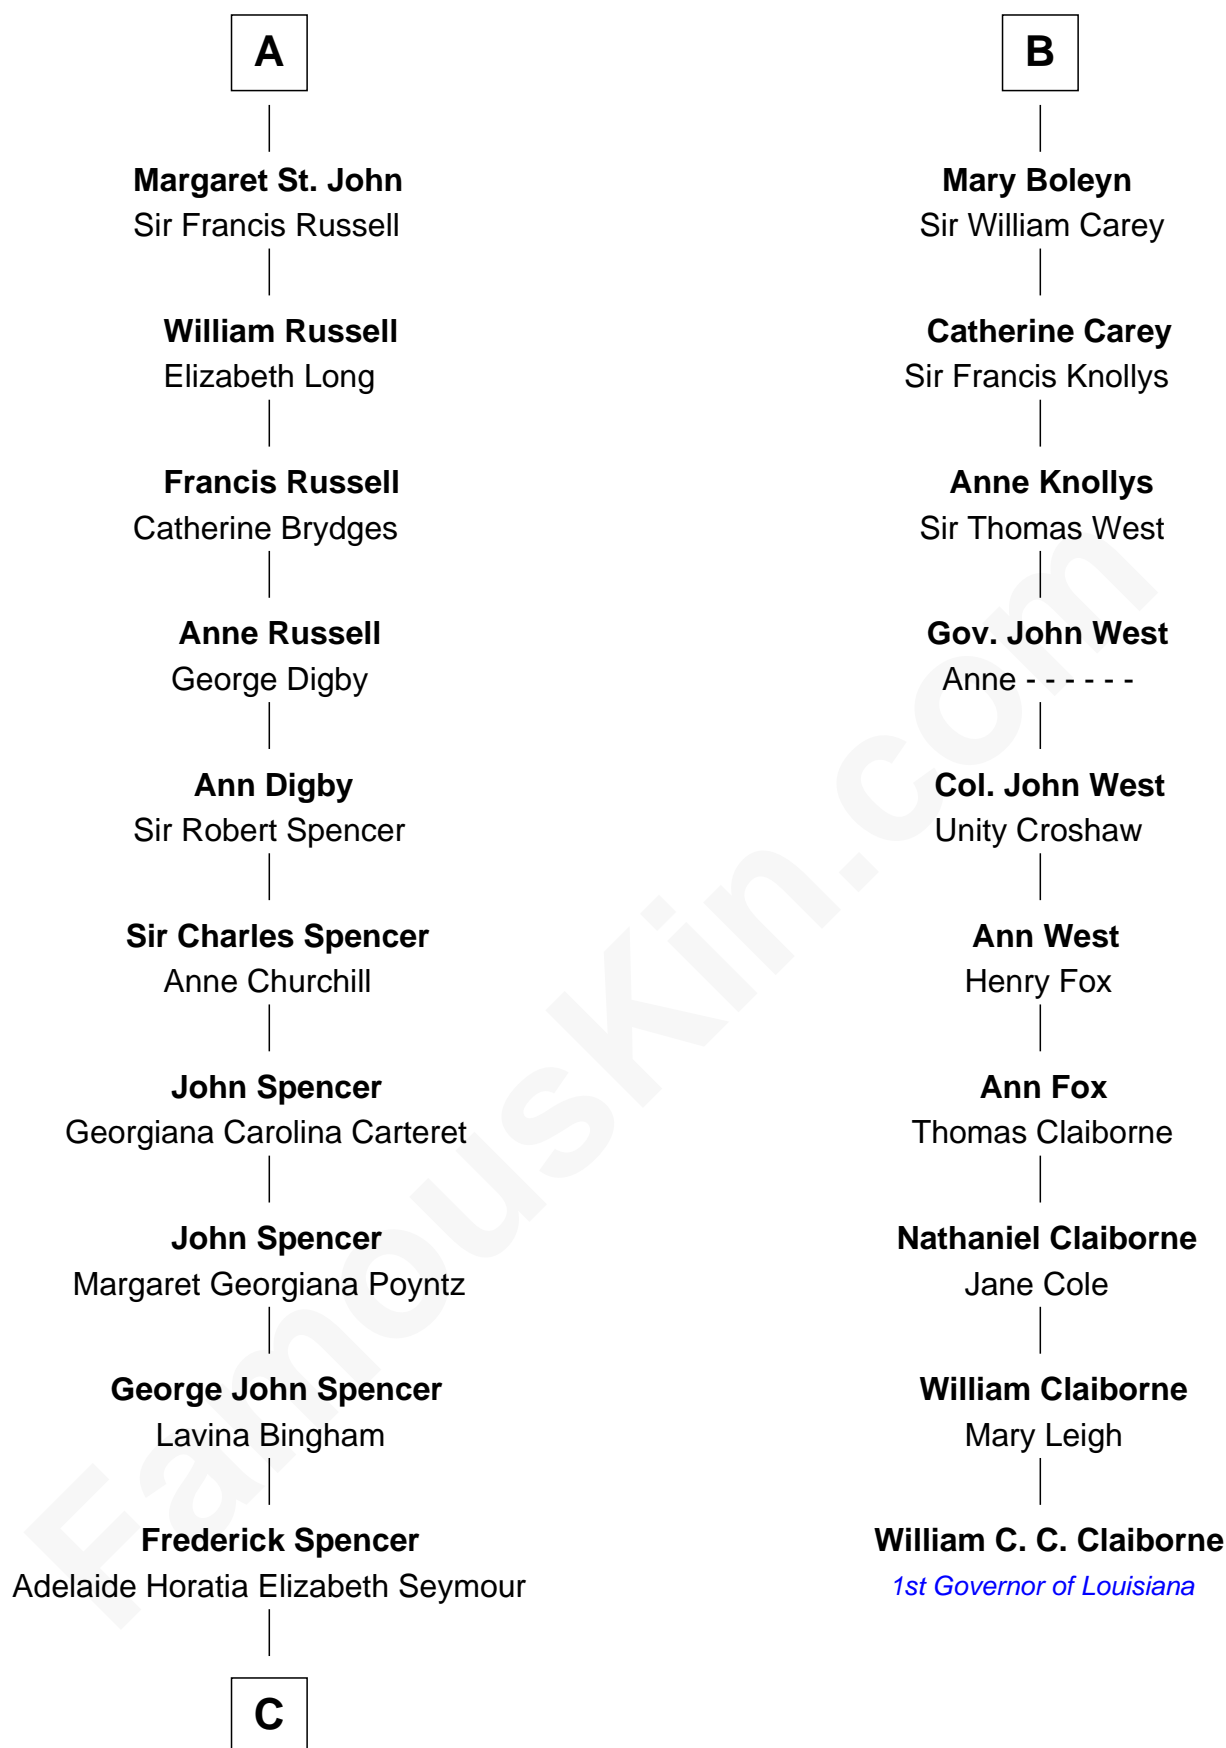

## Relationship Chart of

### Princess Diana

*Princess of Wales*

16th cousin 4 times removed of

**William C. C. Claiborne**  
*1st Governor of Louisiana*

**Sir Robert d'Ufford**

-----

**C**

—  
**Charles Robert Spencer**

Margaret Baring

—  
**Albert Edward John Spencer**

Cynthia Elinor Beatrix Hamilton

—  
**Edward John Spencer**

Frances Ruth Burke Roche

—  
**Princess Diana**

*Princess of Wales*

FamousKin.com