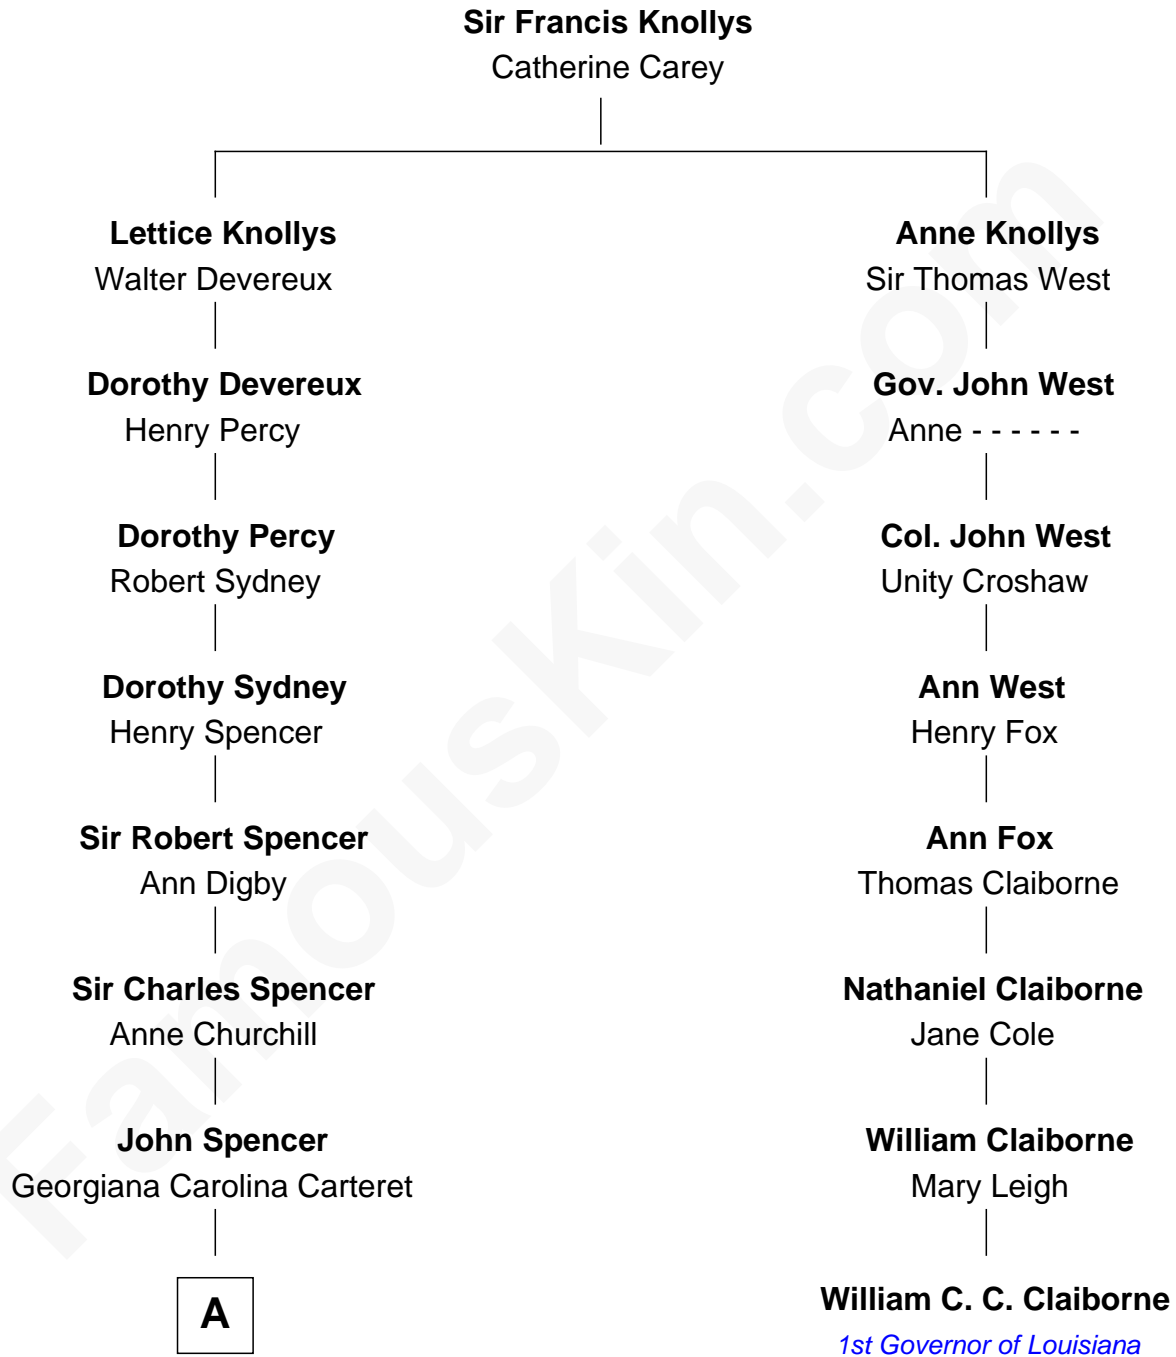

**FamousKin.com**  
**Relationship Chart of**  
**Princess Diana**  
*Princess of Wales*

7th cousin 6 times removed of  
**William C. C. Claiborne**  
*1st Governor of Louisiana*

**A**

—  
**John Spencer**  
Margaret Georgiana Poyntz

—  
**George John Spencer**  
Lavina Bingham

—  
**Frederick Spencer**  
Adelaide Horatia Elizabeth Seymour

—  
**Charles Robert Spencer**  
Margaret Baring

—  
**Albert Edward John Spencer**  
Cynthia Elinor Beatrix Hamilton

—  
**Edward John Spencer**  
Frances Ruth Burke Roche

—  
**Princess Diana**  
*Princess of Wales*