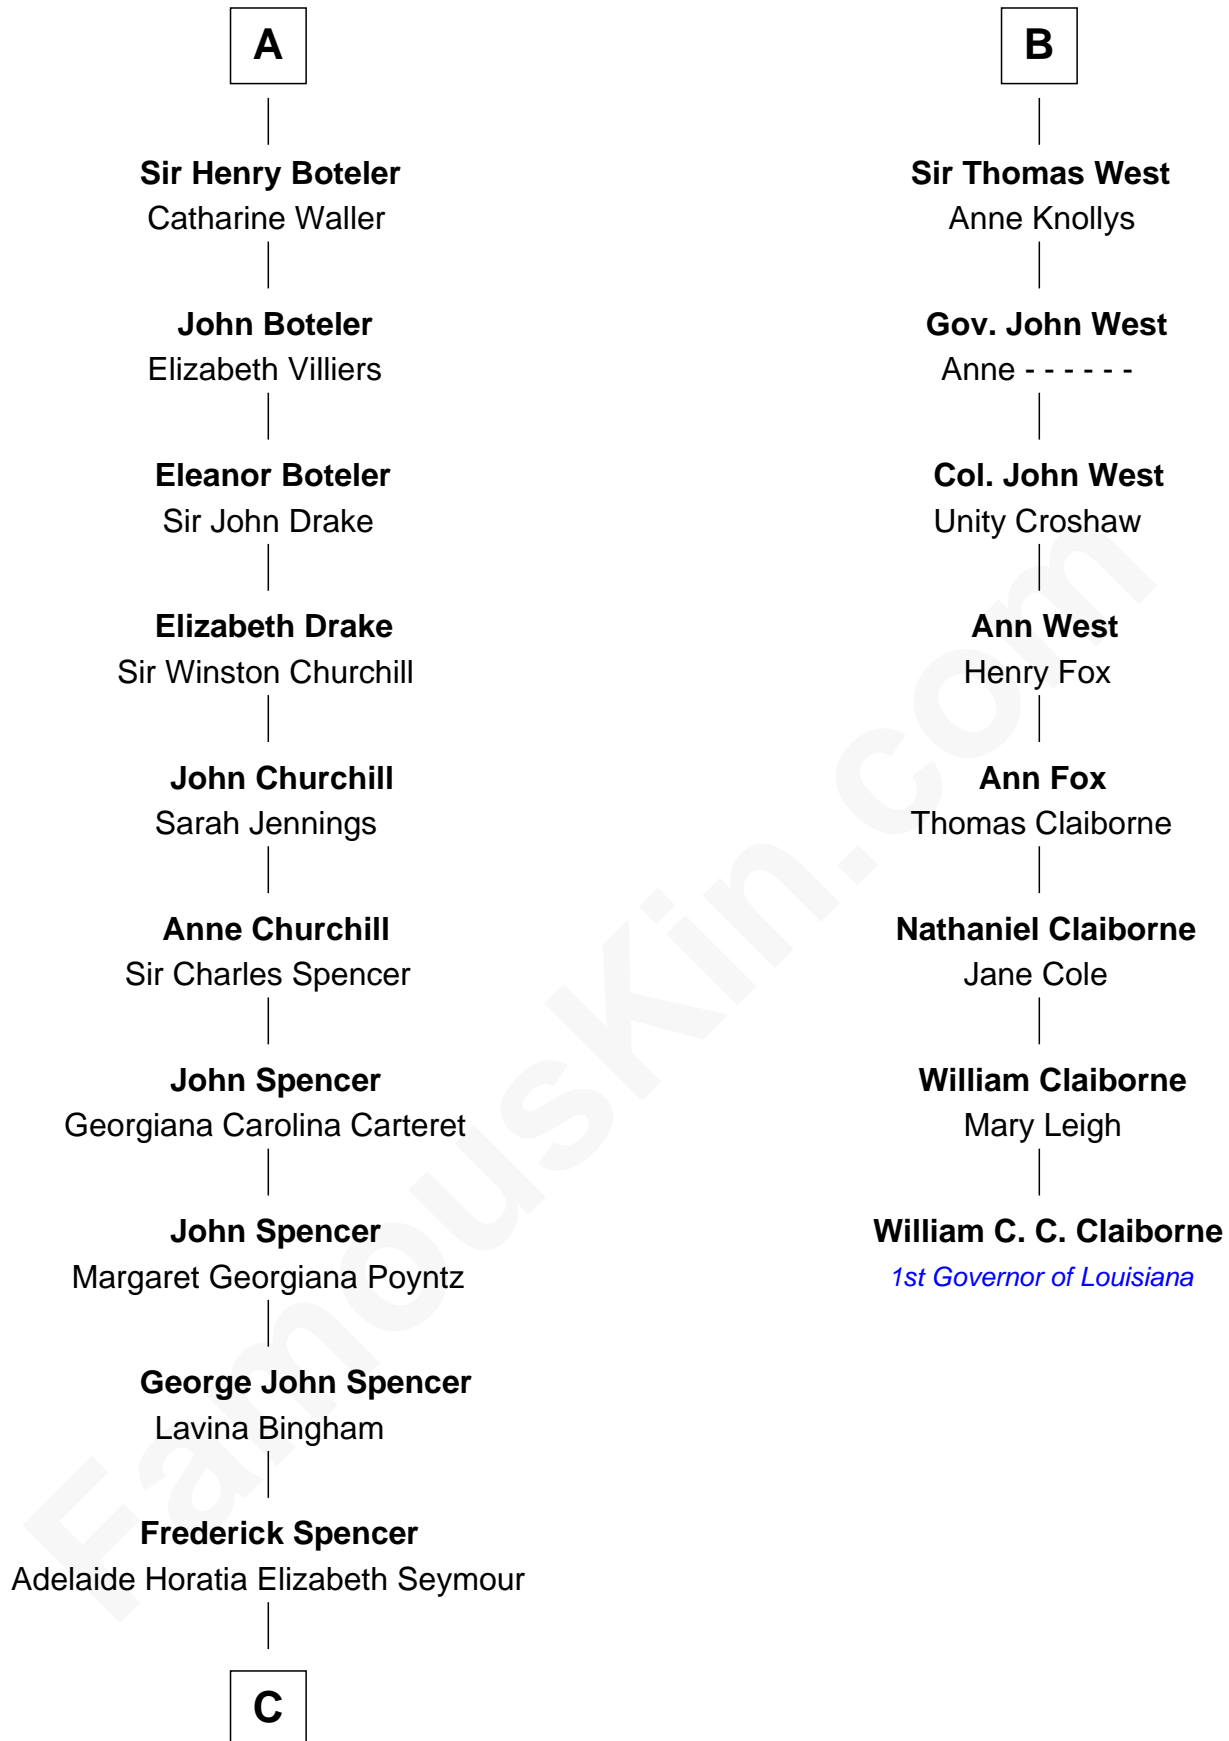

FamousKin.com

Relationship Chart of

Princess Diana

Princess of Wales

14th cousin 6 times removed of

William C. C. Claiborne
1st Governor of Louisiana

Sir John de Wingfield
Eleanor de Glanville

C

—
Charles Robert Spencer

Margaret Baring

—
Albert Edward John Spencer

Cynthia Elinor Beatrix Hamilton

—
Edward John Spencer

Frances Ruth Burke Roche

—
Princess Diana

Princess of Wales