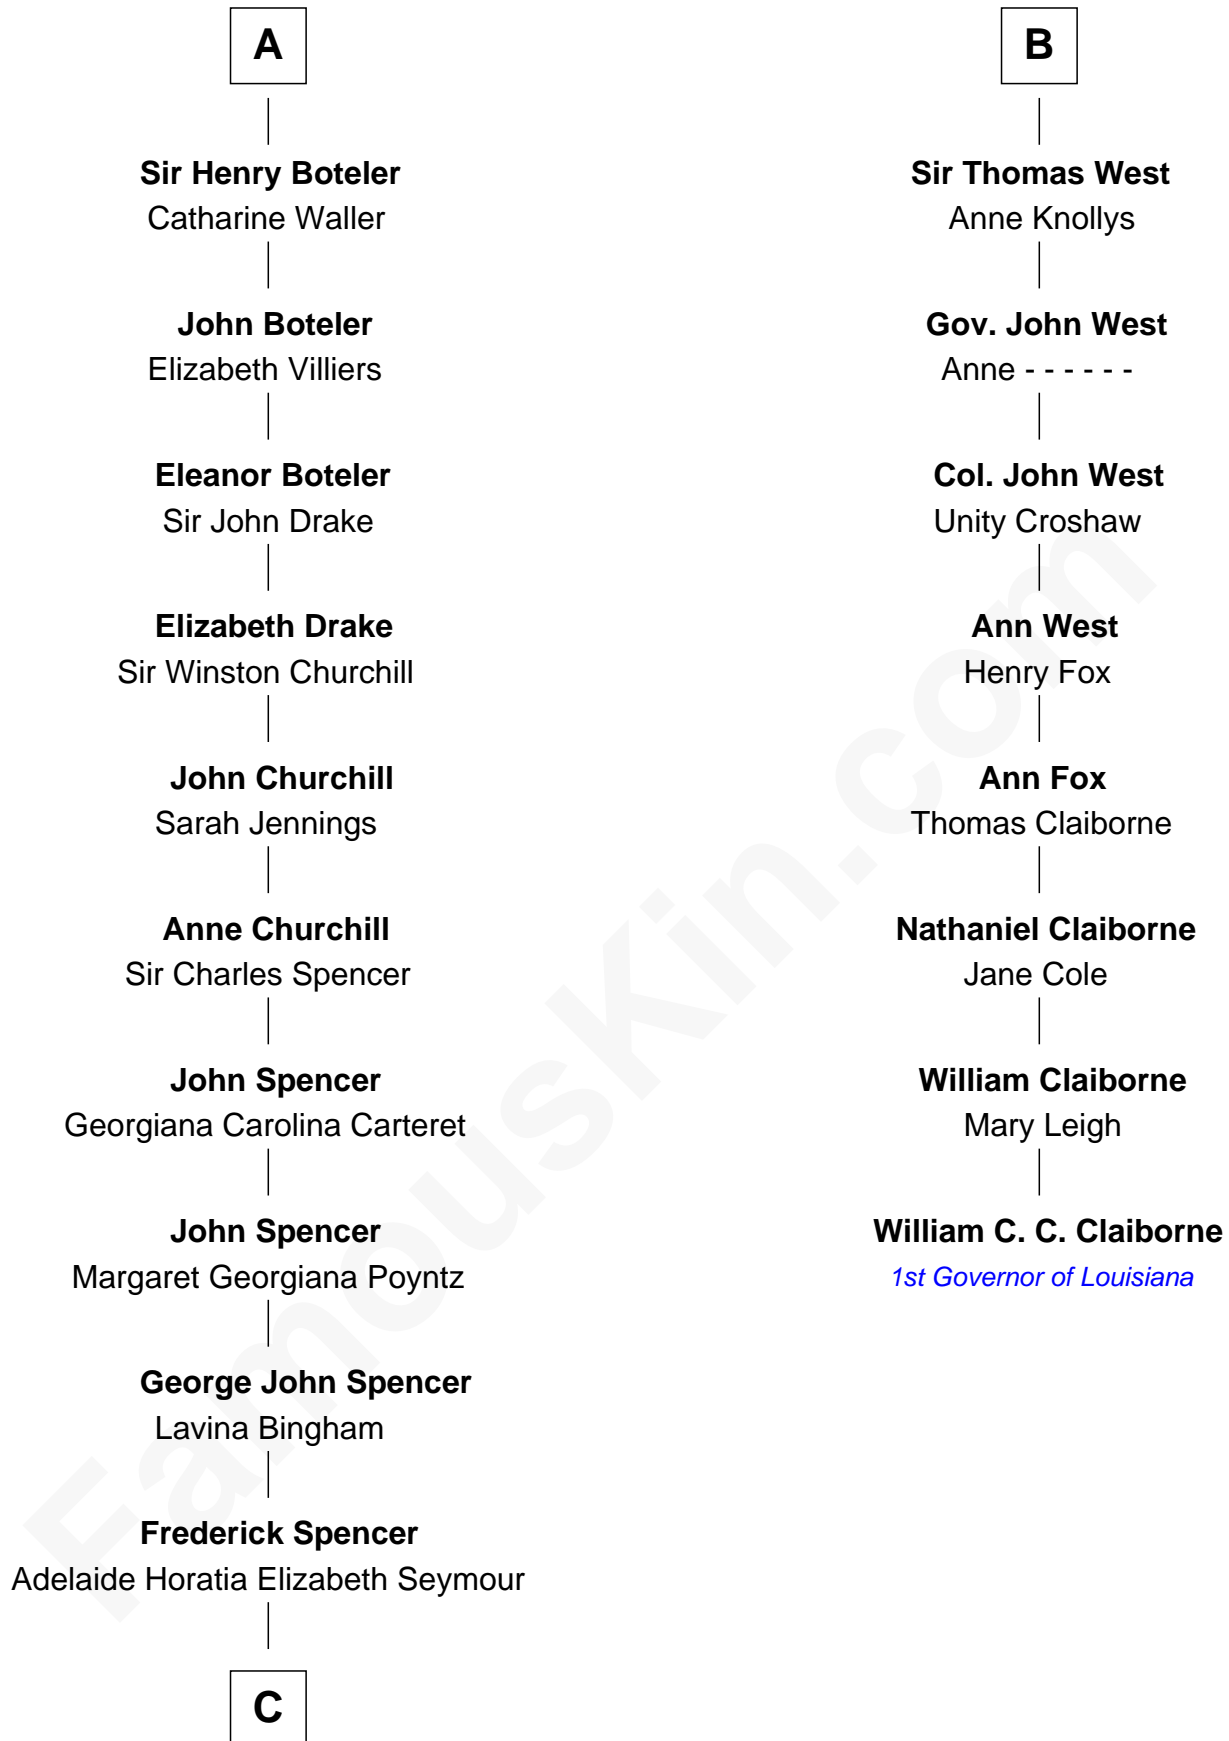

FamousKin.com
Relationship Chart of
Princess Diana
Princess of Wales

14th cousin 6 times removed of
William C. C. Claiborne
1st Governor of Louisiana

C

—
Charles Robert Spencer

Margaret Baring

—
Albert Edward John Spencer

Cynthia Elinor Beatrix Hamilton

—
Edward John Spencer

Frances Ruth Burke Roche

—
Princess Diana

Princess of Wales

FamousKin.com