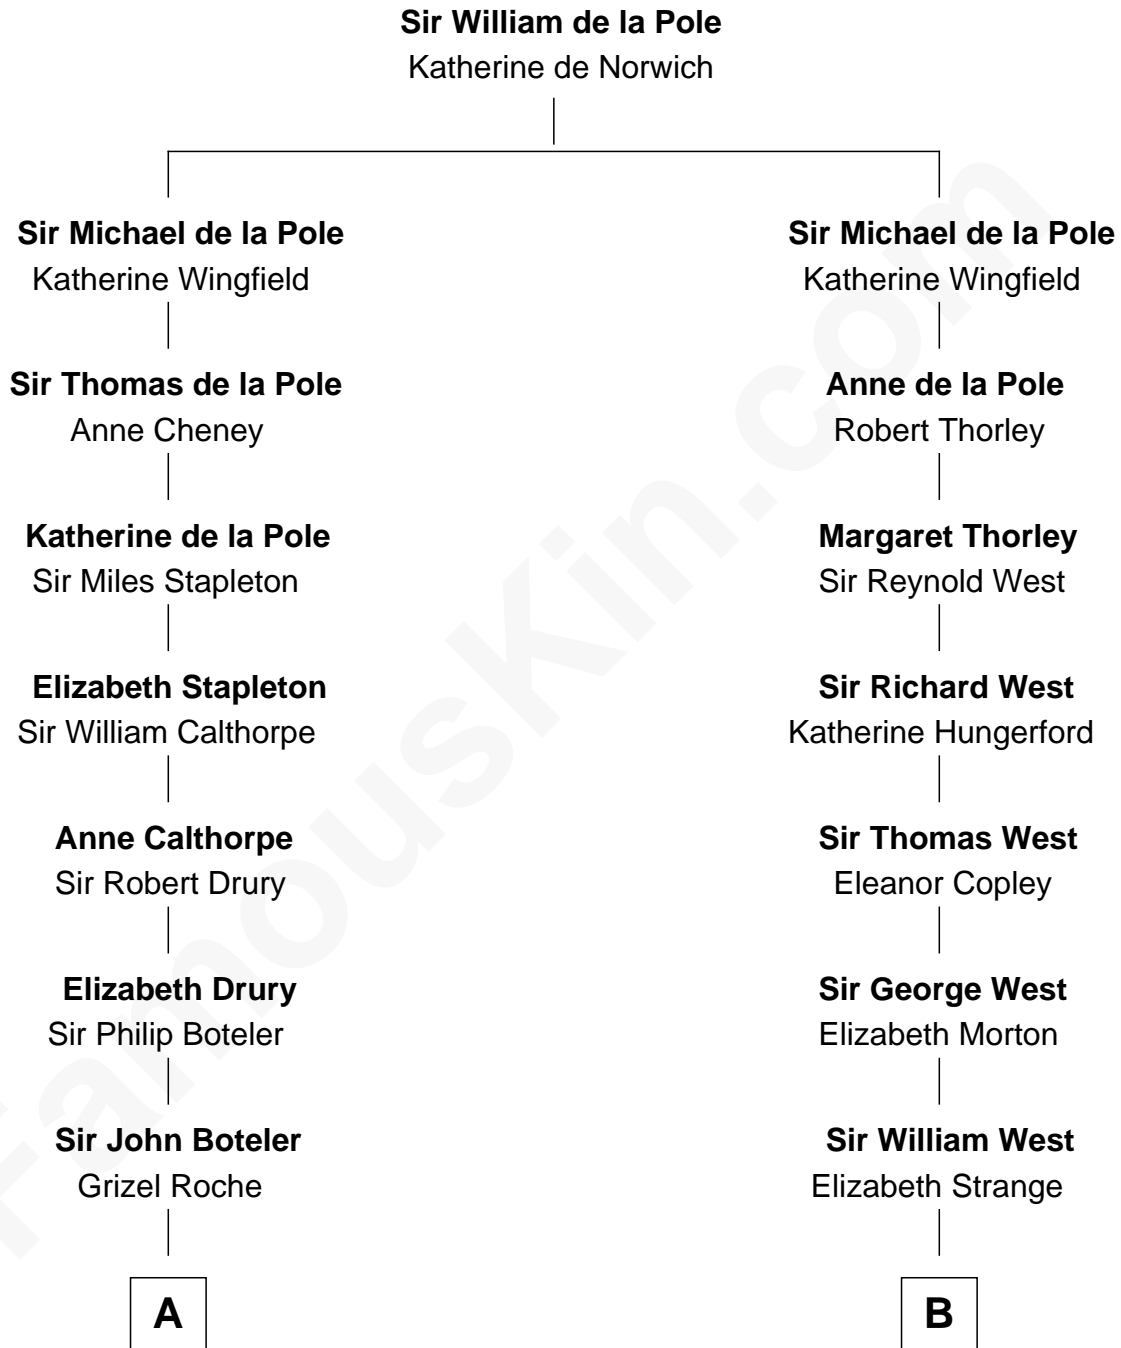

FamousKin.com
Relationship Chart of
Princess Diana
Princess of Wales

14th cousin 6 times removed of
William C. C. Claiborne
1st Governor of Louisiana

C

—
Charles Robert Spencer

Margaret Baring

—
Albert Edward John Spencer

Cynthia Elinor Beatrix Hamilton

—
Edward John Spencer

Frances Ruth Burke Roche

—
Princess Diana

Princess of Wales

FamousKin.com