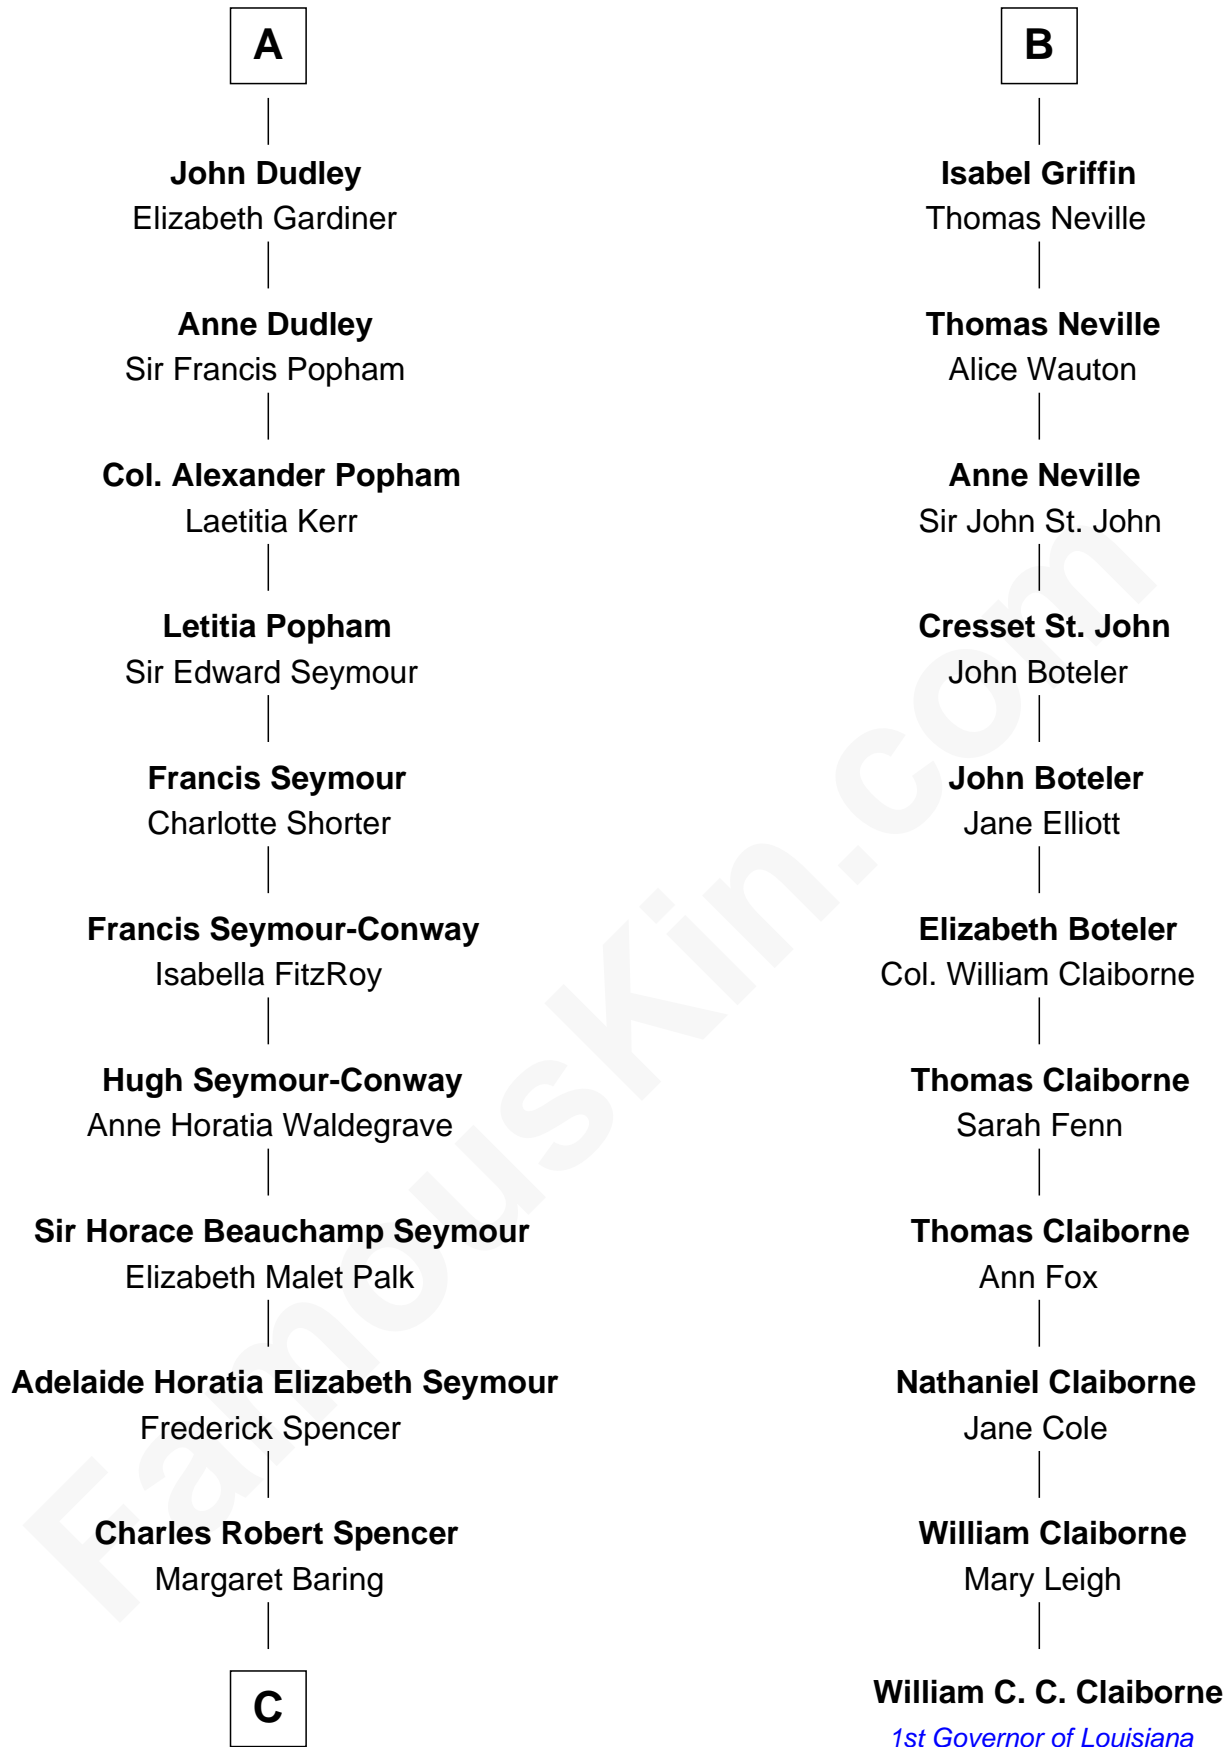

FamousKin.com
Relationship Chart of
Princess Diana
Princess of Wales

17th cousin 2 times removed of
William C. C. Claiborne
1st Governor of Louisiana

Sir William de Cantilupe
 Eve de Braiose

C

—
Albert Edward John Spencer
Cynthia Elinor Beatrix Hamilton

—
Edward John Spencer
Frances Ruth Burke Roche

—
Princess Diana
Princess of Wales

FamousKin.com