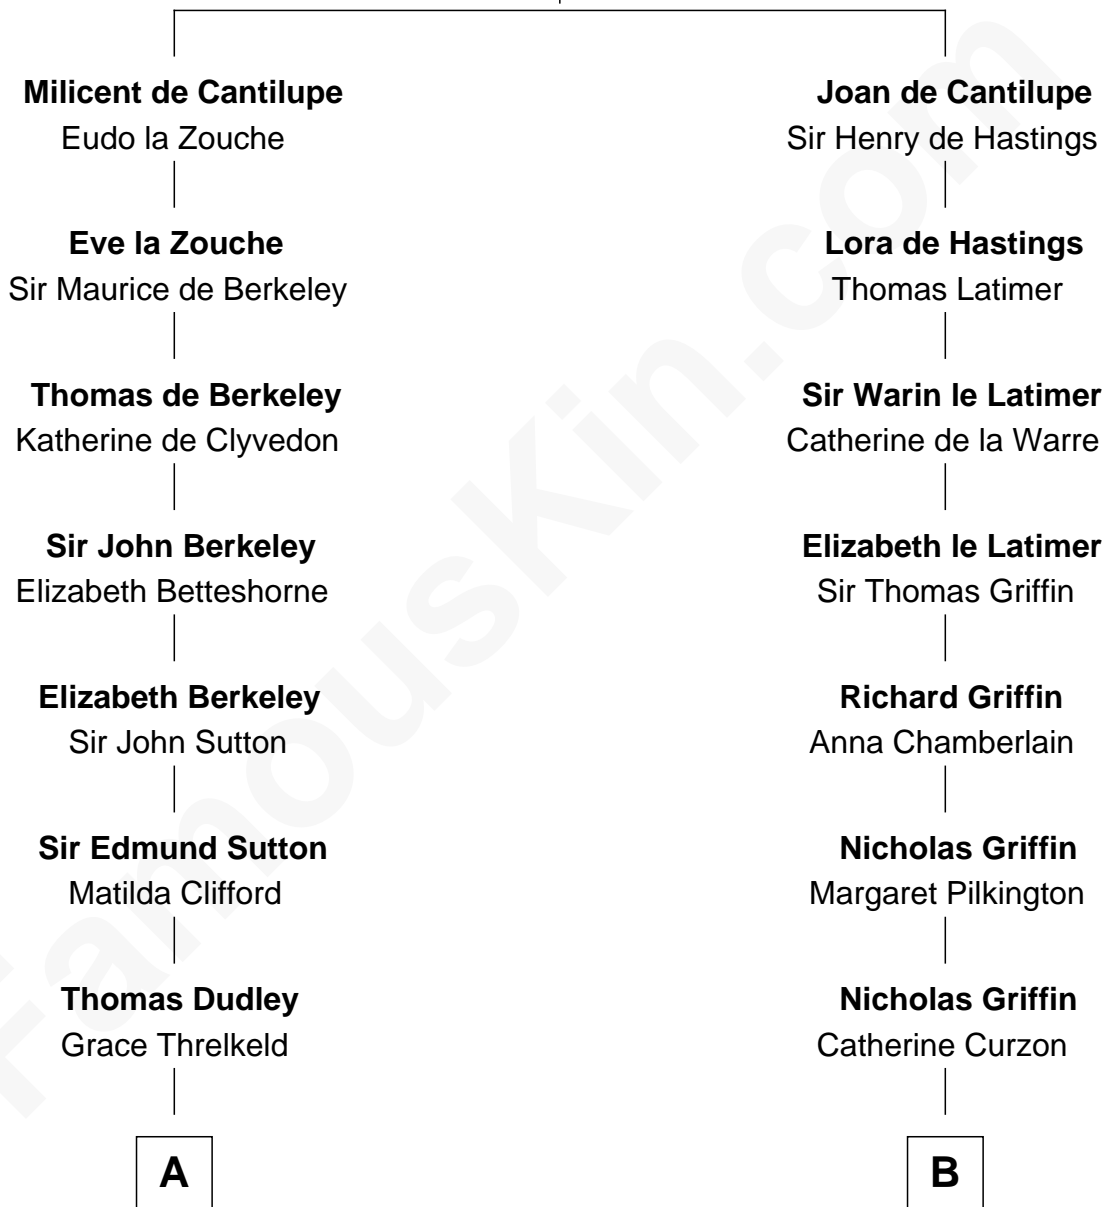

FamousKin.com
Relationship Chart of
Princess Diana
Princess of Wales

17th cousin 2 times removed of
William C. C. Claiborne
1st Governor of Louisiana

Sir William de Cantilupe
 Eve de Braiose

C

—
Albert Edward John Spencer
Cynthia Elinor Beatrix Hamilton

—
Edward John Spencer
Frances Ruth Burke Roche

—
Princess Diana
Princess of Wales

FamousKin.com