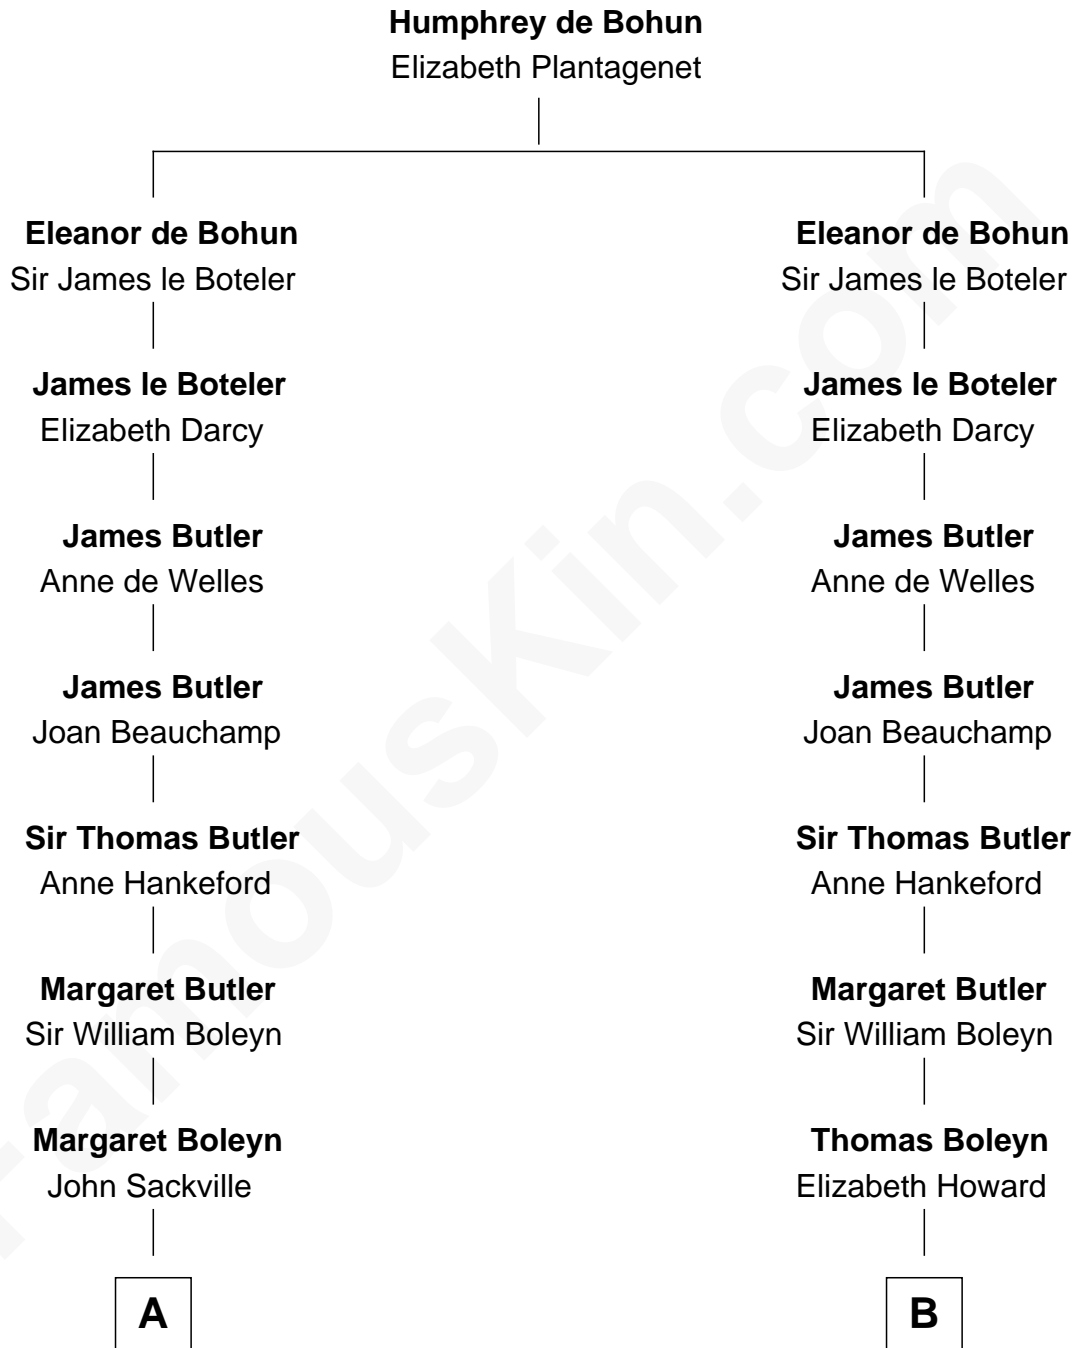

FamousKin.com

Relationship Chart of

Princess Diana

Princess of Wales

16th cousin 4 times removed of

William C. C. Claiborne
1st Governor of Louisiana

C

—
Charles Robert Spencer

Margaret Baring

—
Albert Edward John Spencer

Cynthia Elinor Beatrix Hamilton

—
Edward John Spencer

Frances Ruth Burke Roche

—
Princess Diana

Princess of Wales

FamousKin.com