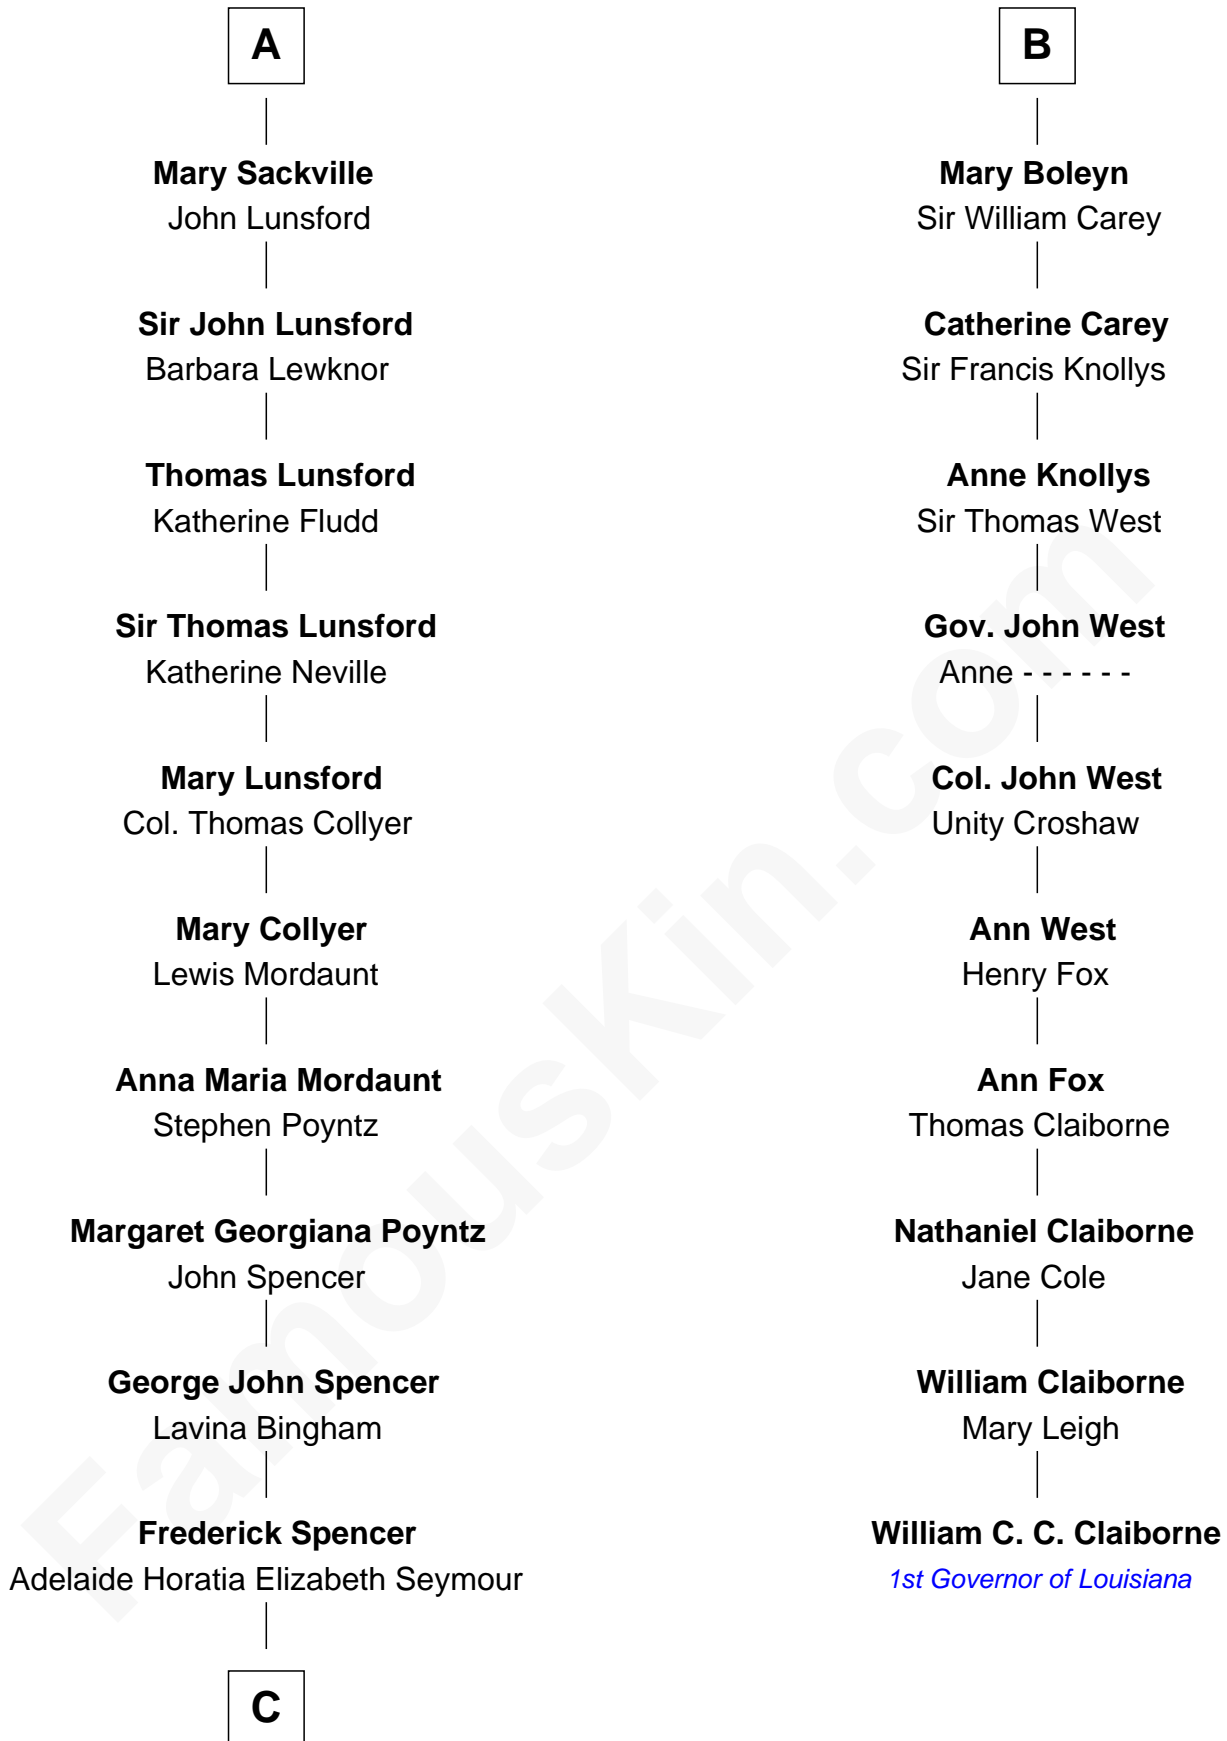

FamousKin.com

Relationship Chart of

Princess Diana

Princess of Wales

16th cousin 4 times removed of

William C. C. Claiborne
1st Governor of Louisiana

C

—
Charles Robert Spencer

Margaret Baring

—
Albert Edward John Spencer

Cynthia Elinor Beatrix Hamilton

—
Edward John Spencer

Frances Ruth Burke Roche

—
Princess Diana

Princess of Wales

FamousKin.com