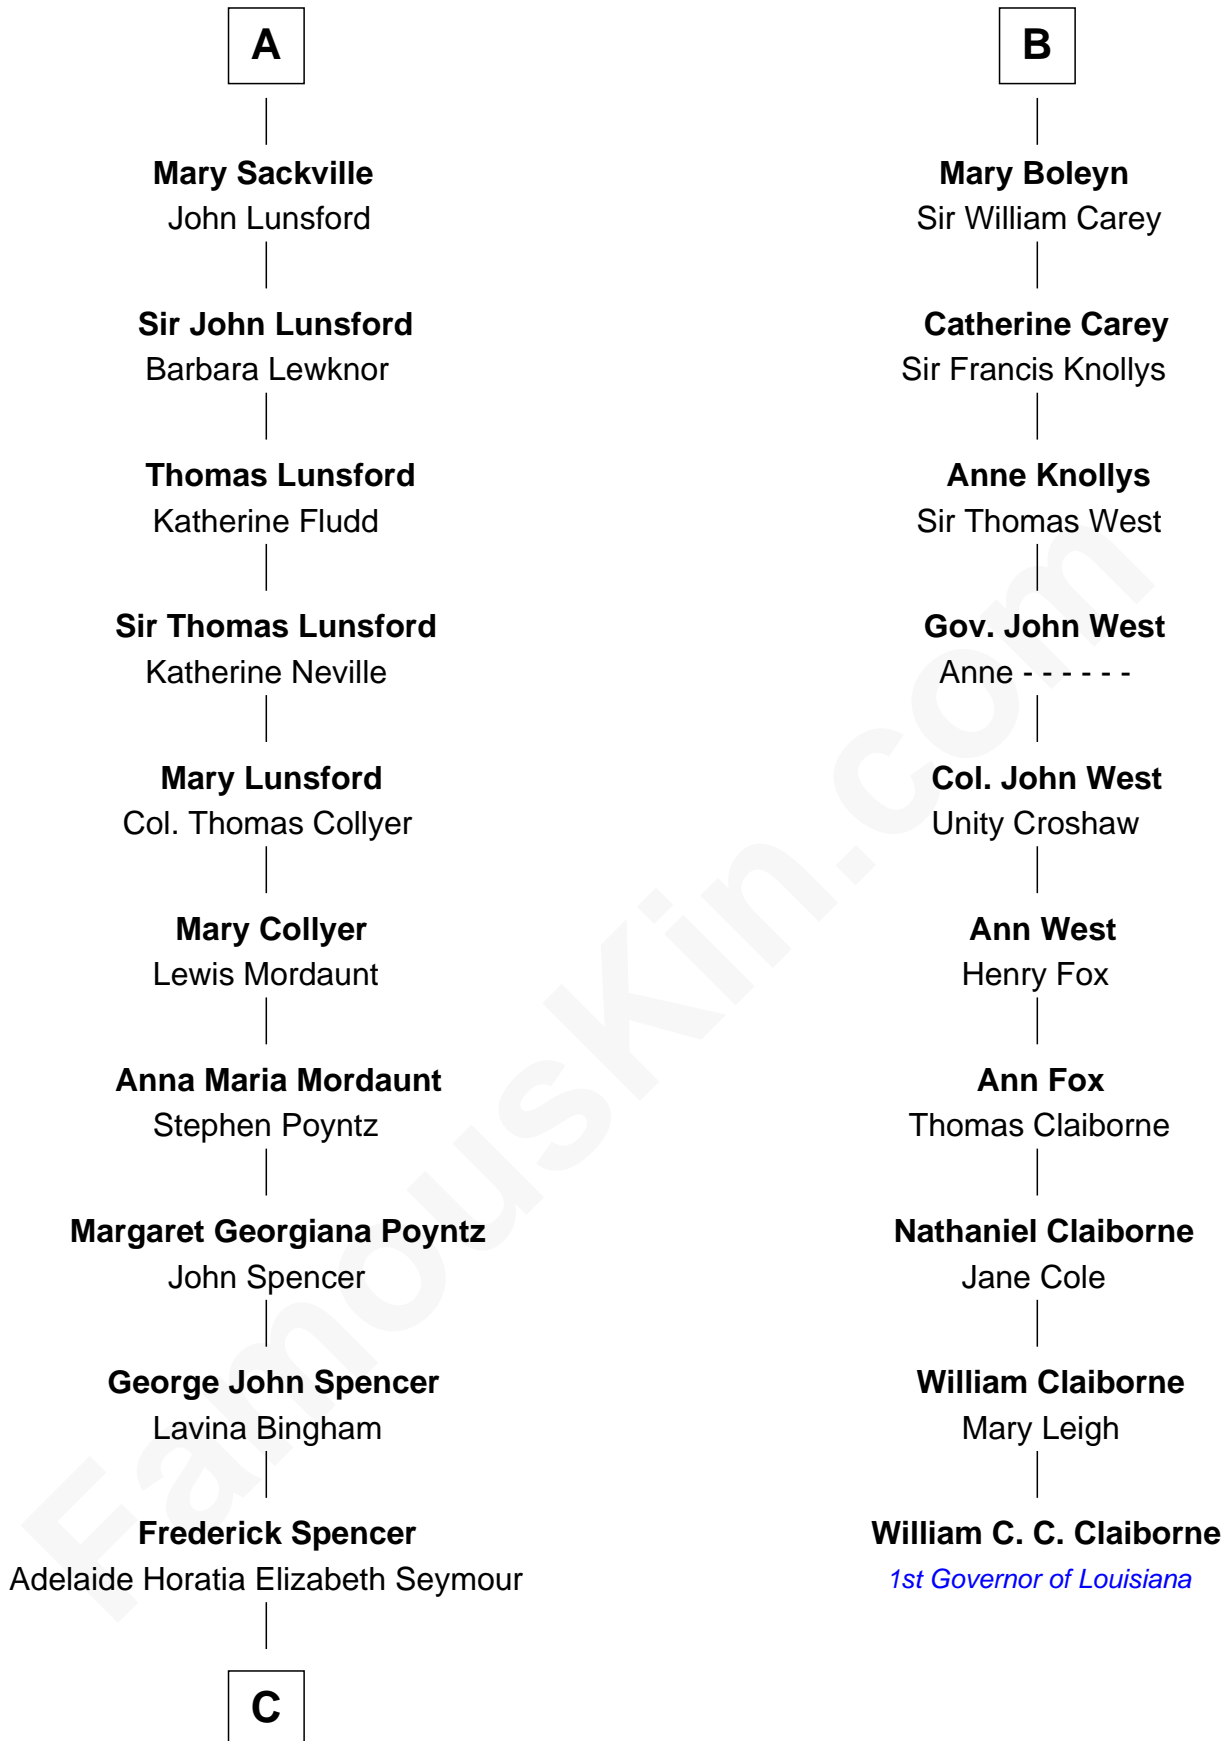

FamousKin.com

Relationship Chart of

Princess Diana

Princess of Wales

16th cousin 4 times removed of

William C. C. Claiborne
1st Governor of Louisiana

Sir Edmund Boteler
Joan FitzGerald

Sir James le Boteler
Eleanor de Bohun

James le Boteler
Elizabeth Darcy

James Butler
Anne de Welles

James Butler
Joan Beauchamp

Sir Thomas Butler
Anne Hankeford

Margaret Butler
Sir William Boleyn

Thomas Boleyn
Elizabeth Howard

B

C

—
Charles Robert Spencer

Margaret Baring

—
Albert Edward John Spencer

Cynthia Elinor Beatrix Hamilton

—
Edward John Spencer

Frances Ruth Burke Roche

—
Princess Diana

Princess of Wales