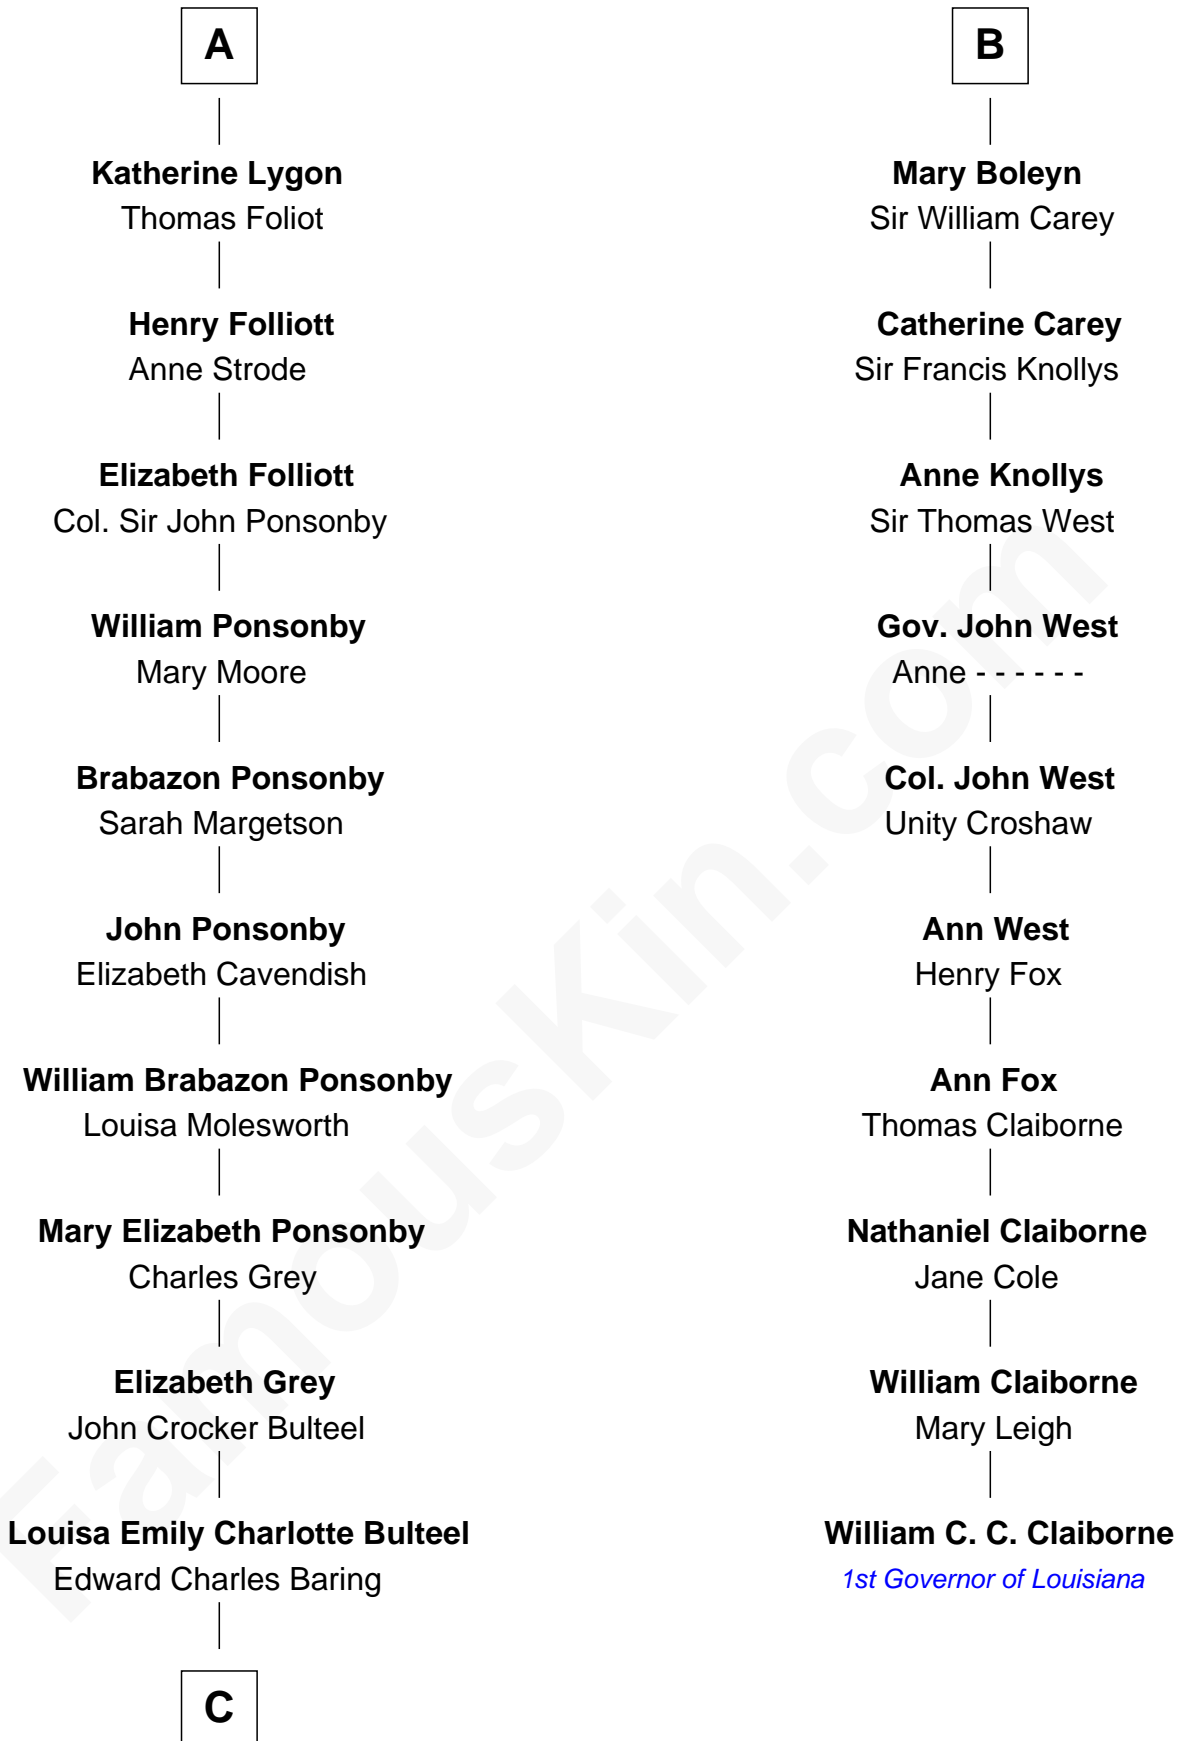

FamousKin.com

Relationship Chart of

Princess Diana

Princess of Wales

16th cousin 4 times removed of

William C. C. Claiborne
1st Governor of Louisiana

Thomas of Brotherton
Alice de Hales

Margaret Plantagenet

Isabel Mead

Anne Berkeley

Sir William Dennis

Eleanor Dennis

William Lygon

A

Margaret Plantagenet

John de Segrave

Elizabeth de Segrave

John de Mowbray

Sir Thomas Mowbray

Elizabeth Fitzalan

Margaret Mowbray

Sir Robert Howard

Sir John Howard

Katherine Moleyns

Sir Thomas Howard

Elizabeth Tilney

Elizabeth Howard

Thomas Boleyn

B

C

—
Margaret Baring
Charles Robert Spencer

—
Albert Edward John Spencer
Cynthia Elinor Beatrix Hamilton