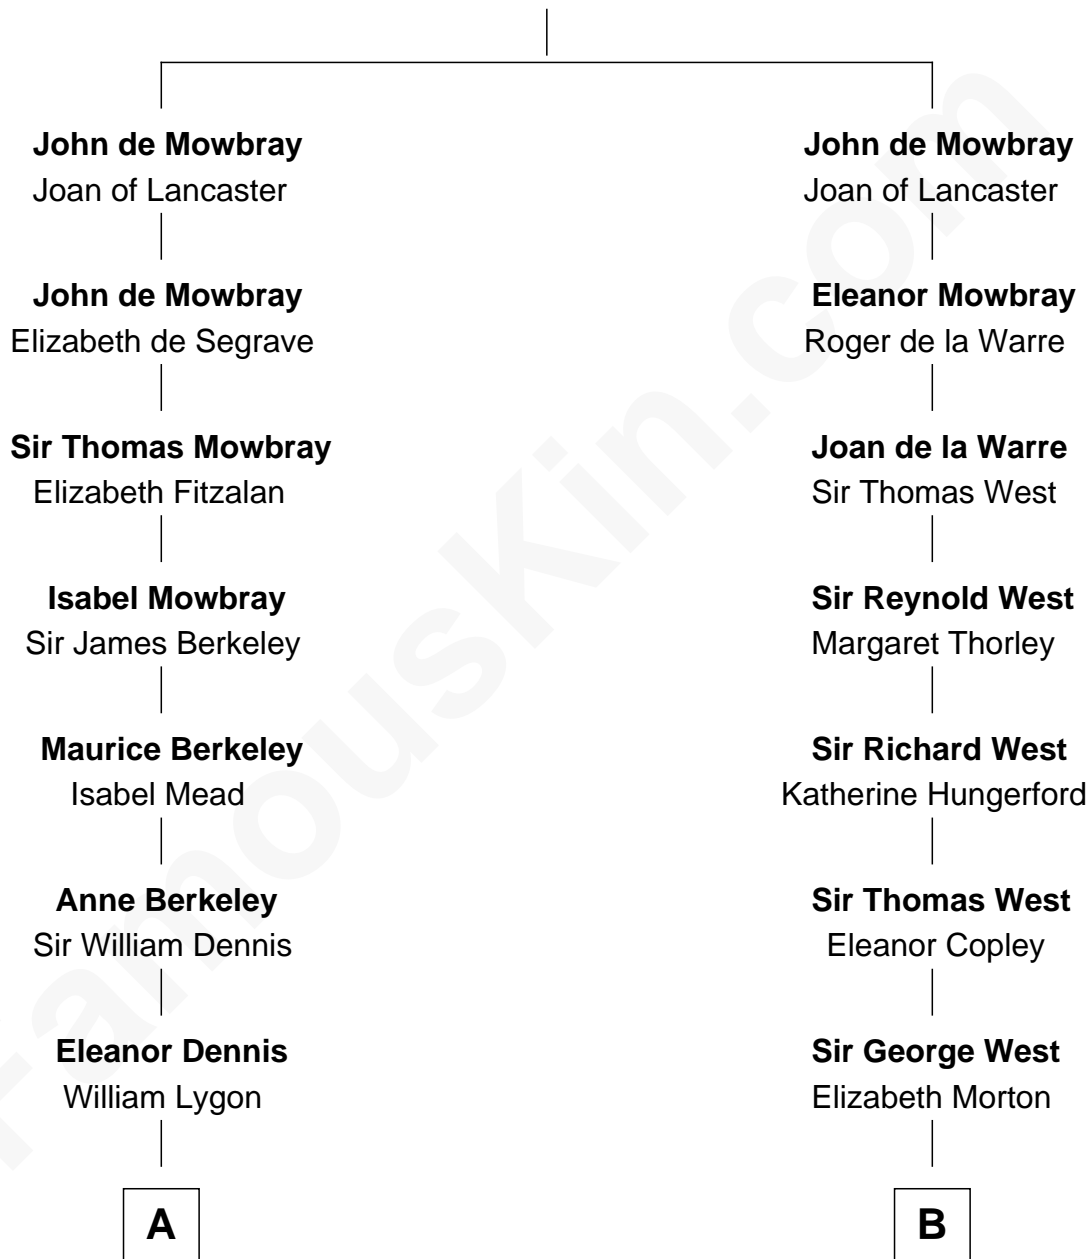

**FamousKin.com**  
**Relationship Chart of**  
**Princess Diana**  
*Princess of Wales*

15th cousin 5 times removed of  
**William C. C. Claiborne**  
*1st Governor of Louisiana*

**Sir John de Mowbray**  
 Aline de Braiose

**C**

**Margaret Baring**  
Charles Robert Spencer

**Albert Edward John Spencer**  
Cynthia Elinor Beatrix Hamilton

**Edward John Spencer**  
Frances Ruth Burke Roche

**Princess Diana**  
*Princess of Wales*