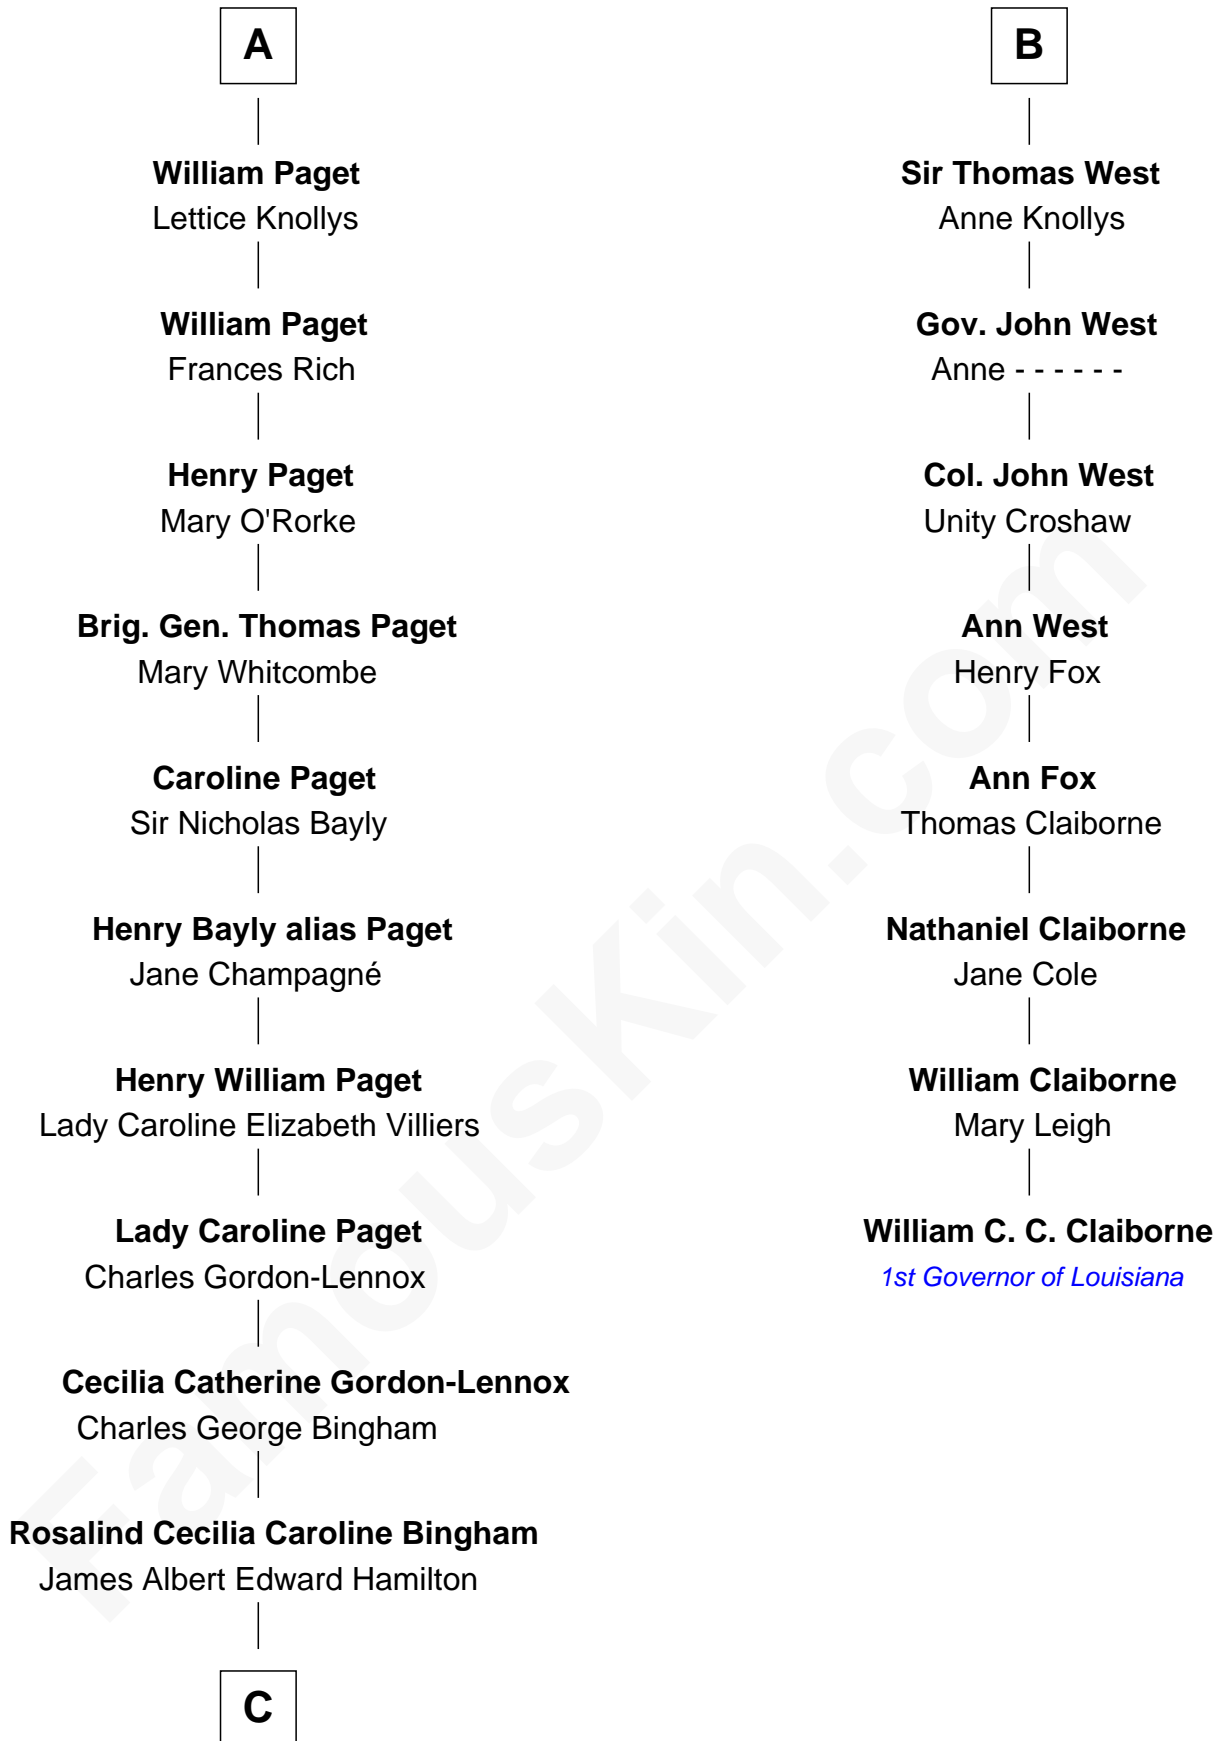

FamousKin.com
Relationship Chart of
Princess Diana
Princess of Wales

14th cousin 5 times removed of
William C. C. Claiborne
1st Governor of Louisiana

Sir Thomas de Courtenay
Muriel de Moels

C

Cynthia Elinor Beatrix Hamilton

Albert Edward John Spencer

Edward John Spencer

Frances Ruth Burke Roche

Princess Diana

Princess of Wales

FamousKin.com