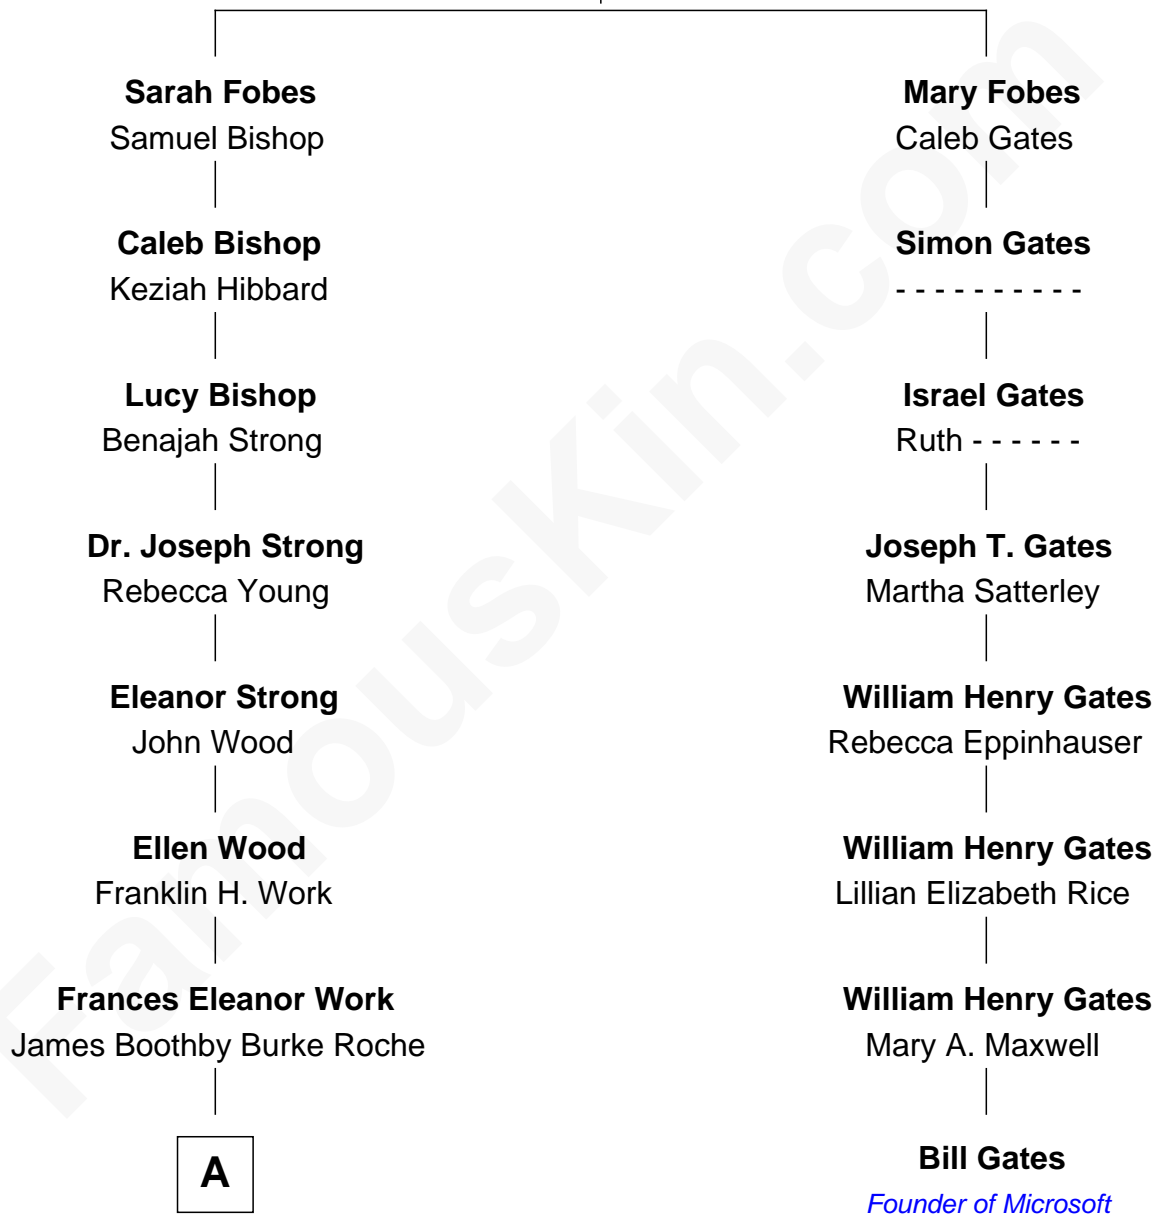

FamousKin.com Relationship Chart of

Princess Diana

Princess of Wales

7th cousin 2 times removed of

Bill Gates

Founder of Microsoft

Caleb Fobes

Sarah Gager

A

—
Edmund Maurice Burke Roche

Ruth Sylvia Gill

—
Frances Ruth Burke Roche

Edward John Spencer

—
Princess Diana

Princess of Wales

FamousKin.com