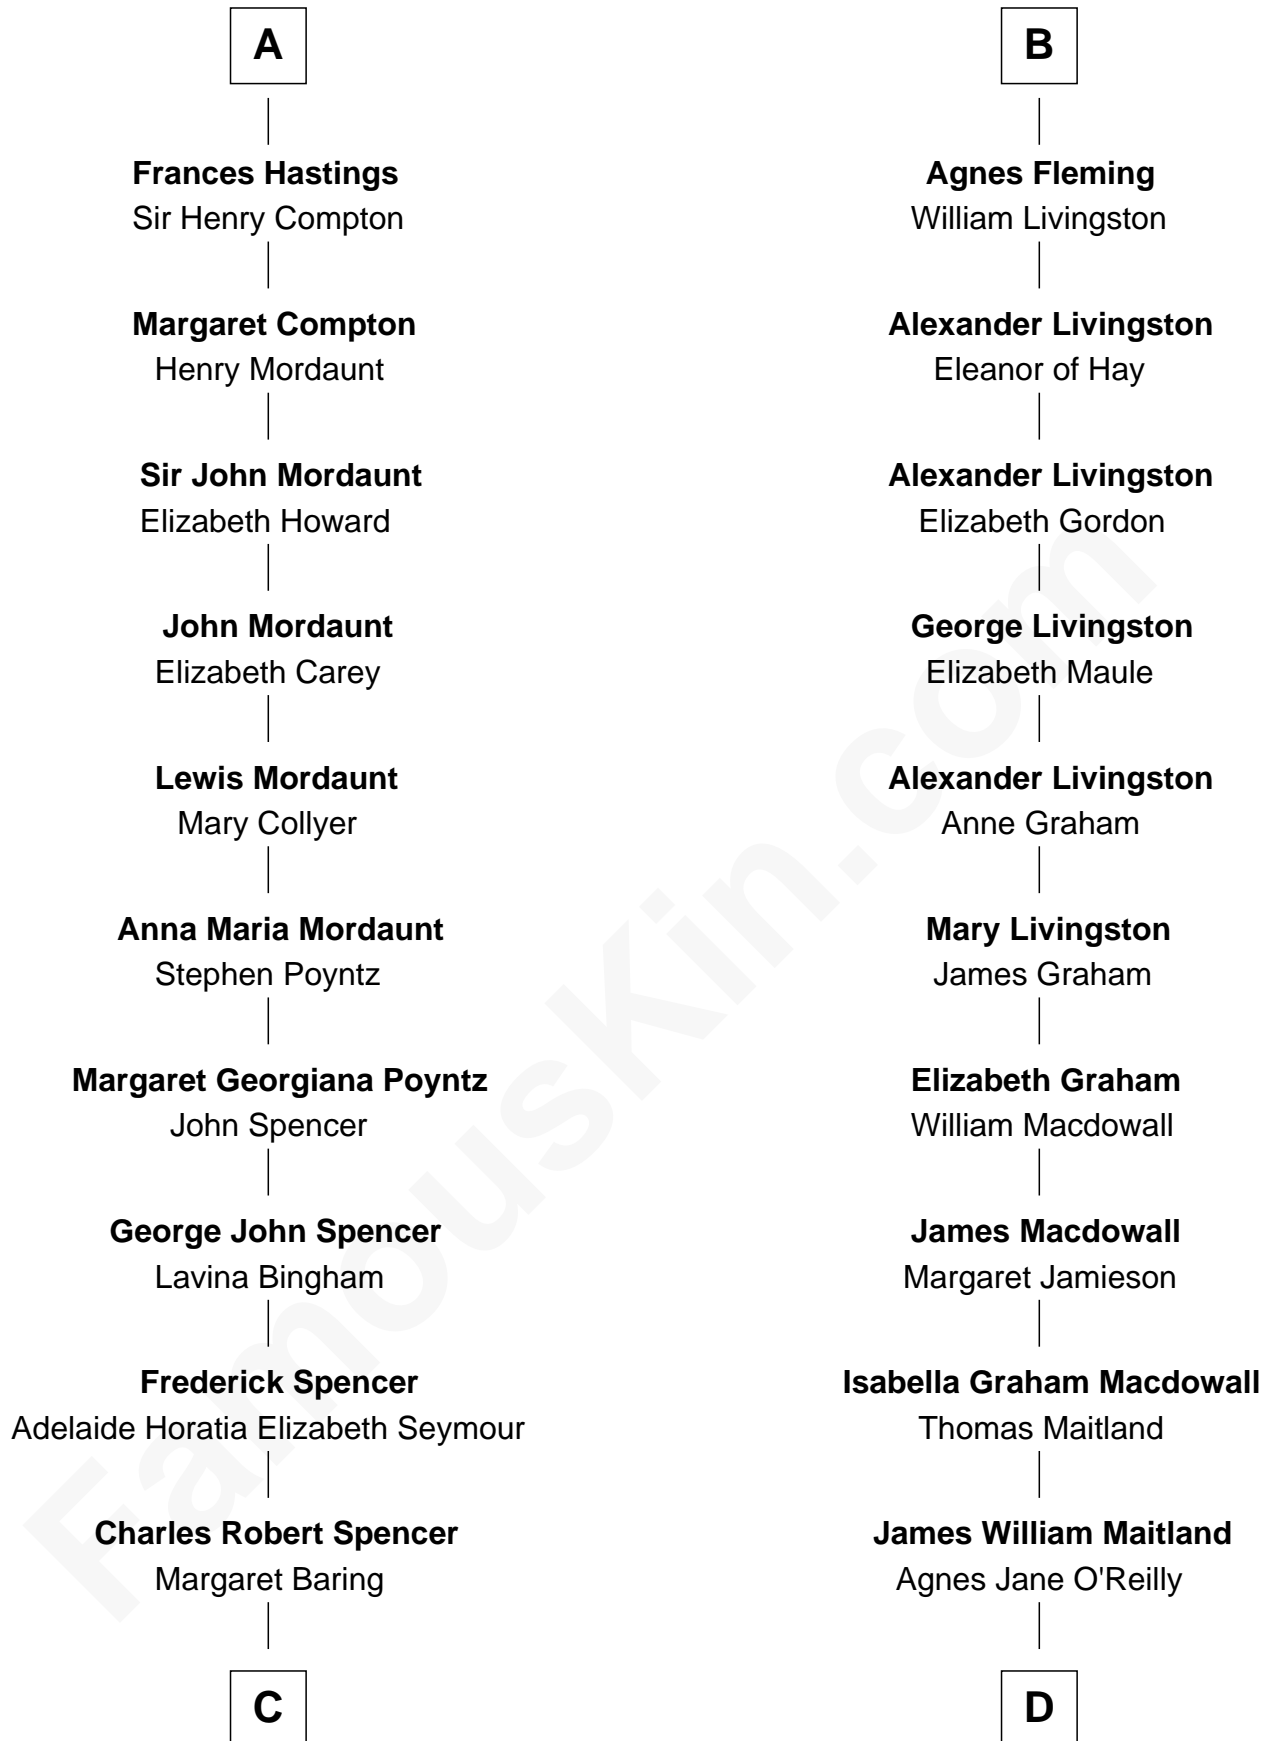

# FamousKin.com Relationship Chart of

**Princess Diana**

*Princess of Wales*

19th cousin 1 time removed of

**Howard Dean**

*79th Governor of Vermont*

**C**

**Albert Edward John Spencer**  
Cynthia Elinor Beatrix Hamilton

**Edward John Spencer**  
Frances Ruth Burke Roche

**Princess Diana**  
*Princess of Wales*

**D**

**Thomas A. Maitland**  
Helen Abby Van Voorhis

**James William Maitland**  
Sylvia Wigglesworth

**Andrea Belden Maitland**  
Howard Brush Dean