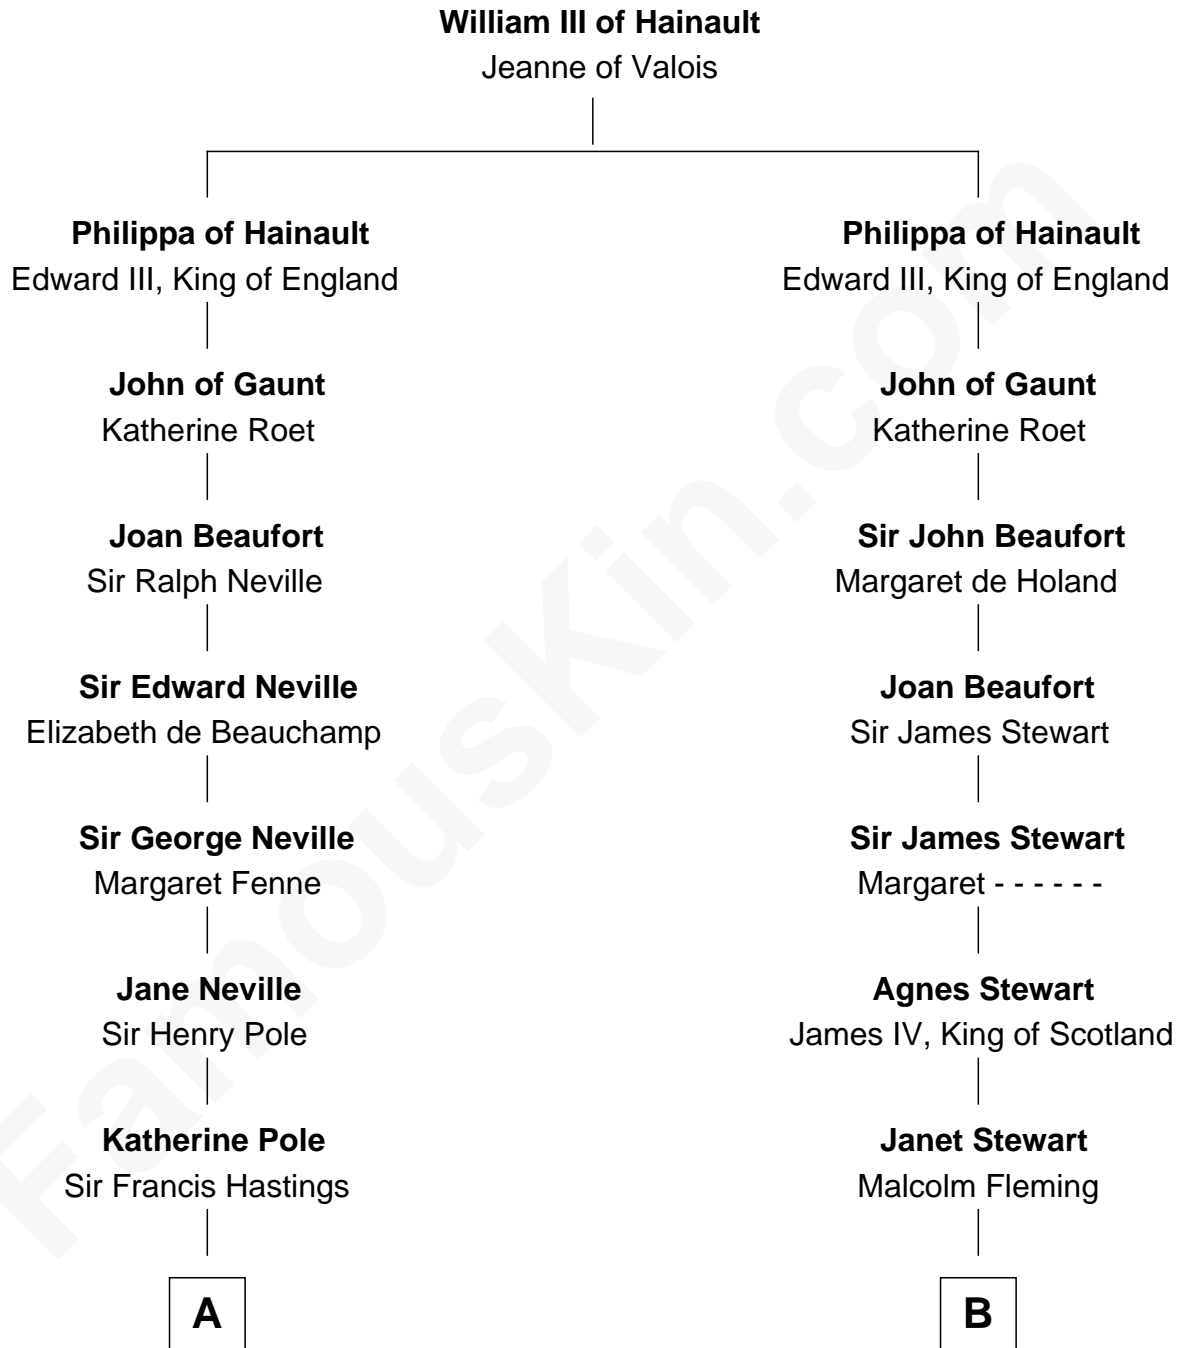

# FamousKin.com Relationship Chart of

**Princess Diana**

*Princess of Wales*

19th cousin 1 time removed of

**Howard Dean**

*79th Governor of Vermont*

**C**

**Albert Edward John Spencer**  
Cynthia Elinor Beatrix Hamilton

**Edward John Spencer**  
Frances Ruth Burke Roche

**Princess Diana**  
*Princess of Wales*

**D**

**Thomas A. Maitland**  
Helen Abby Van Voorhis

**James William Maitland**  
Sylvia Wigglesworth

**Andrea Belden Maitland**  
Howard Brush Dean

**Howard Dean**  
*79th Governor of Vermont*