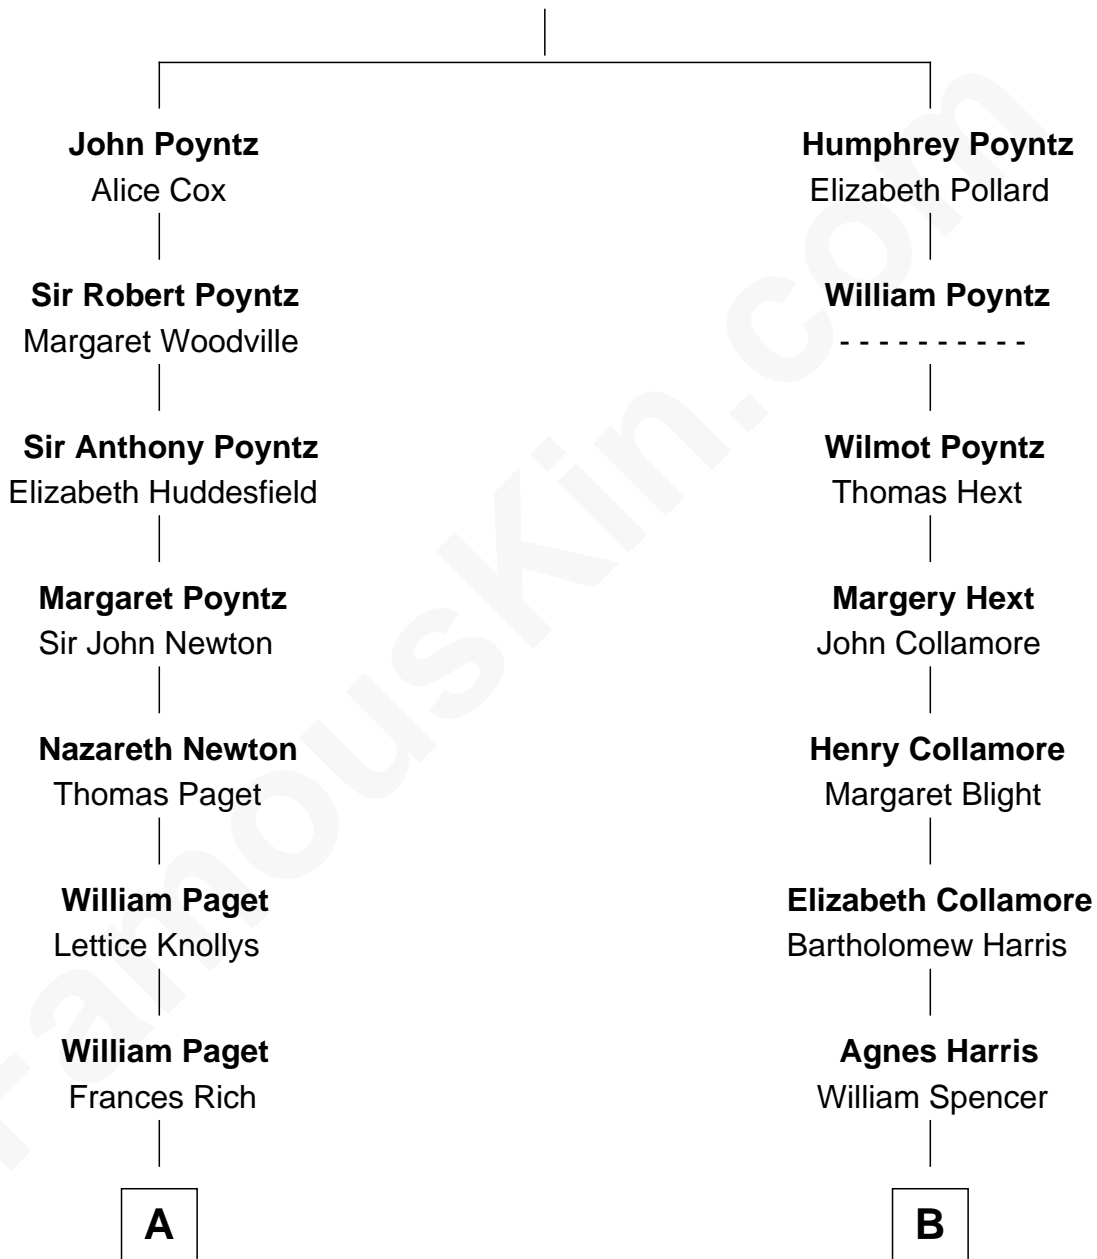

FamousKin.com Relationship Chart of

Princess Diana

Princess of Wales

17th cousin of

Howard Dean

79th Governor of Vermont

Sir Nicholas Poyntz

Elizabeth Mill

Howard Dean photo by [John Hoke](#) (CC BY-SA 2.0)