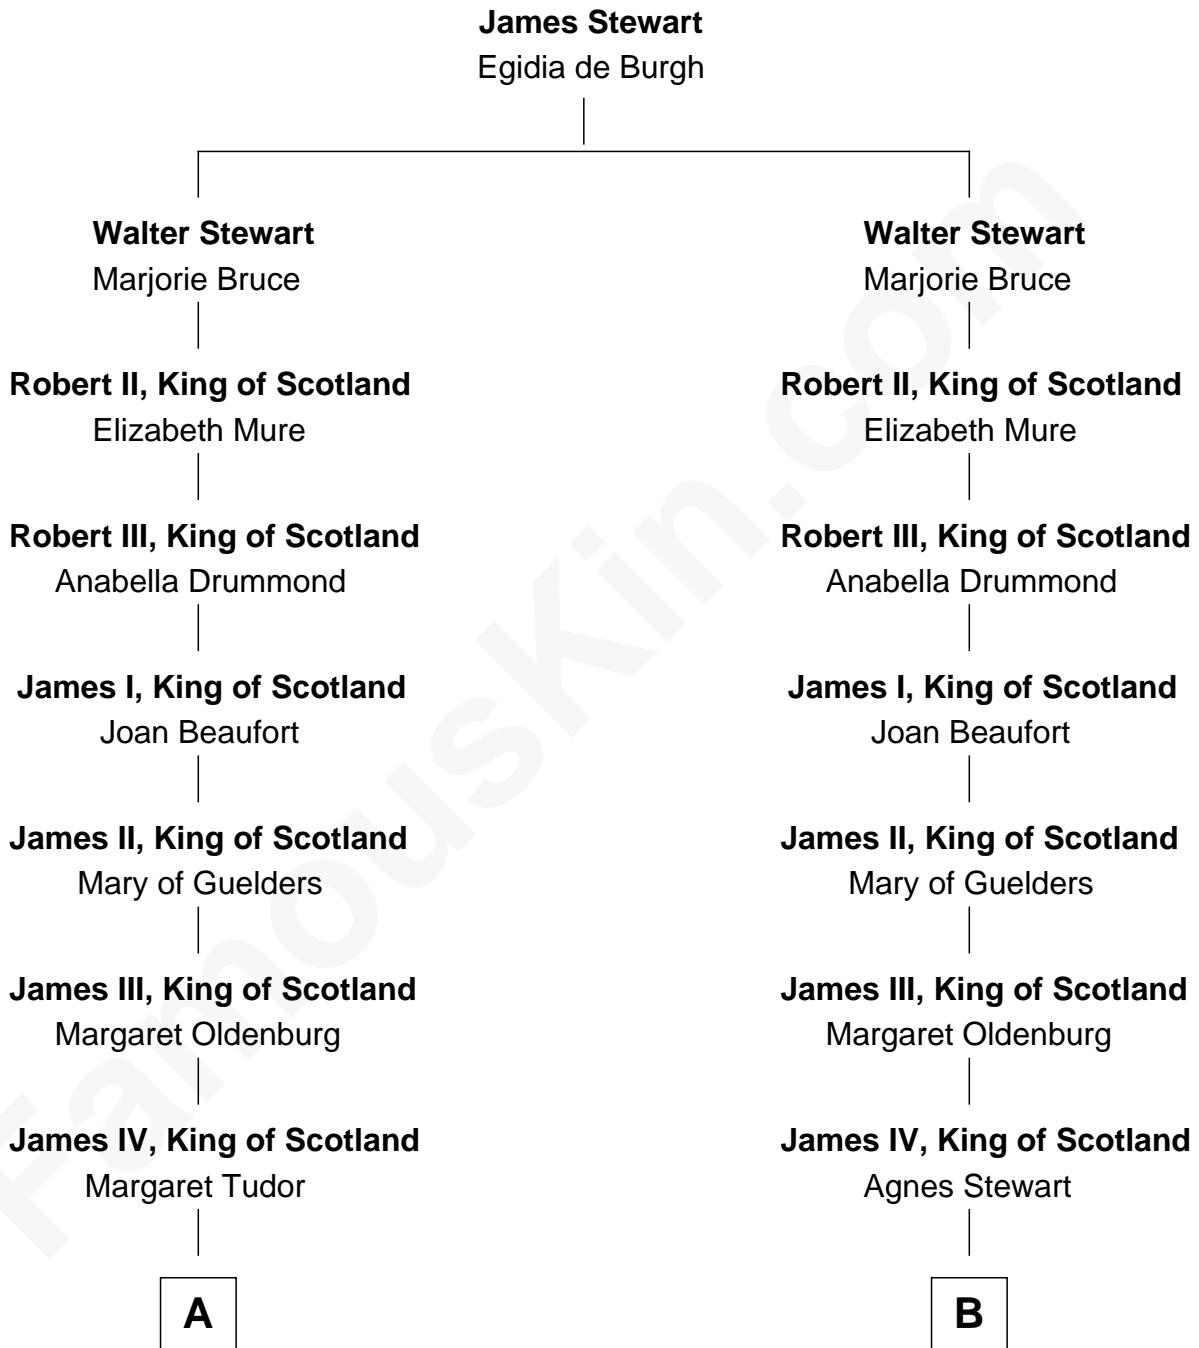

FamousKin.com Relationship Chart of

Princess Diana

Princess of Wales

21st cousin of

Howard Dean

79th Governor of Vermont

C

Adelaide Horatia Elizabeth Seymour

Frederick Spencer

Charles Robert Spencer

Margaret Baring

Albert Edward John Spencer

Cynthia Elinor Beatrix Hamilton

Edward John Spencer

Frances Ruth Burke Roche

Princess Diana