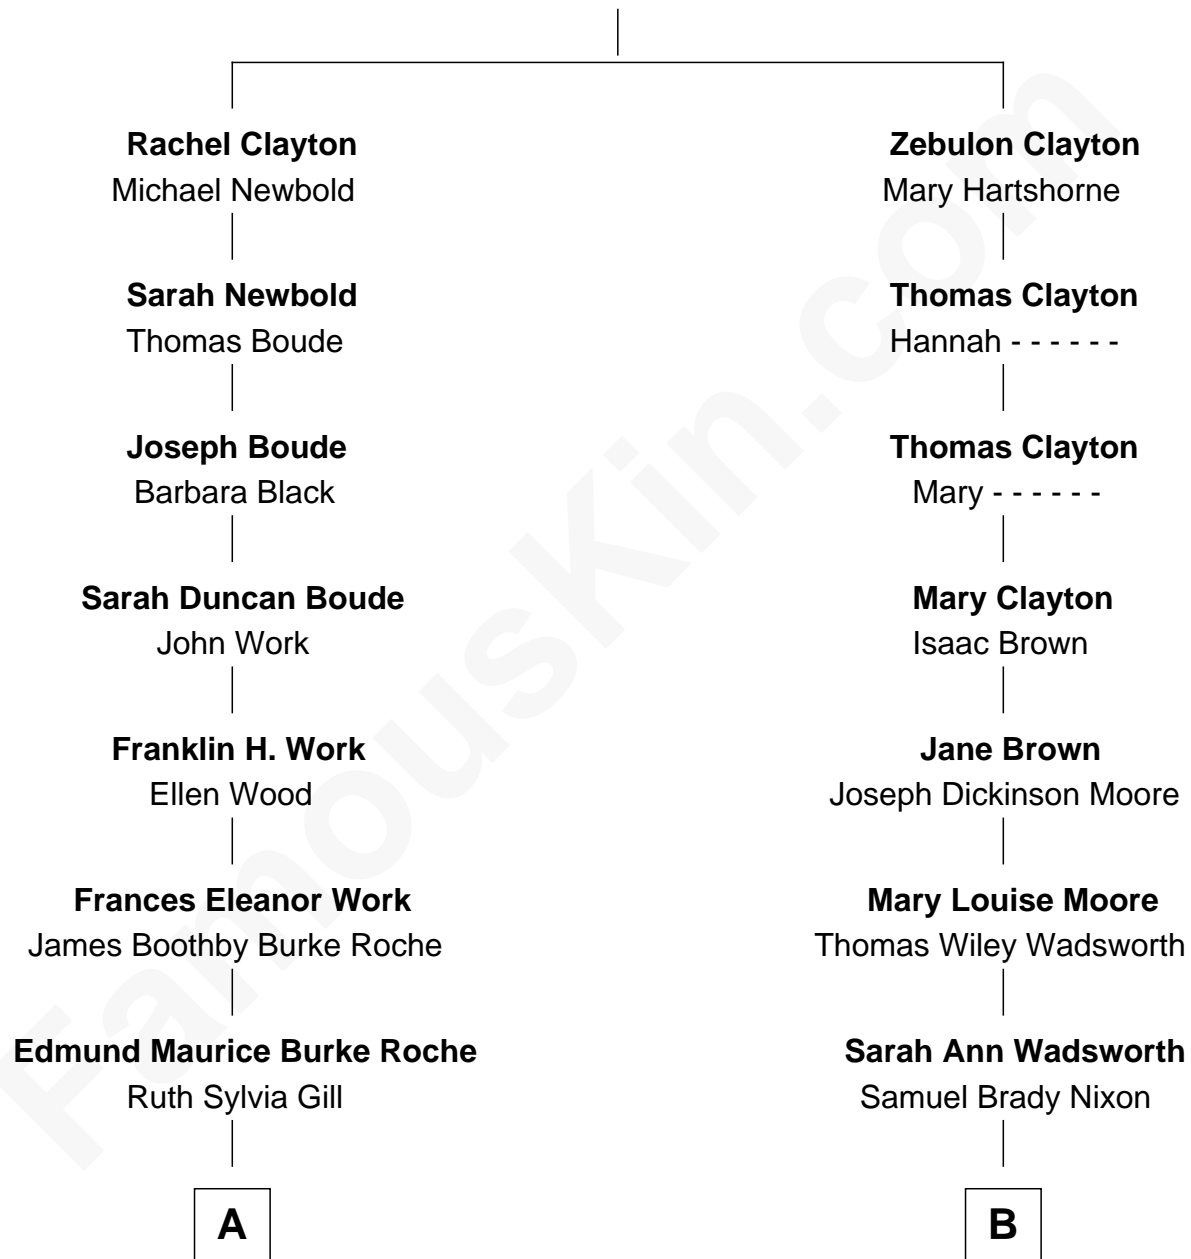

FamousKin.com Relationship Chart of

Princess Diana

Princess of Wales

8th cousin of

Richard Nixon

37th U.S. President

John Clayton

Alice Myres

A

Frances Ruth Burke Roche

Edward John Spencer

Princess Diana

Princess of Wales

B

Francis Anthony Nixon

Hannah Milhous

Richard Nixon

37th U.S. President

FamousKin.com