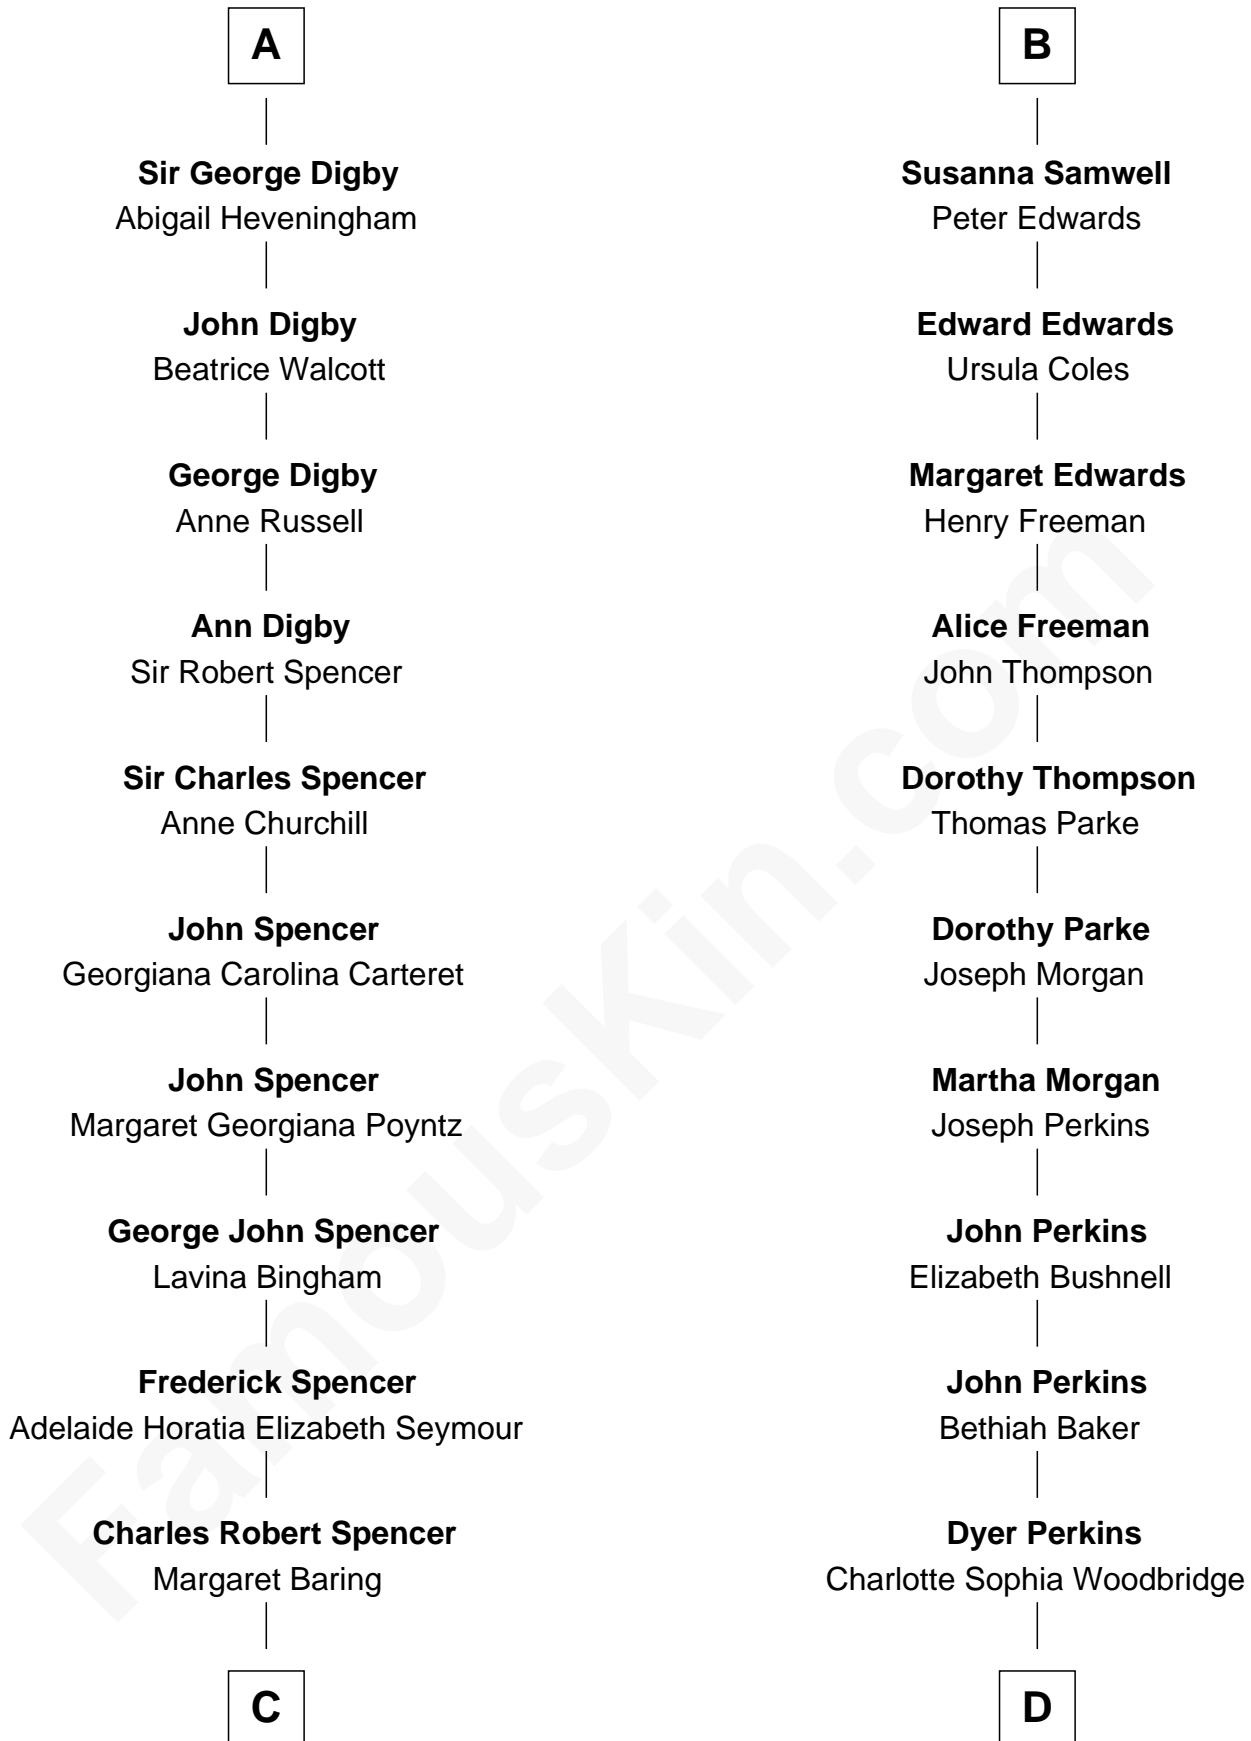

# FamousKin.com Relationship Chart of

**Princess Diana**

*Princess of Wales*

19th cousin 1 time removed of

**Humphrey Bogart**

*Movie Actor*

**William de la Spine**

Margery Durvassal