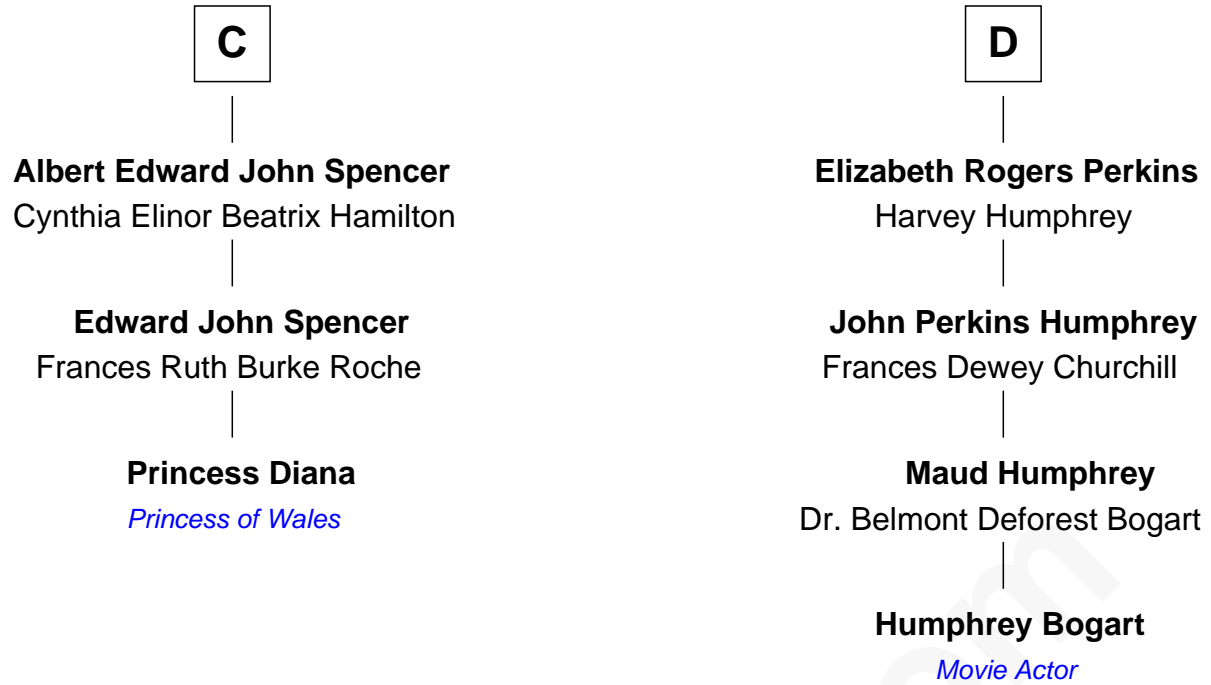

# FamousKin.com Relationship Chart of

**Princess Diana**

*Princess of Wales*

19th cousin 1 time removed of

**Humphrey Bogart**

*Movie Actor*

**William de la Spine**

Margery Durvassal

FamousKin.com