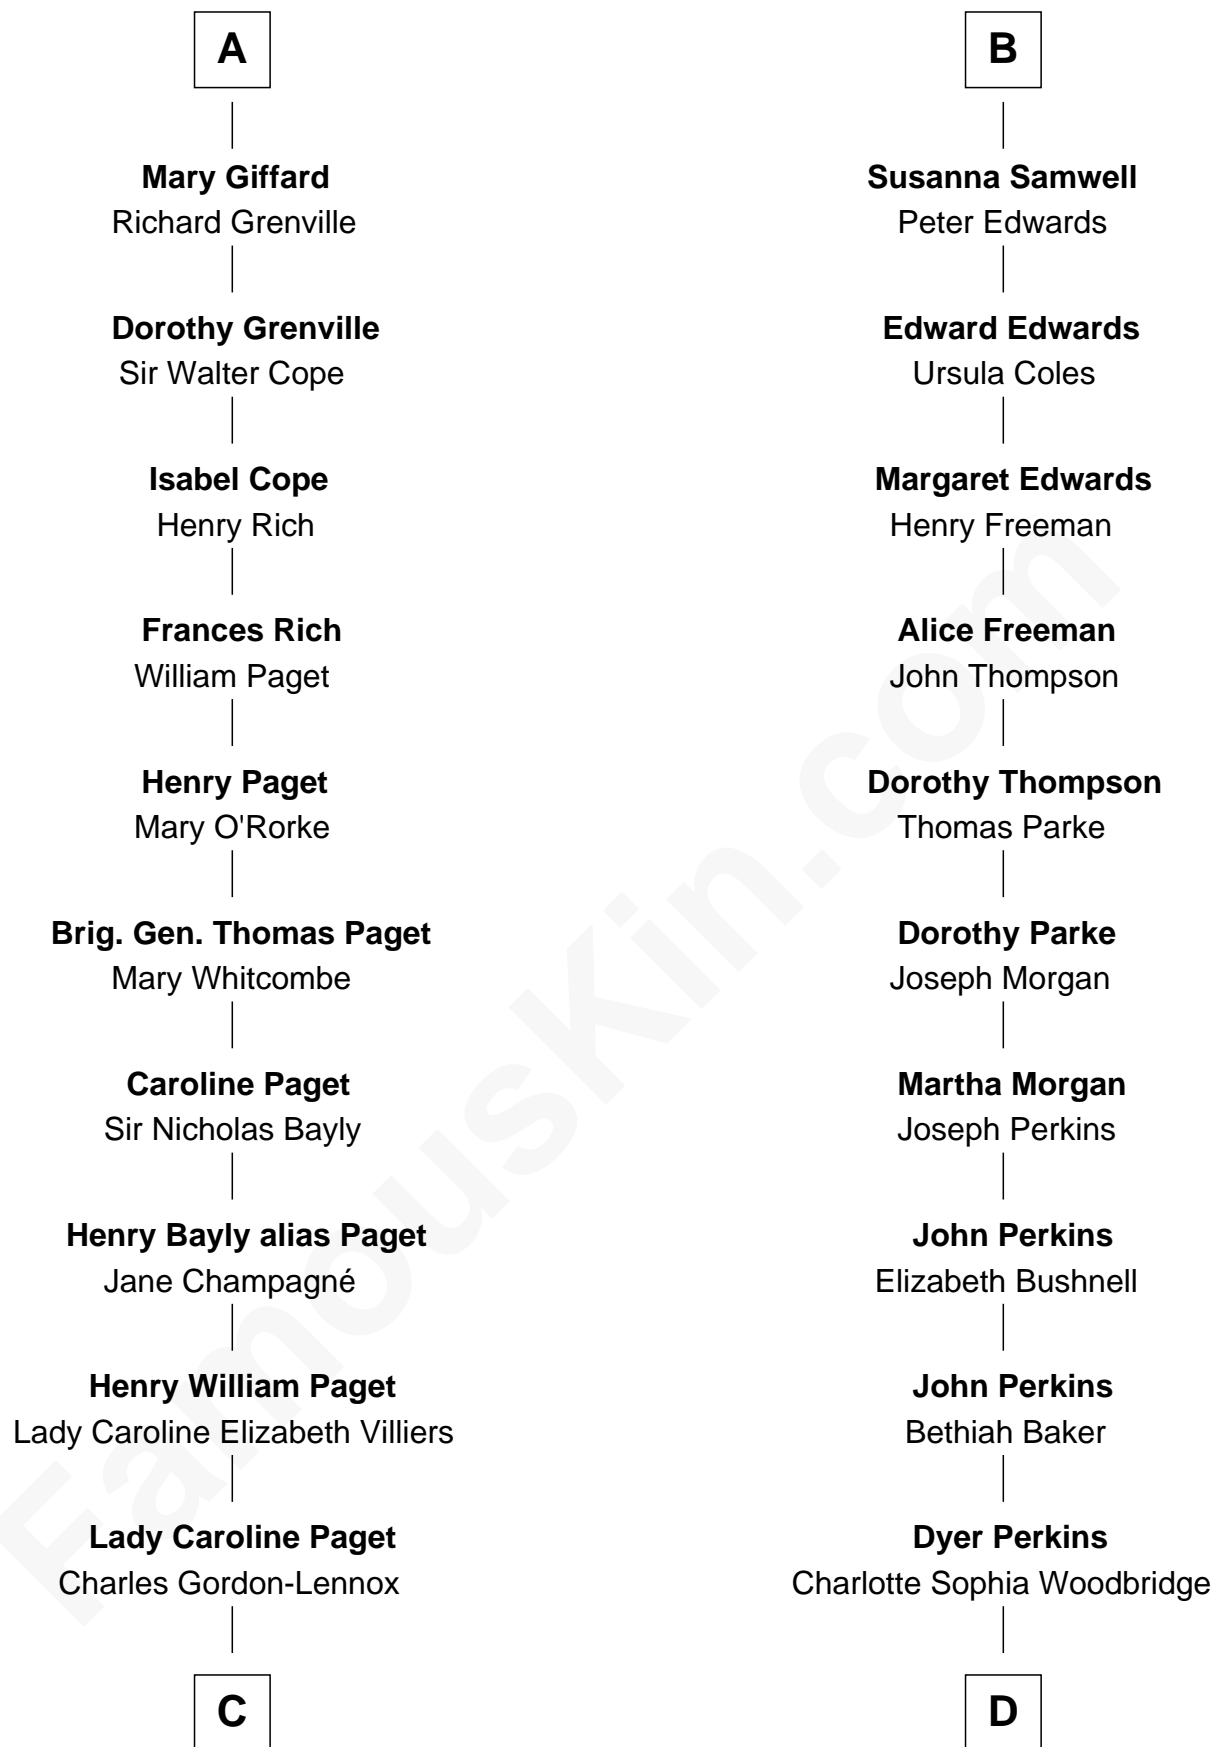

FamousKin.com Relationship Chart of

Princess Diana

Princess of Wales

20th cousin 1 time removed of

Humphrey Bogart

Movie Actor

Sir John de Morteyn

Joan de Rothwell

C

Cecilia Catherine Gordon-Lennox

Charles George Bingham

Rosalind Cecilia Caroline Bingham

James Albert Edward Hamilton

Cynthia Elinor Beatrix Hamilton

Albert Edward John Spencer

Edward John Spencer