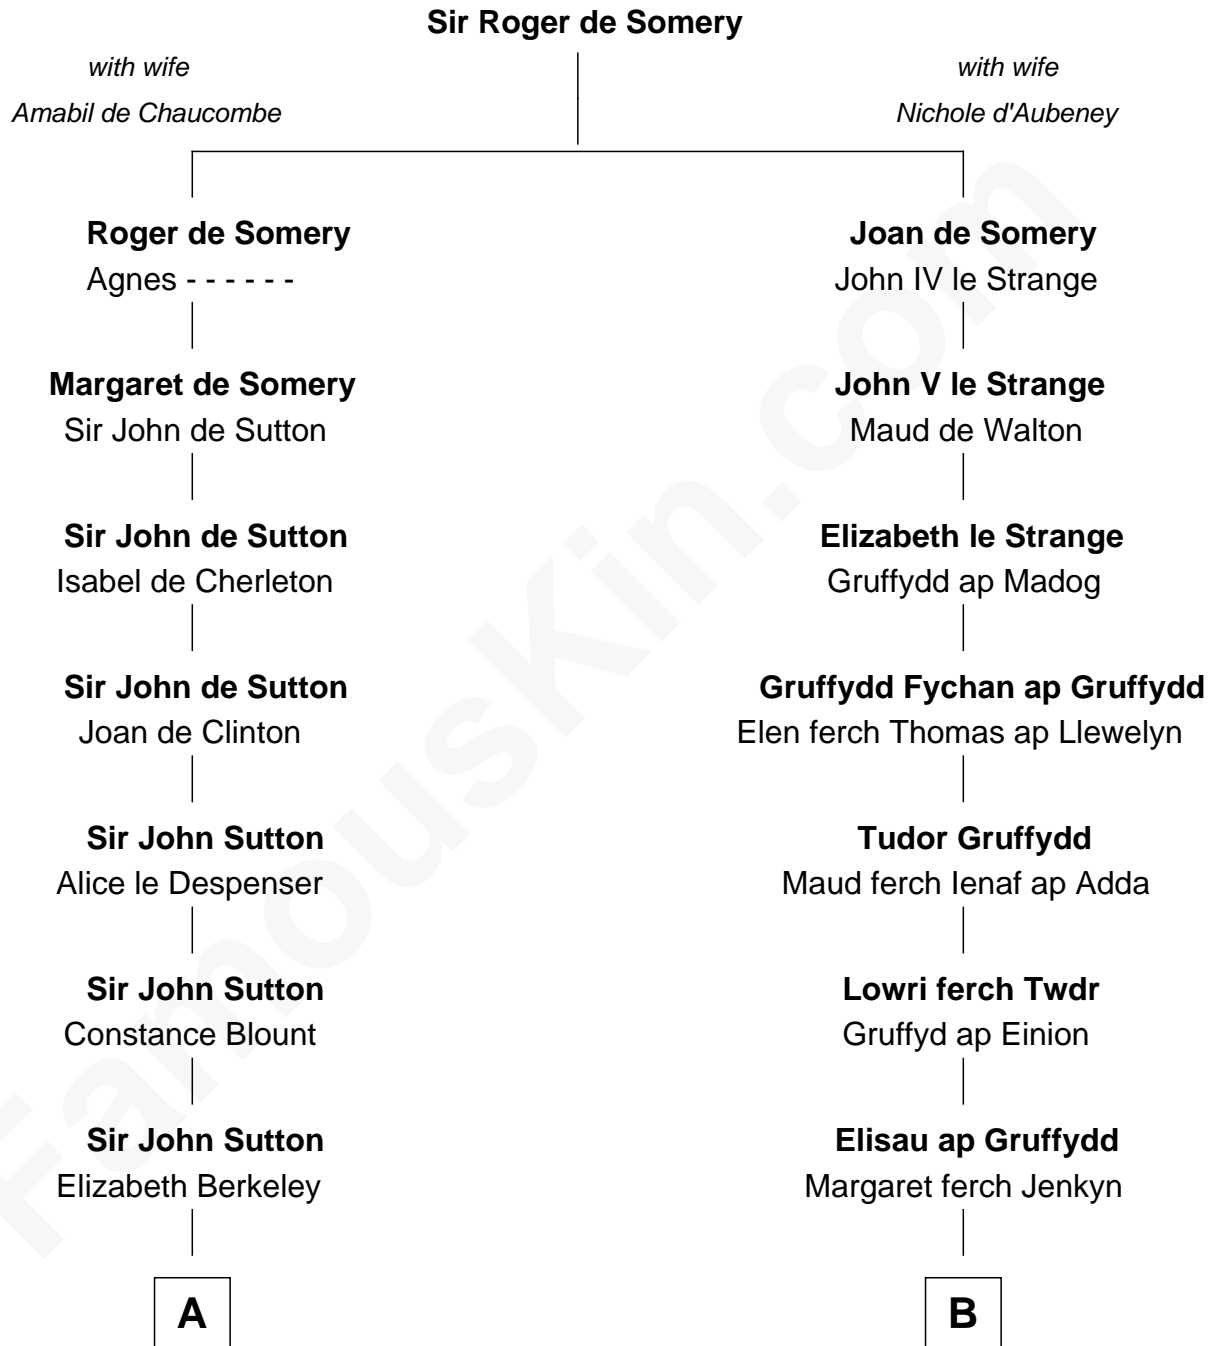

FamousKin.com

Relationship Chart of

Princess Diana

Princess of Wales

20th cousin 1 time removed of

Humphrey Bogart
Movie Actor

C

Adelaide Horatia Elizabeth Seymour

Frederick Spencer

Charles Robert Spencer

Margaret Baring

Albert Edward John Spencer

Cynthia Elinor Beatrix Hamilton

Edward John Spencer

Frances Ruth Burke Roche

Princess Diana

Princess of Wales

D

Sarah Dewey

Henry L. Churchill

Frances Dewey Churchill

John Perkins Humphrey

Maud Humphrey

Dr. Belmont Deforest Bogart