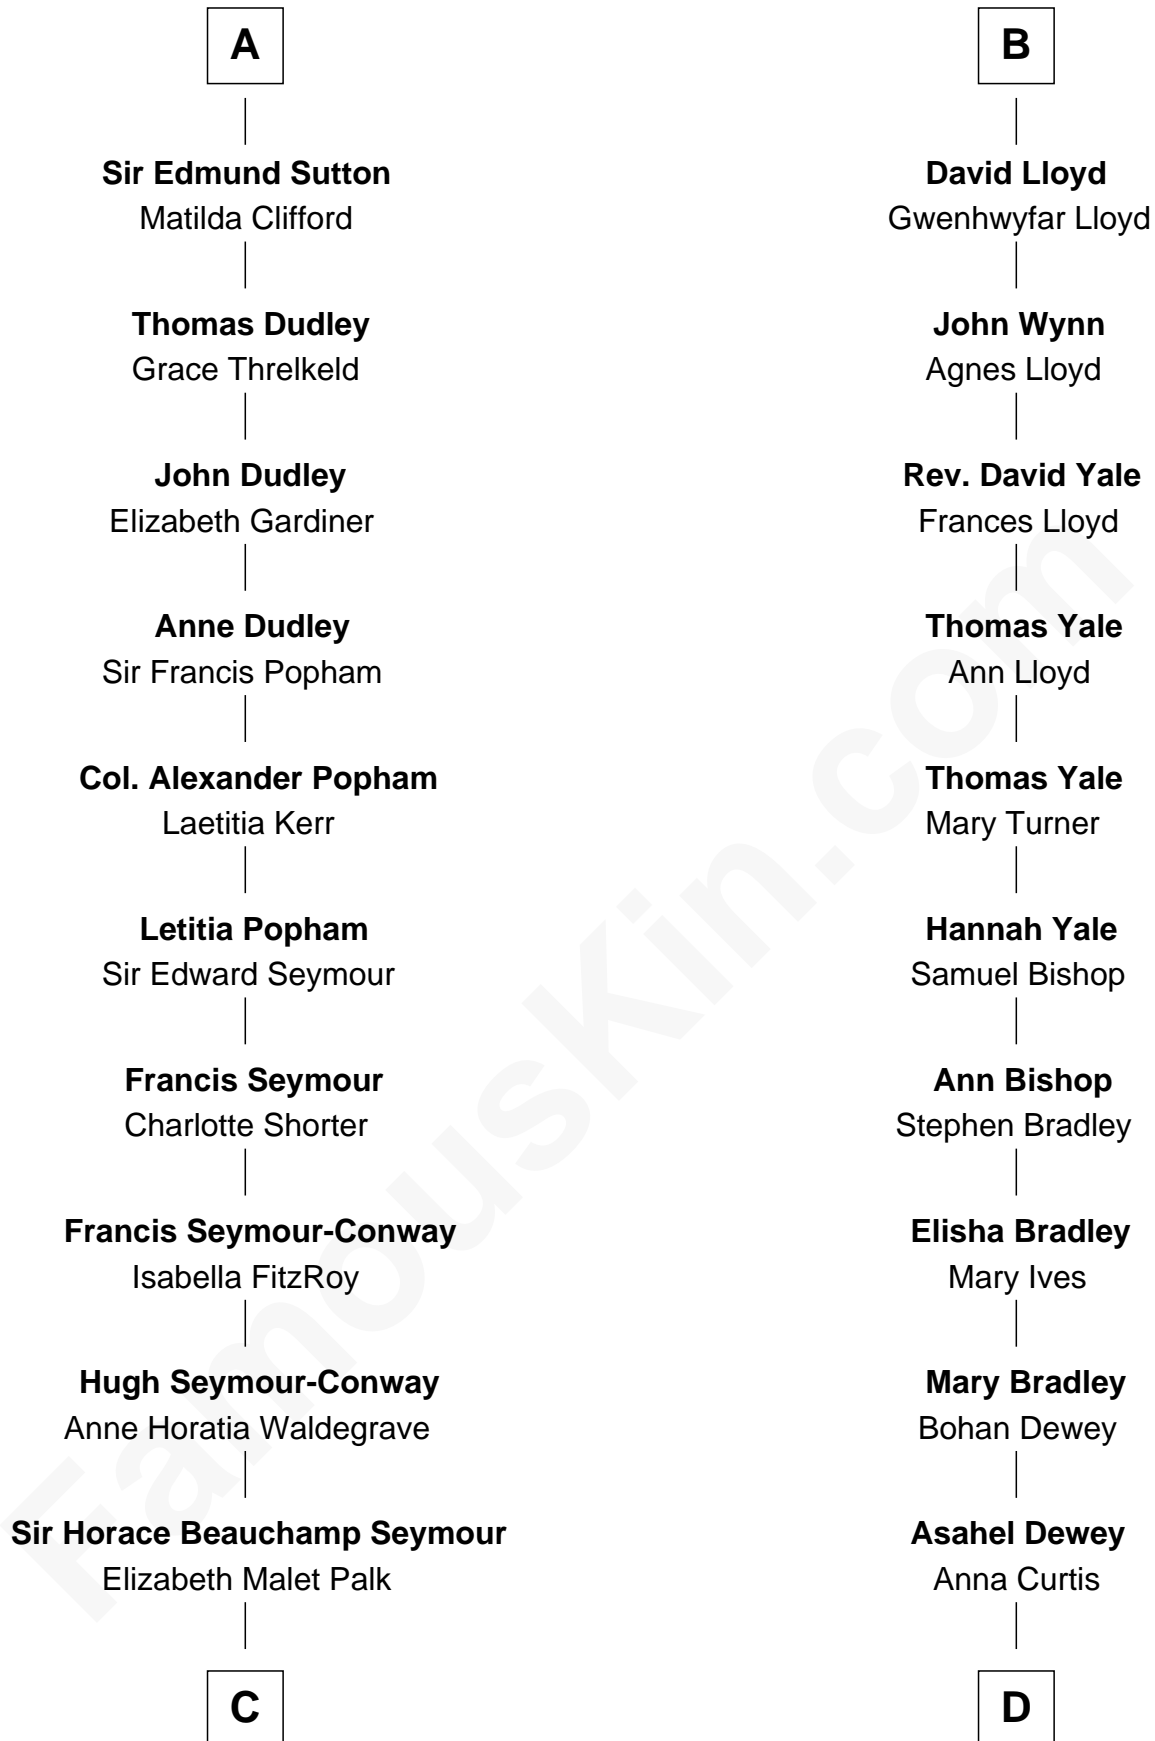

FamousKin.com

Relationship Chart of

Princess Diana

Princess of Wales

20th cousin 1 time removed of

Humphrey Bogart
Movie Actor

C

Adelaide Horatia Elizabeth Seymour

Frederick Spencer

Charles Robert Spencer

Margaret Baring

Albert Edward John Spencer

Cynthia Elinor Beatrix Hamilton

Edward John Spencer

Frances Ruth Burke Roche

Princess Diana

Princess of Wales

D

Sarah Dewey

Henry L. Churchill

Frances Dewey Churchill

John Perkins Humphrey

Maud Humphrey

Dr. Belmont Deforest Bogart