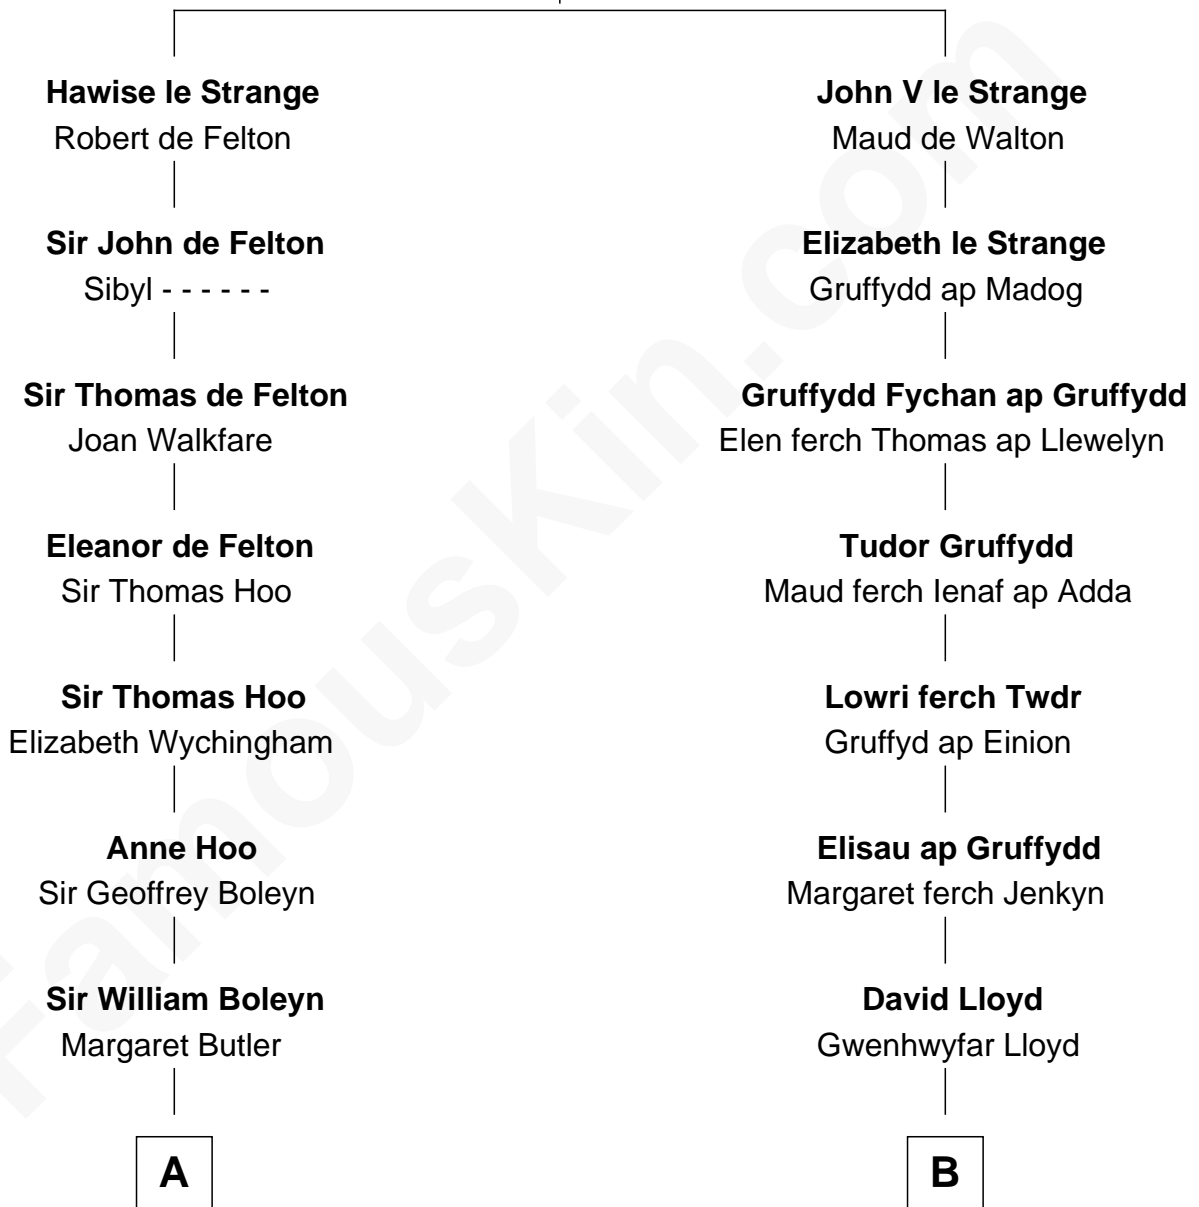

FamousKin.com Relationship Chart of

Princess Diana

Princess of Wales

19th cousin 2 times removed of

Humphrey Bogart

Movie Actor

John IV le Strange

Joan de Somery

C

Frederick Spencer

Adelaide Horatia Elizabeth Seymour

Charles Robert Spencer

Margaret Baring

Albert Edward John Spencer

Cynthia Elinor Beatrix Hamilton

Edward John Spencer