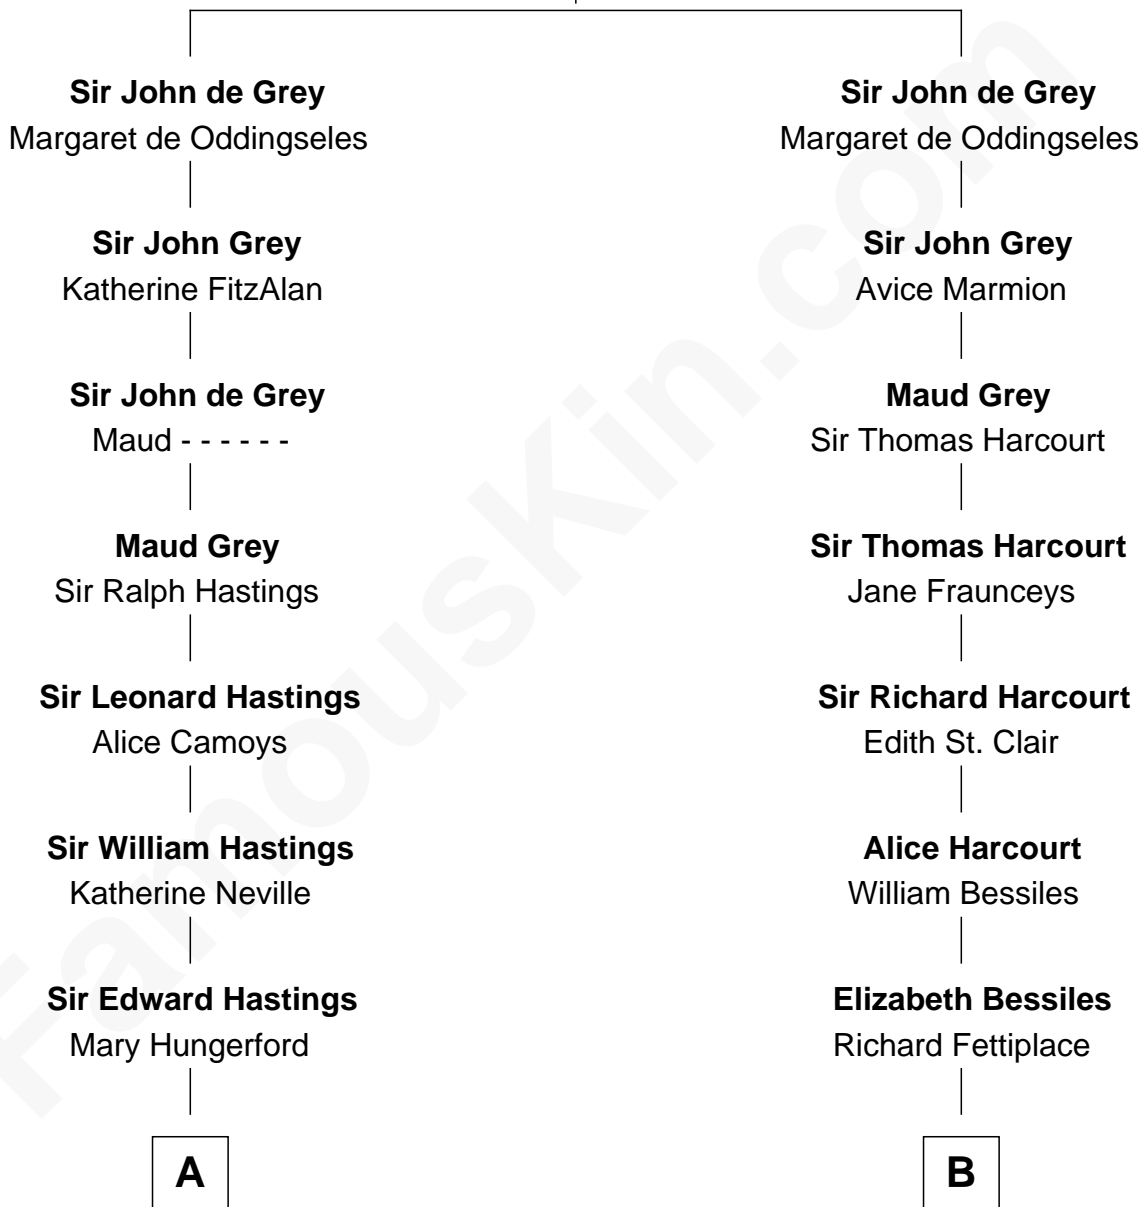

FamousKin.com Relationship Chart of

Princess Diana

Princess of Wales

20th cousin 1 time removed of

Humphrey Bogart

Movie Actor

Robert de Grey

Joan Valoines

C

Frederick Spencer

Adelaide Horatia Elizabeth Seymour

Charles Robert Spencer

Margaret Baring

Albert Edward John Spencer

Cynthia Elinor Beatrix Hamilton

Edward John Spencer