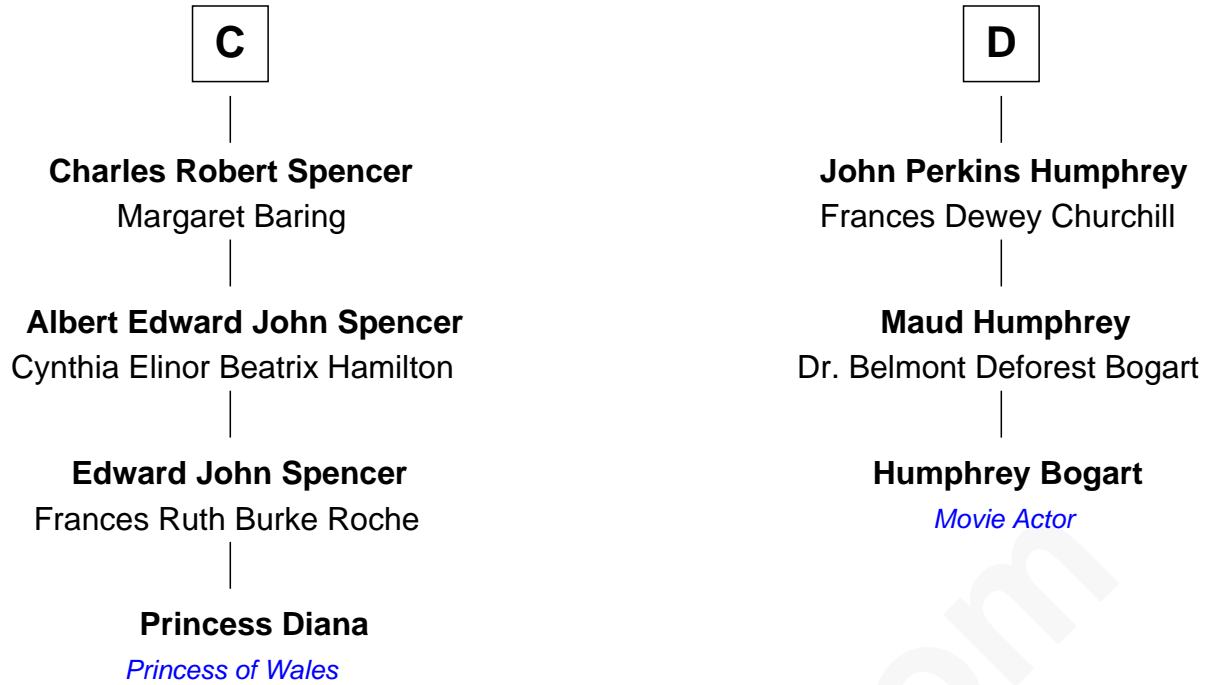

FamousKin.com Relationship Chart of

Princess Diana

Princess of Wales

19th cousin 1 time removed of

Humphrey Bogart

Movie Actor

Sir Robert de Holland

Maude la Zouche

FamousKin.com