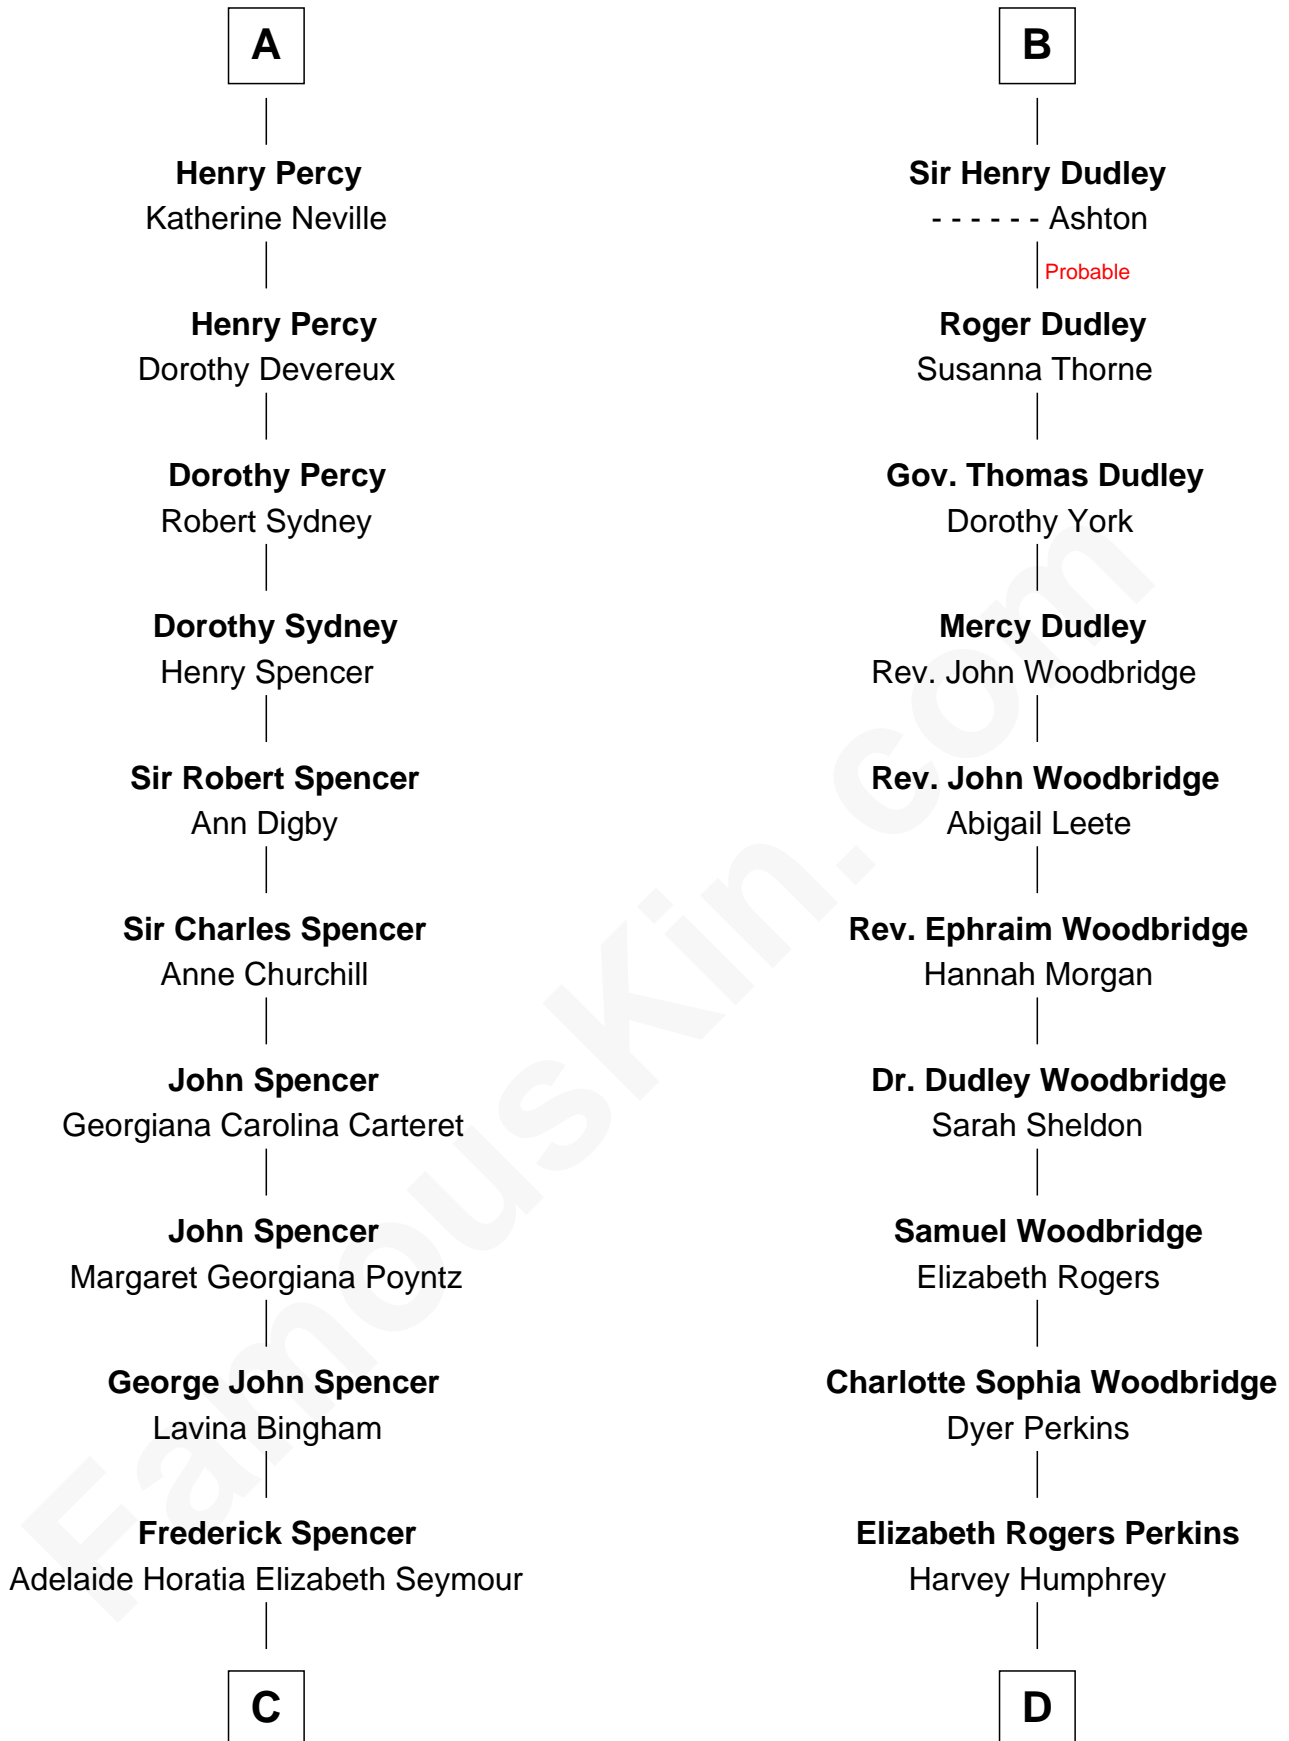

FamousKin.com Relationship Chart of

Princess Diana

Princess of Wales

19th cousin 1 time removed of

Humphrey Bogart

Movie Actor

Sir Robert de Holland

Maude la Zouche

FamousKin.com