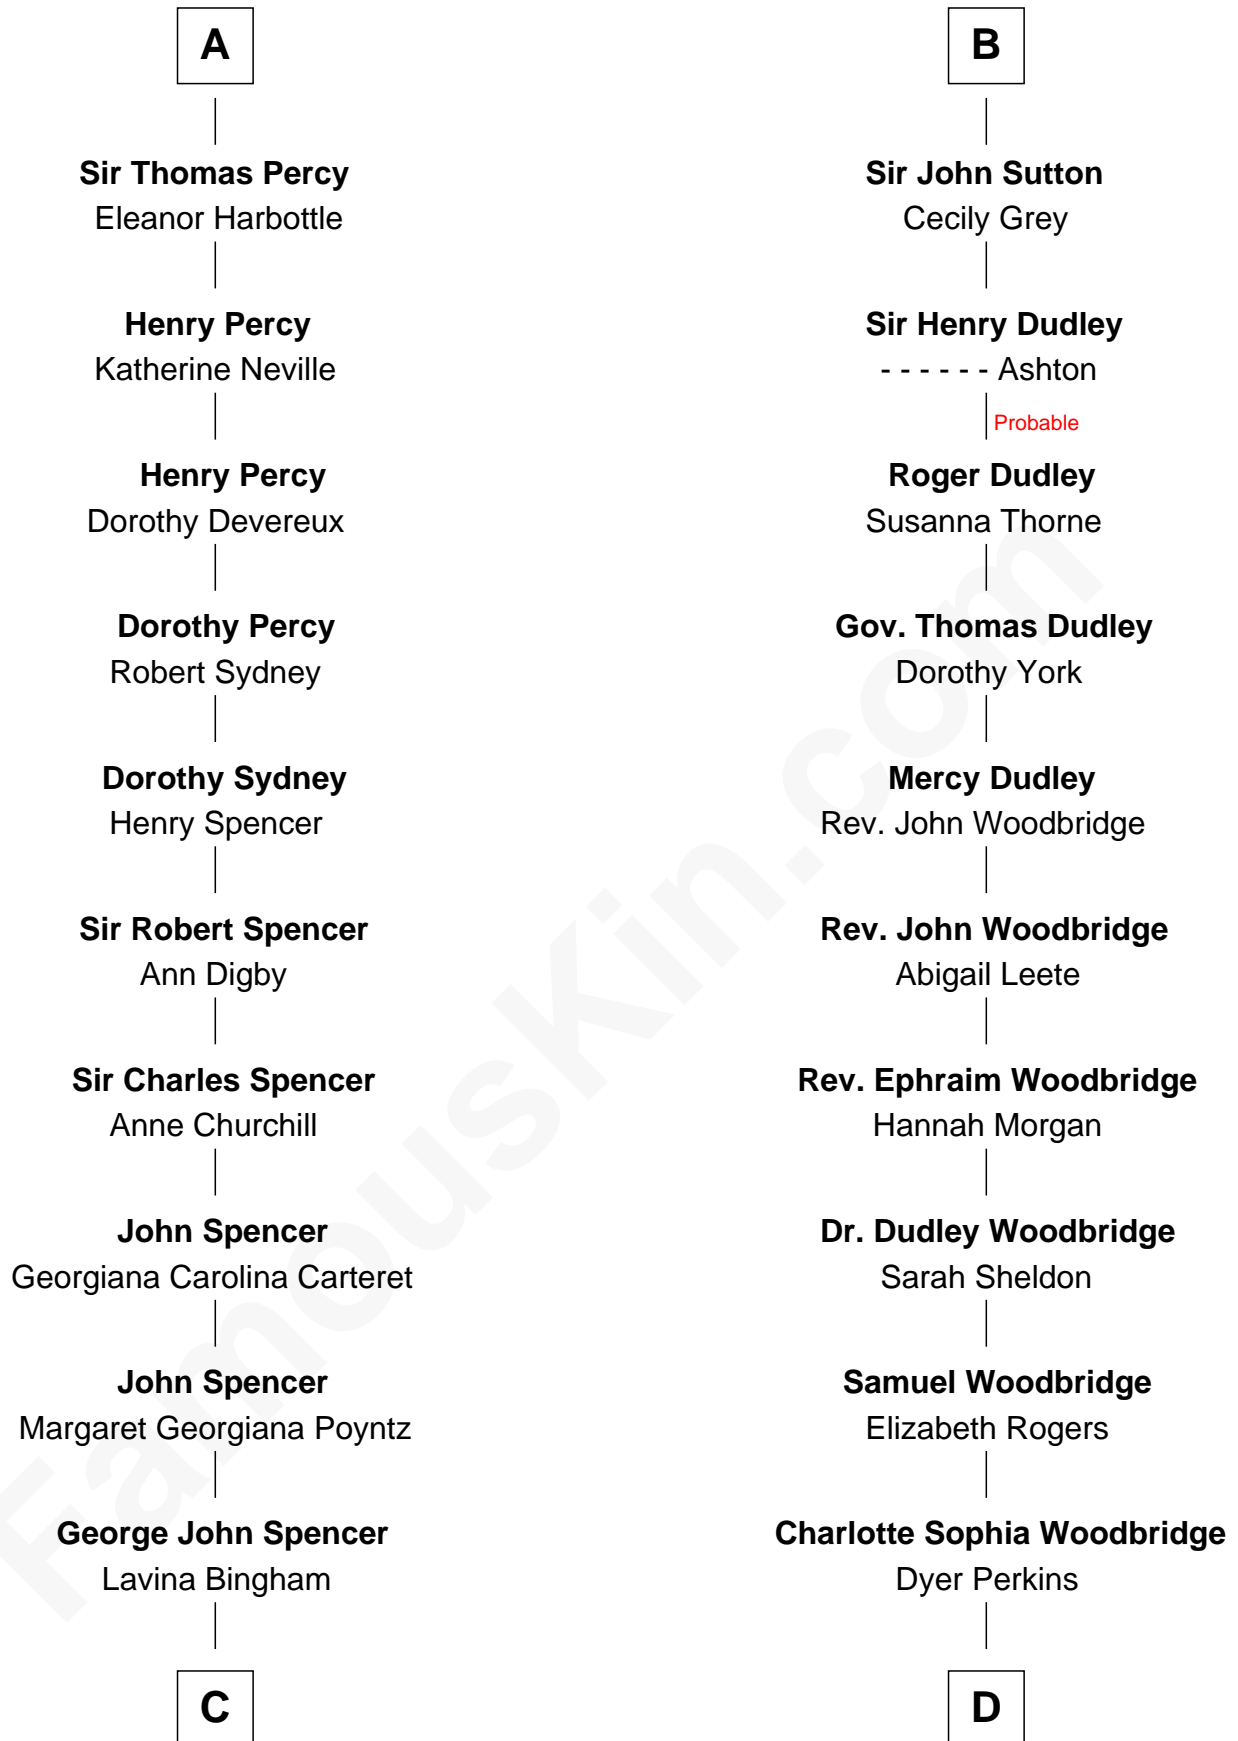

FamousKin.com Relationship Chart of

Princess Diana

Princess of Wales

20th cousin 1 time removed of

Humphrey Bogart

Movie Actor

Richard Fitzalan

Alice de Saluzzo

C

Frederick Spencer

Adelaide Horatia Elizabeth Seymour

Charles Robert Spencer

Margaret Baring

Albert Edward John Spencer

Cynthia Elinor Beatrix Hamilton

Edward John Spencer