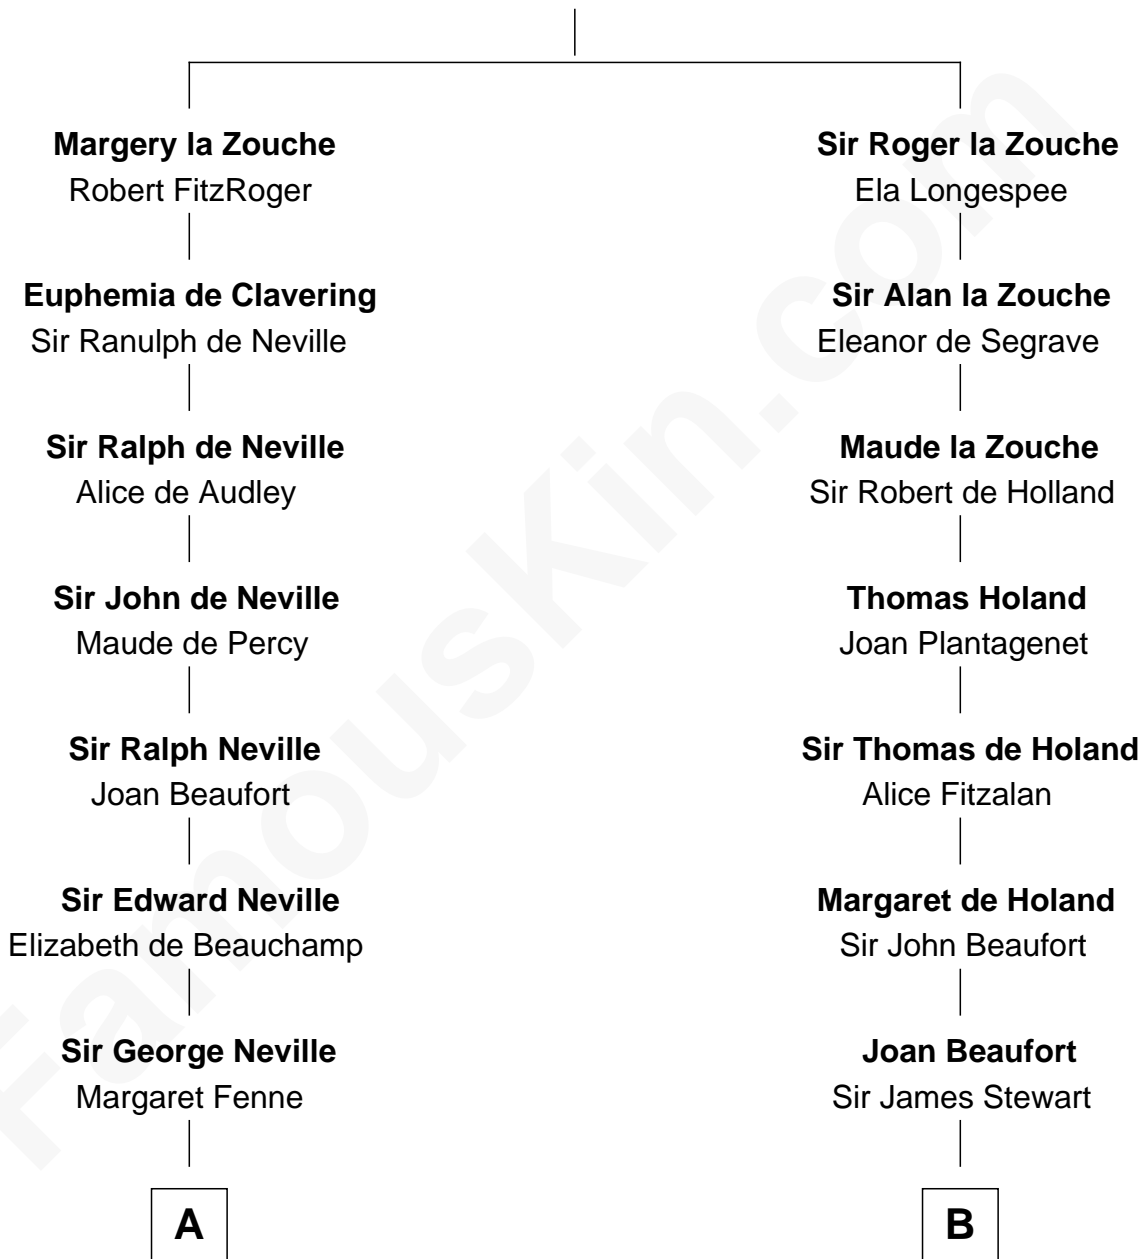

FamousKin.com Relationship Chart of

Princess Diana

Princess of Wales

15th cousin 6 times removed of

Patrick Henry

1st and 6th Governor of Virginia

Alan la Zouche

Ellen de Quincy

C

—
Frederick Spencer

Adelaide Horatia Elizabeth Seymour

—
Charles Robert Spencer

Margaret Baring

—
Albert Edward John Spencer

Cynthia Elinor Beatrix Hamilton

—
Edward John Spencer

Frances Ruth Burke Roche

—
Princess Diana

Princess of Wales

FamousKin.com