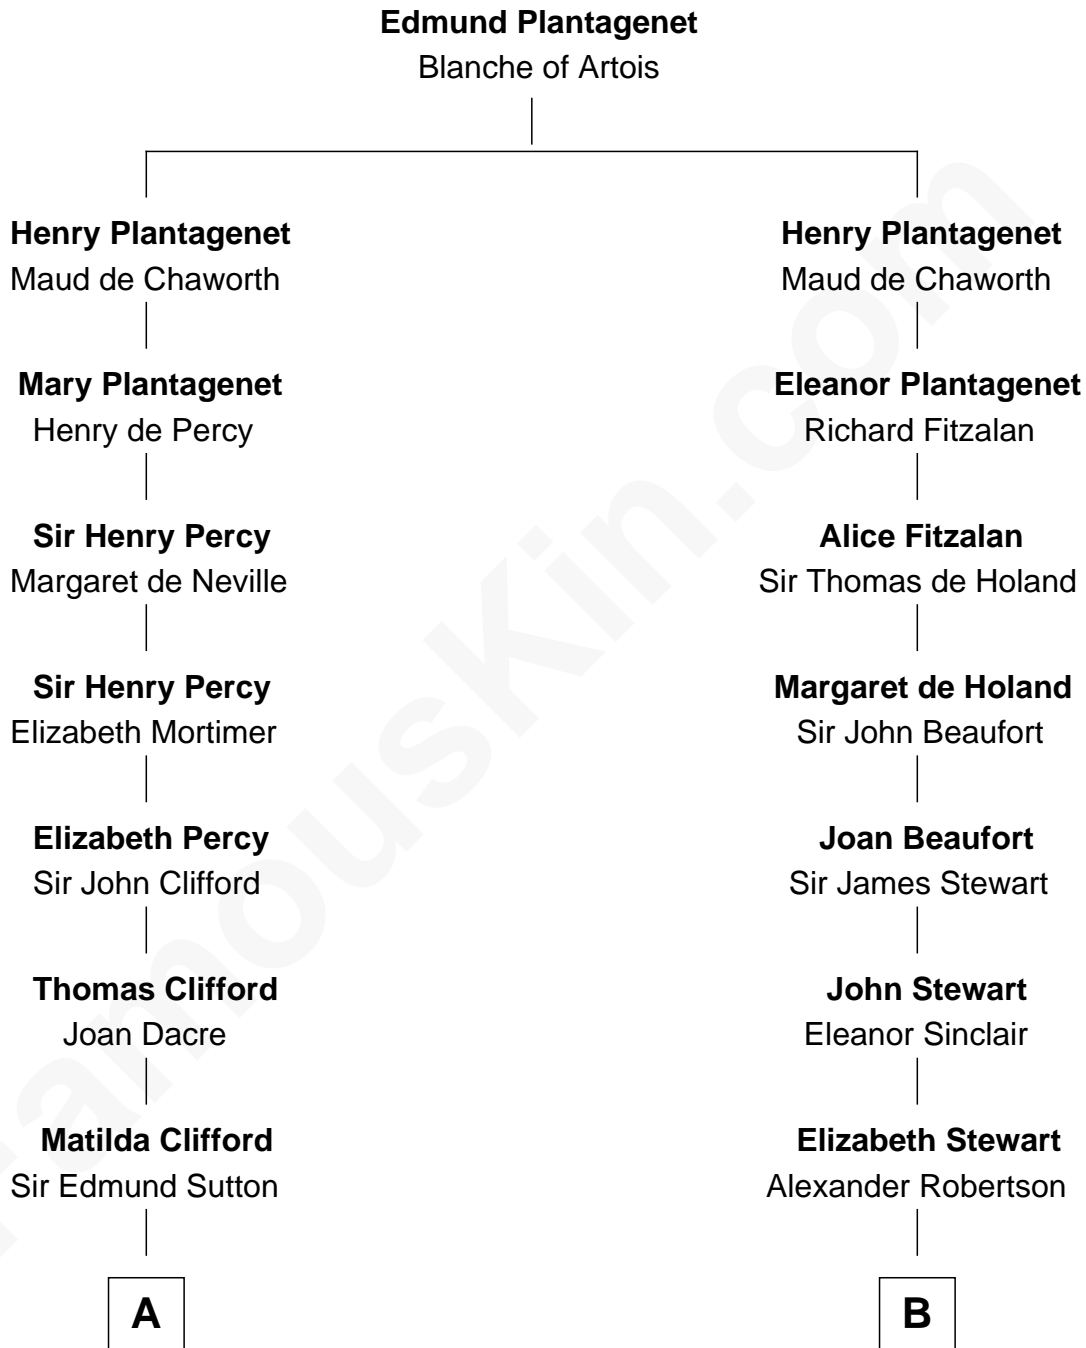

FamousKin.com

Relationship Chart of

Princess Diana

Princess of Wales

13th cousin 7 times removed of

Patrick Henry
1st and 6th Governor of Virginia

C

—
Charles Robert Spencer

Margaret Baring

—
Albert Edward John Spencer

Cynthia Elinor Beatrix Hamilton

—
Edward John Spencer

Frances Ruth Burke Roche

—
Princess Diana

Princess of Wales

FamousKin.com