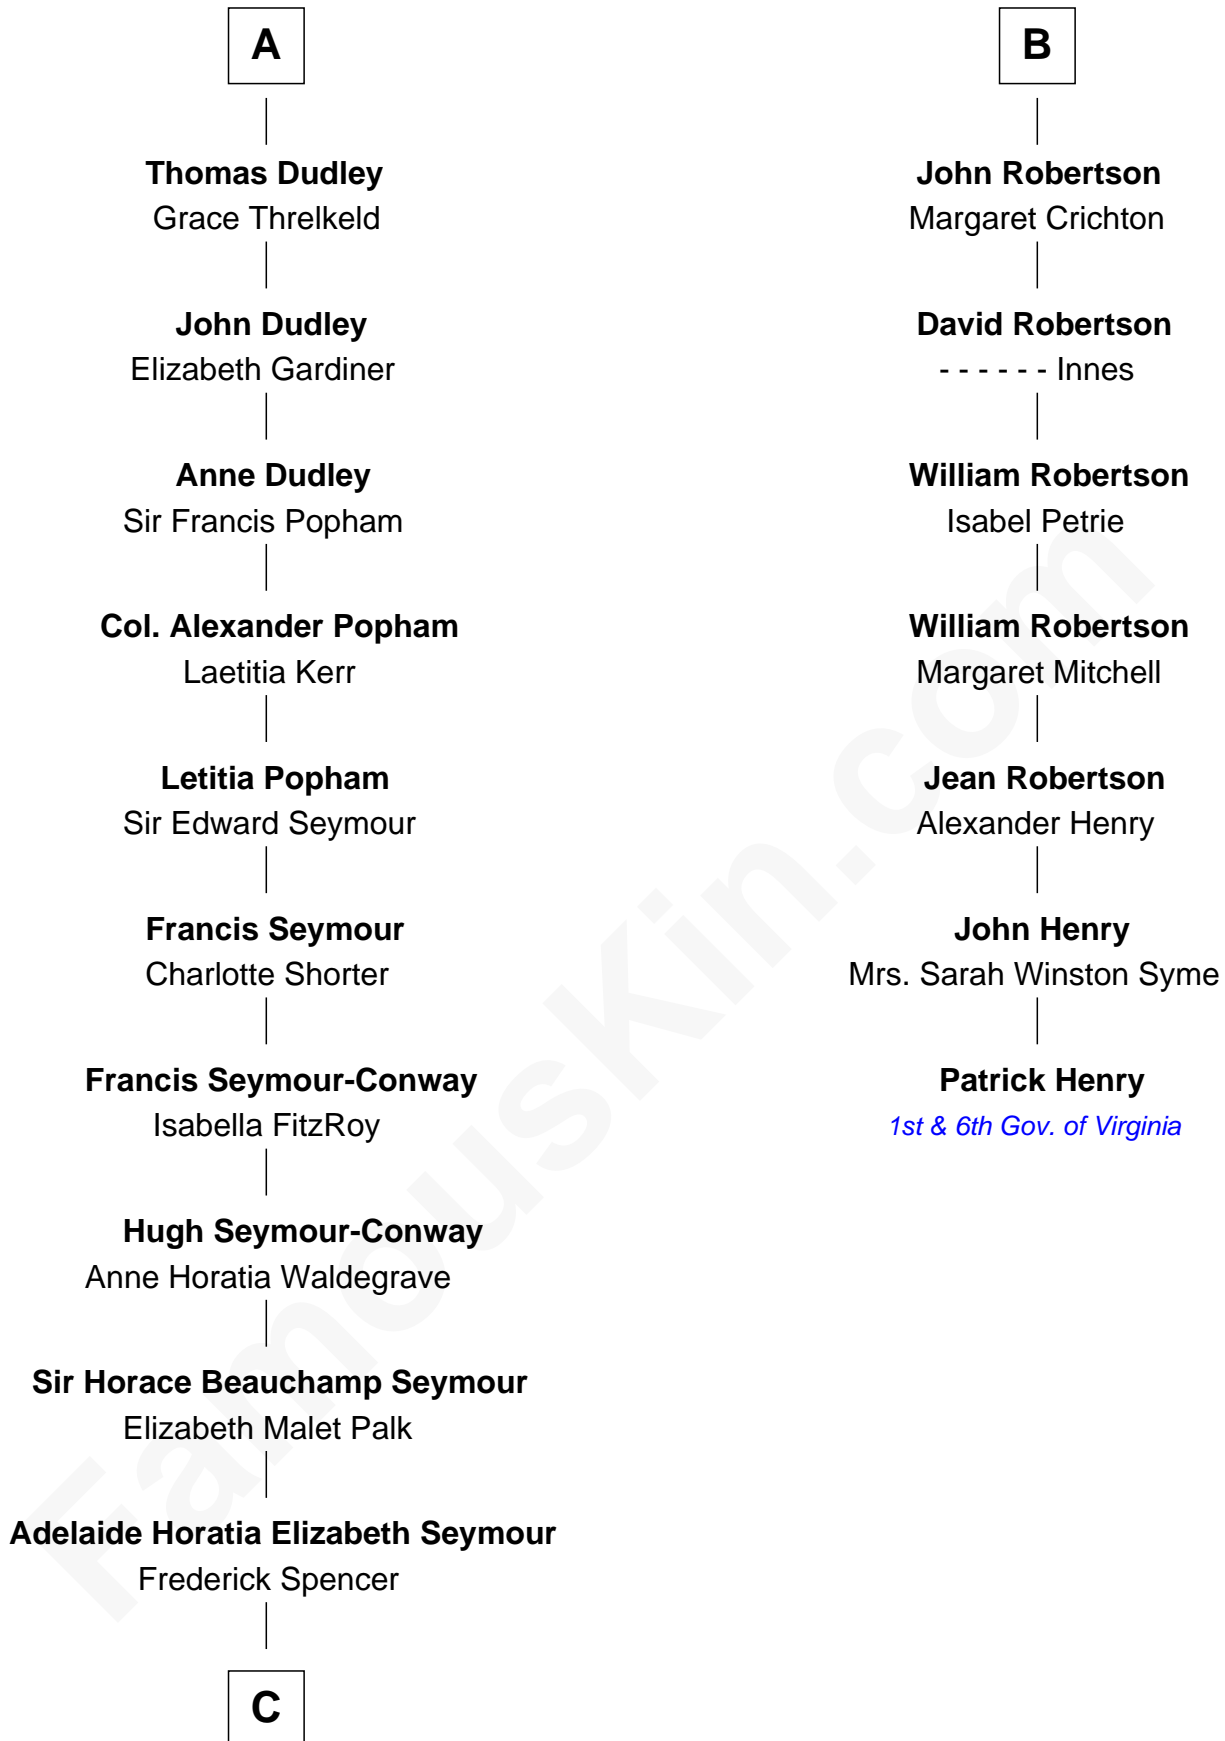

FamousKin.com

Relationship Chart of

Princess Diana

Princess of Wales

13th cousin 7 times removed of

Patrick Henry
1st and 6th Governor of Virginia

C

—
Charles Robert Spencer

Margaret Baring

—
Albert Edward John Spencer

Cynthia Elinor Beatrix Hamilton

—
Edward John Spencer

Frances Ruth Burke Roche

—
Princess Diana

Princess of Wales

FamousKin.com